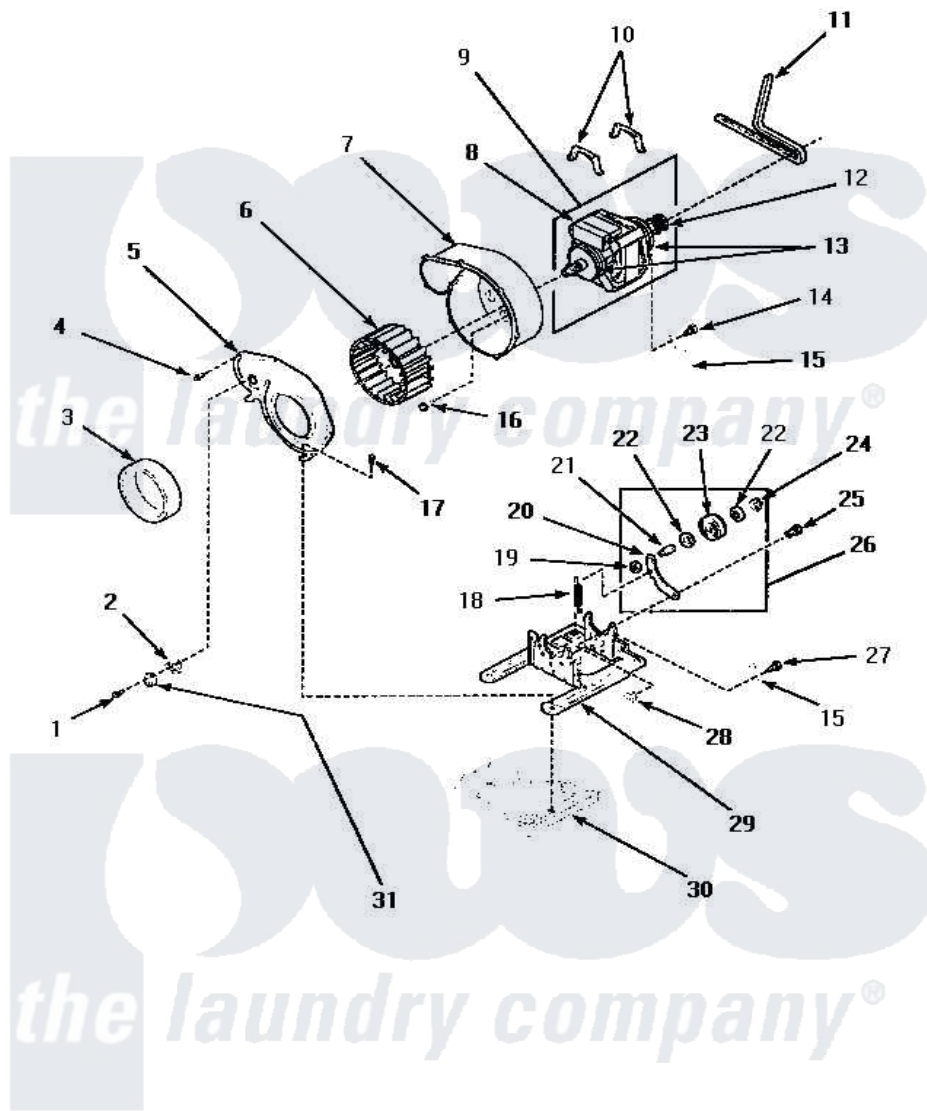

Amana AEM427L2 10 - MOTOR, EXHAUST FAN & BELT

MOTOR, EXHAUST FAN AND BELT

Amana [Residential Amana AEM427L2 Washer Parts](#) Parts Diagram 10 - MOTOR, EXHAUST FAN & BELT
 Click on the part number to view part

Item	Original Part Number	Replaced By	Status	Part Description
1	23222	3177991		Screw
2	61401	61623		Thermostat, Heater-BR
3	500313			Seal, Blower Housing
4	31260			Screw, No.8 X 3/8 Ind H
5	500078	511969P		Kit Blower Housing And Cover
6	56000	510139P		Assembly Blower Fan Package
7	56020			Housing, Blower
8	501218		Not Available	MOTOR SWITCH (DOES NOT INCLUDE THERMAL PROT
9	501211	2200376		Motor
10	Y58047	660658		Clamp, Motor Mounting 343481 685441
11	59174	40111201		Belt, Cylinder
12	500011			Pulley, Motor
13	590P3			Motor Hub Ring Kit
14	20530			Screw, 10-24 x 3/8 Hex

15	Y00000000		Not Available	SEE NOTE GROUND WIRE FROM MOTOR TO MOUNTING BRACKET
16	501668	503688		Screw, 10B-16 X .34 I
17	33562	27001200		Screw
18	56076			Spring, Idler
19	56156	358160		Nut
20	500910	37001144		Assembly- Idler
21	56461			Shaft
22	52549			Washer, 501 ID X3/4 Odx
23	Y54414			Assembly, Wheel And Bearing
24	23748			Ring, Retaining
25	500824			Screw, 1/4-20 Unc Hex
26	500269	37001287		Assembly, Idler Lever/Shaft/Pulley
27	20530			Screw, 10-24 x 3/8 Hex
28	52566	27001225		Nut, Jam Mid Lock 1/4-20
29	500822	503613		Mount, Motor
30	Y00000000		Not Available	SEE NOTE BASE -- (SEE CABINET PAGE)
31	56410			Thermostat