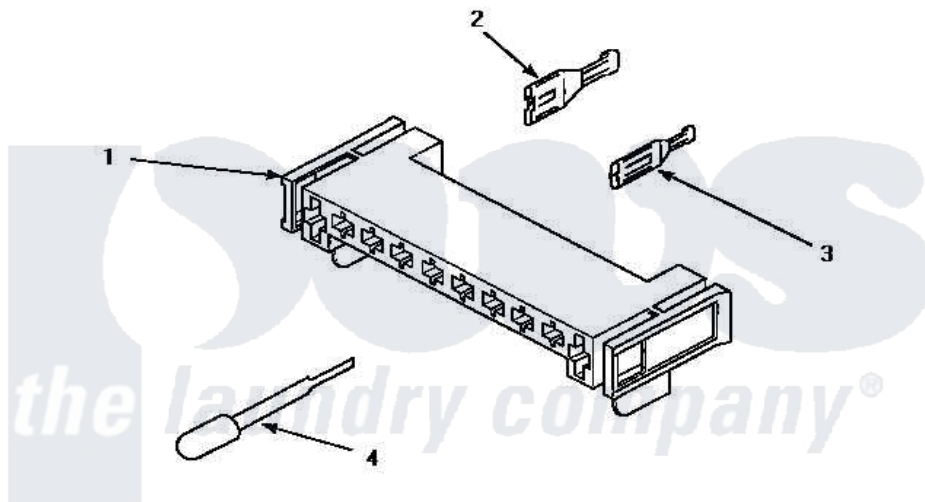

Amana AEM427L2 11 - MTR CONN BLOCK/TERM & EXTRACTOR TOOL

MOTOR CONNECTION BLOCK, TERMINALS AND TERMINAL EXTRACTOR TOOLS

Amana Residential Amana AEM427L2 Washer Parts Parts Diagram 11 - MTR CONN BLOCK/TERM & EXTRACTOR TOOL

Click on the part number to view part

Item	Original Part Number	Replaced By	Status	Part Description
1	500338			Housing-10 Position
2	00255		Not Available	(1/4 INCH-FOR (1) 12 GAUGE WIR
"	Y00256			Spade Terminal Or
3	Y00188			Molex Terminal
4	283P4			Terminal Extractor Tool
5	190P4			Terminal Extractor Tool