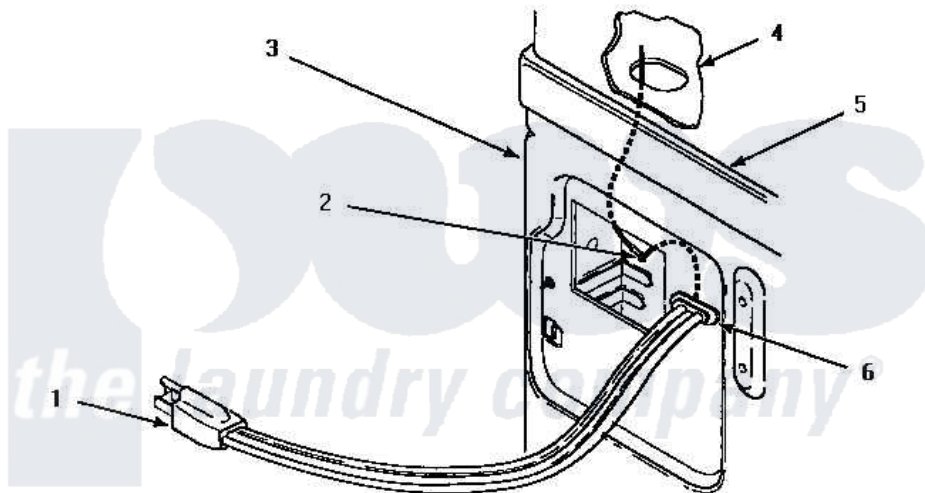

# Amana AEM427L2 12 - POWER CORD

**POWER CORDS**

[Amana Residential Amana AEM427L2 Washer Parts](#) Parts Diagram 12 - POWER CORD

[Click on the part number to view part](#)

Item	Original Part Number	Replaced By	Status	Part Description
1	Y56222	<a href="#">27001142</a>		Cord, Power
2	<a href="#">20530</a>			Screw, 10-24 x 3/8 Hex
3	Y00000000		Not Available	SEE NOTE CABINET -- (SEE CABINET PAGE)
4	Y00000000		Not Available	SEE NOTE CONTROL HOOD REAR PANEL -- (SEE CABINET TOP PAGE)
5	Y00000000		Not Available	SEE NOTE CABINET TOP -- (SEE CABINET TOP PAGE)
6	21903	<a href="#">211881</a>		Grommet, Cord Part Not Used-Gas Models Only