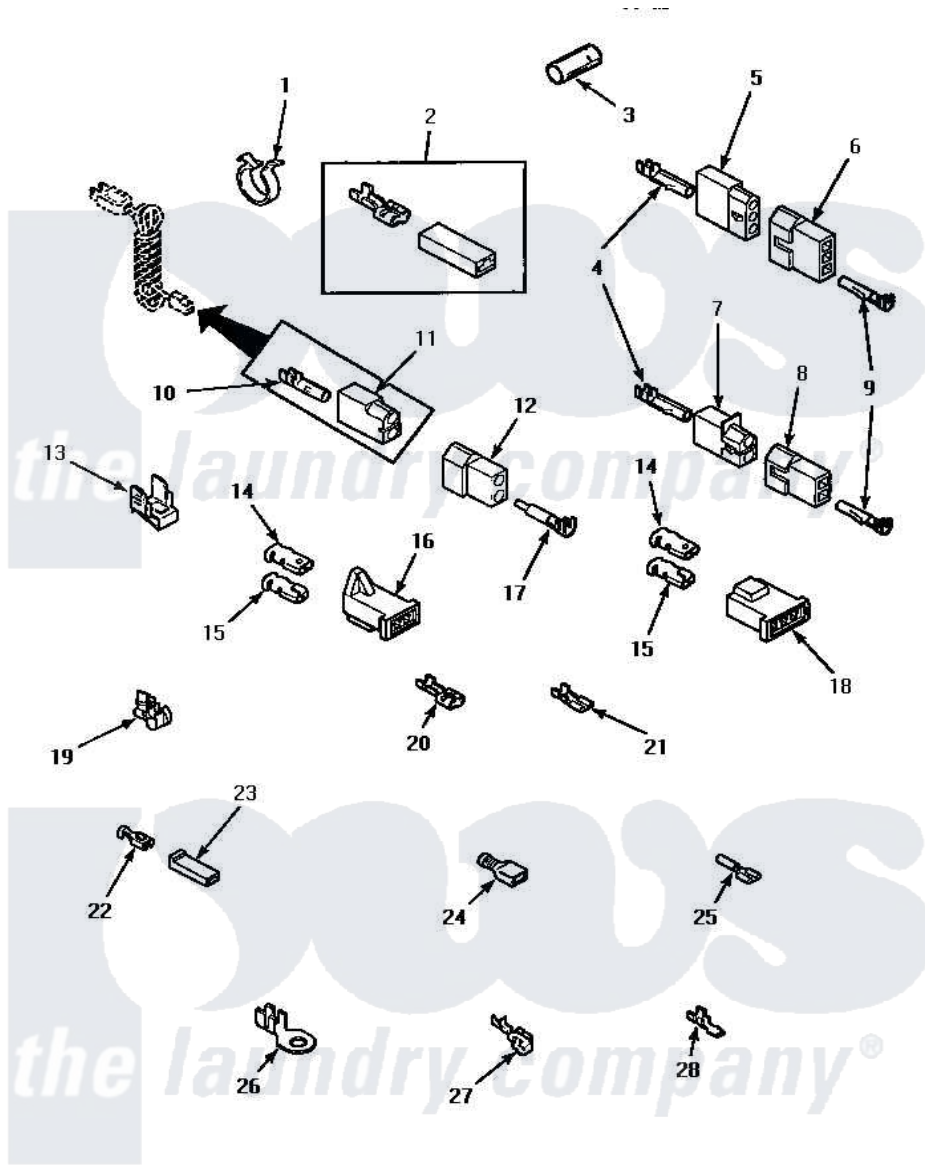

Amana AEM427L2 13 - TERMINALS

TERMINALS

Amana [Residential Amana AEM427L2 Washer Parts](#) Parts Diagram 13 - TERMINALS
 Click on the part number to view part

Item	Original Part Number	Replaced By	Status	Part Description
1	61510	504034		Clip, Wire
2	Y00237			Terminal-Female 1/4 ((1) 12 GAUGE Wire Or(2) 18 GA
3	Y21365	503670		Sleeve Insulator
4	Y00117	5011-XX		093 Female Socket
5	23039	697780		Receptacle,
6	23040			Plug-3 Circuit
7	56451			Receptacle, 2 Circuit
8	56448			Terminal Block Plug
9	Y00116			Terminal, Pin-Male
10	00130			Terminal, Pin-1/8 Femal
11	56265			Receptacle, 2 Circuit
12	56266			Plug
13	Y00161	B5733302		Clip, Ground
14	Y00189			Terminal, Spade
15	Y00190			Connector-Receptacle
16	58799			Connector-2 Circuit

17	Y00127		Terminal, Pin-1/8 Male
18	58800	Not Available	CONNECTOR-3 CIRCUIT (3 CIRCUIT CONNECTOR)
19	21903	211881	Grommet, Cord Part Not Used-Gas Models Only
20	Y00245	M0320576	Terminal
"	Y00119	Not Available	SPADE TERMINAL(18 GAUGE) (1/4 INCH-(1) 18 GAUGE WIRE)
"	Y00121	Not Available	SPADE TERMINAL(12 GAUGE) (1/4 INCH-(2) 18 GAUGE WIRES O
21	Y00209		Spade Terminal (18 Gauge) (3/16 Inch-(2) 18 Gauge Wires-
"	00156	00156SRE	65br30/FI
"	Y00124		Spade Terminal (18 Gauge) (3/16 Inch-(1) 18 Gauge Wire-
22	Y00115		Lock In Spade Terminal (18 Gaug (1/4 Inch-(1) 18 Gauge Wire)
23	90789		Connector
24	Y00165		Insulated Spade Terminal
"	Y00163	285432	Terminal
25	Y00214	Not Available	BARREL INSULATED SPADE(18 GAUG (1/4 INCH-18 GAUGE WIRE)
"	Y00215		Barrel Insulated Spade
26	Y00111		Ring Terminal No.10 No.10 18 Gauge Wires Or
"	00110		No.10 18 Gauge Wire
27	Y00114		Spade Terminal
28	Y00139	Y00138	Male Tab Terminal 18 Gauge Wire)
"	Y00138		Male Tab Terminal 18 Gauge Wire)