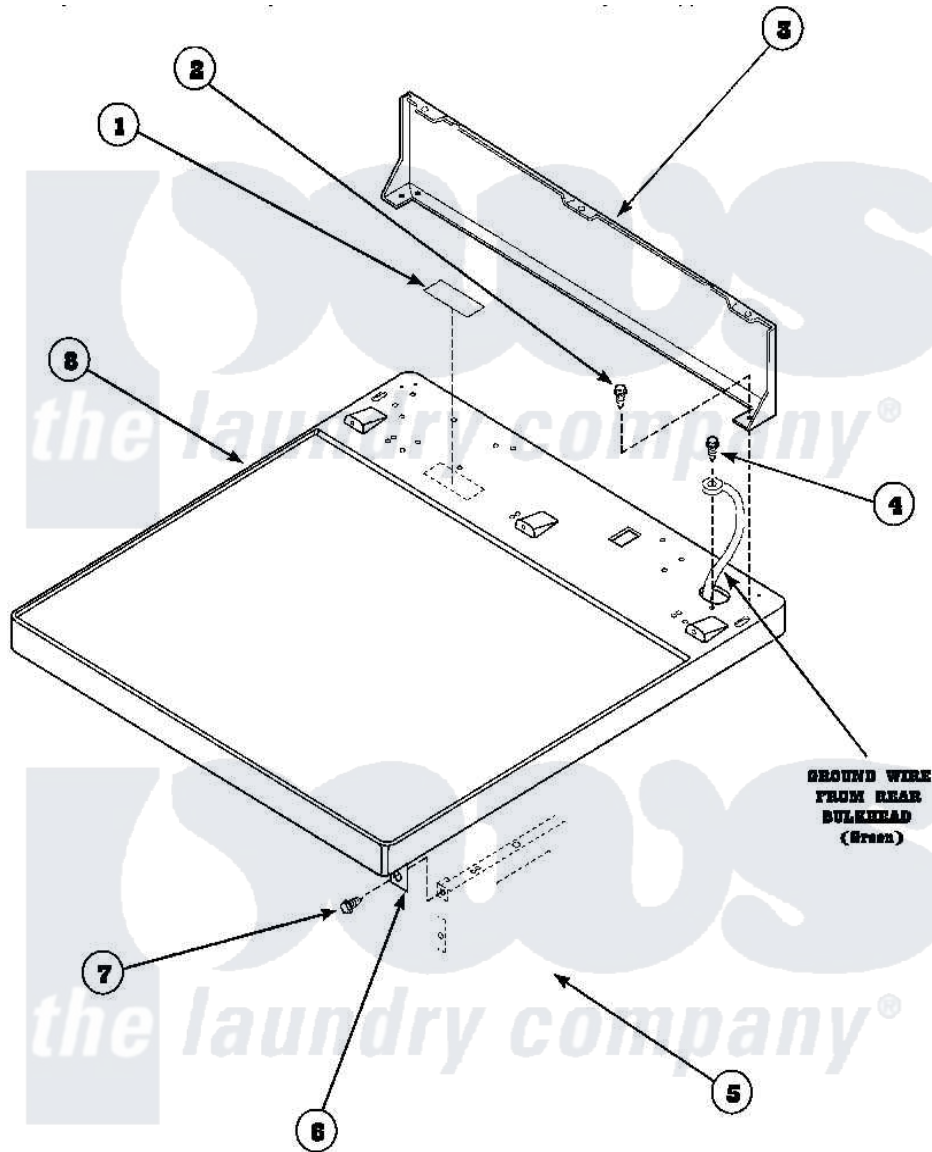

Amana AEM427L2 (BOM: PAEM427L2) 01 - CABINET TOP AND CONTROL HOOD REAR PANEL

Amana Residential Amana AEM427L2 (BOM: PAEM427L2) Washer Parts Parts Diagram 01 - CABINET TOP AND CONTROL HOOD REAR PANEL
 Click on the part number to view part

Item	Original Part Number	Replaced By	Status	Part Description
1	24903		Not Available	STICKER,DISCONNECT POW
2	501086	90767		Screw, 8A X 3/8 HeX Washer Head Tapping
3	500343		Not Available	PANEL,BACK(HOME HOOD)
4	20530			Screw, 10-24 x 3/8 Hex
5	500001P		Not Available	(ADD LETTER BEFORE "P" IN PART
6	500084	40130801		Bracket, Top Mount
7	33562	27001200		Screw
8	500085P		Not Available	(ADD LETTER L-L, W-W TO PART N