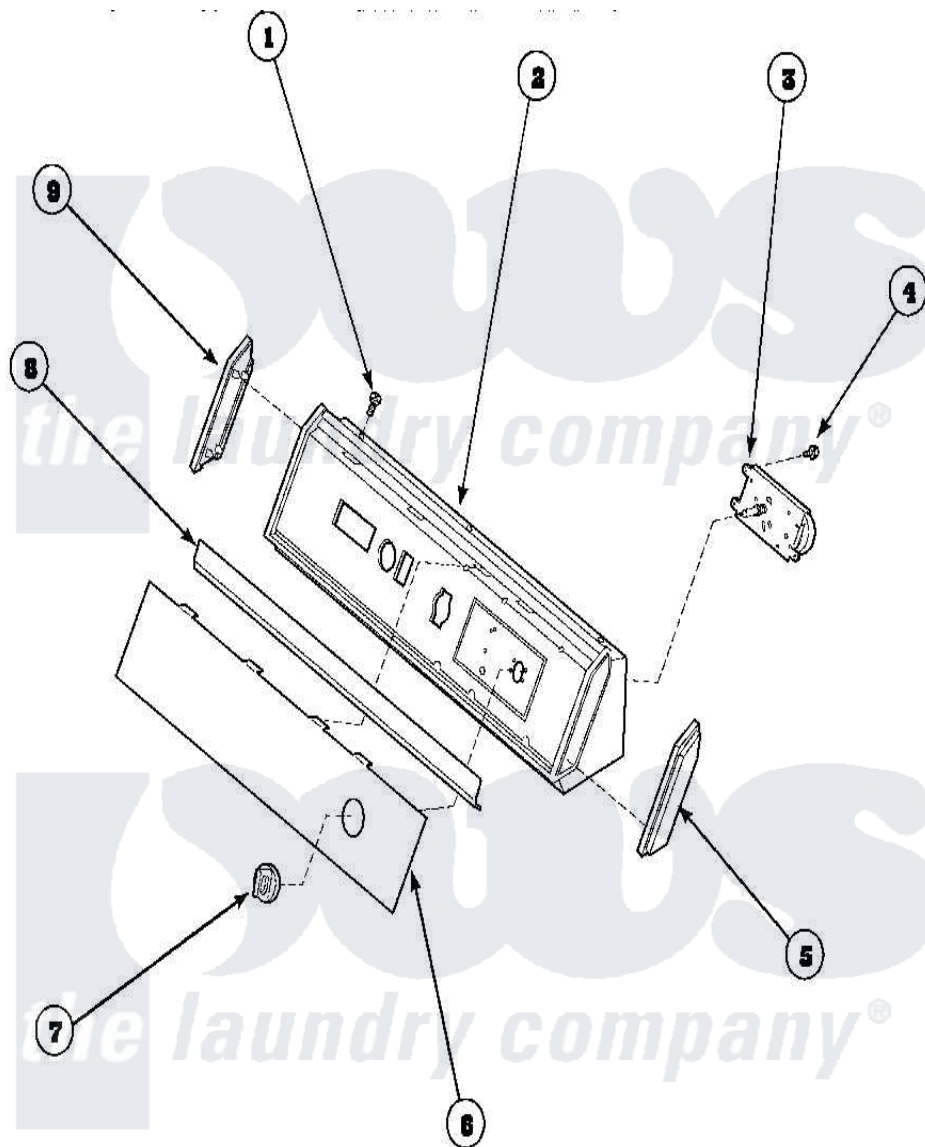

Amana AEM427L2 (BOM: PAEM427L2) 05 - GRAPHIC PANEL, CONTROL HOOD AND CONTROLS

Amana Residential Amana AEM427L2 (BOM: PAEM427L2) Washer Parts Parts Diagram 05 - GRAPHIC PANEL, CONTROL HOOD AND CONTROLS
 Click on the part number to view part

Item	Original Part Number	Replaced By	Status	Part Description
1	32993		Not Available	SCREW, No.8ABX3/4 POZIDRI
"	31752		Not Available	SCREW, No.8ABX3/4 POZIDRI
2	62745	660966		Switch-WL
"	59937		Not Available	ASSY, HOOD MTG
3	501881		Not Available	TIMER
4	501086	90767		Screw, 8A X 3/8 HeX Washer Head Tapping
5	31248			Cap, End-RH-Chrome
6	502202			Panel, Graphics Black
7	62234		Not Available	ASSY, TIMER KNOB & SKIRT WHITE
"	62176		Not Available	ASSY, TIMER KNOB & SKIR
8	61849R		Not Available	TRIM, CONT PNL TOP
9	31249		Not Available	CAP, END-L.H.-CHROME