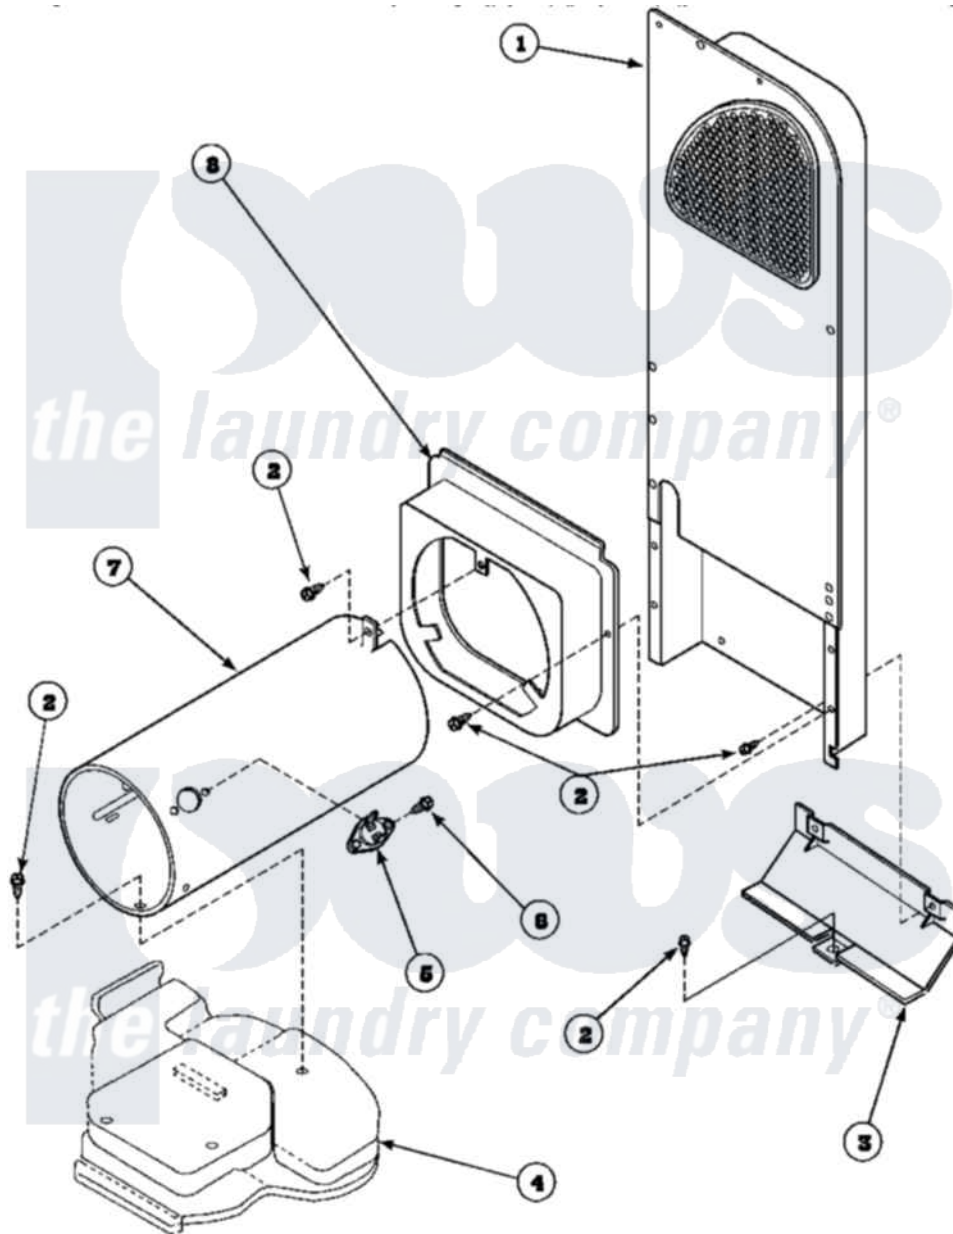

**Amana AEM427L2 (BOM: PAEM427L2) 09 - HEATER BOX ASSY  
ORIGINALLY ON GAS DRYER**

Amana Residential Amana AEM427L2 (BOM: PAEM427L2) Washer Parts Parts Diagram 09 - HEATER BOX ASSY ORIGINALLY ON GAS DRYER  
Click on the part number to view part

Item	Original Part Number	Replaced By	Status	Part Description
1	500179P	<a href="#">503605</a>		Assembly, Heater Duct
2	501668	<a href="#">503688</a>		Screw, 10B-16 X .34 I
3	60952		Not Available	SHIELD,HEAT DUCT
4	<a href="#">500070</a>			Base, Dryer
5	<a href="#">Y61886</a>			Thermostat, Limit-Blk
6	51782		Not Available	SCREW, 6B-20X5/16
7	61974		Not Available	BURNER HOUSING
8	500122	<a href="#">510101</a>		Shroud Heat Duct