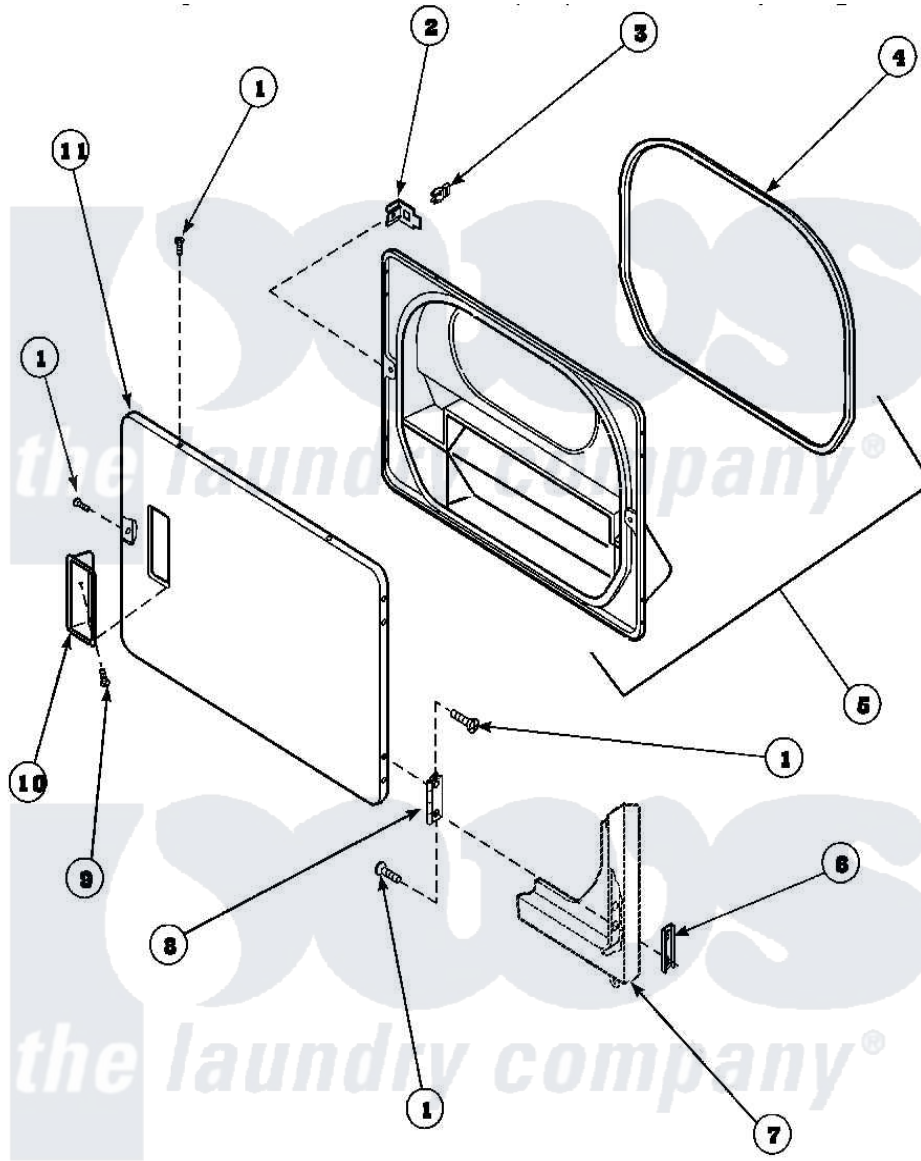

Amana AEM427L2 (BOM: PAEM427L2) 11 - LOADING DOOR

Amana Residential Amana AEM427L2 (BOM: PAEM427L2) Washer Parts Parts Diagram 11 - LOADING DOOR
 Click on the part number to view part

Item	Original Part Number	Replaced By	Status	Part Description
1	500226			Screw, 8b-16 x 5/8 Tap
2	500223	40116201		Bracket, Door Strike
3	500039	510181		Strike Doormetal
4	500200		Not Available	SEAL, DOOR
5	500199		Not Available	ASSY, LINER & SEAL
6	500236			Clip, Door Hinge Mount
7	500033		Not Available	FRONT PANEL
8	500041	Y503676		Hinge, Door And Top
9	500297	8281236		Screw
10	500042		Not Available	DOOR PULL
11	500040			Outer Door Panel
NI	500035		Not Available	COMPLETE LOADING DOOR ASSEMBLY