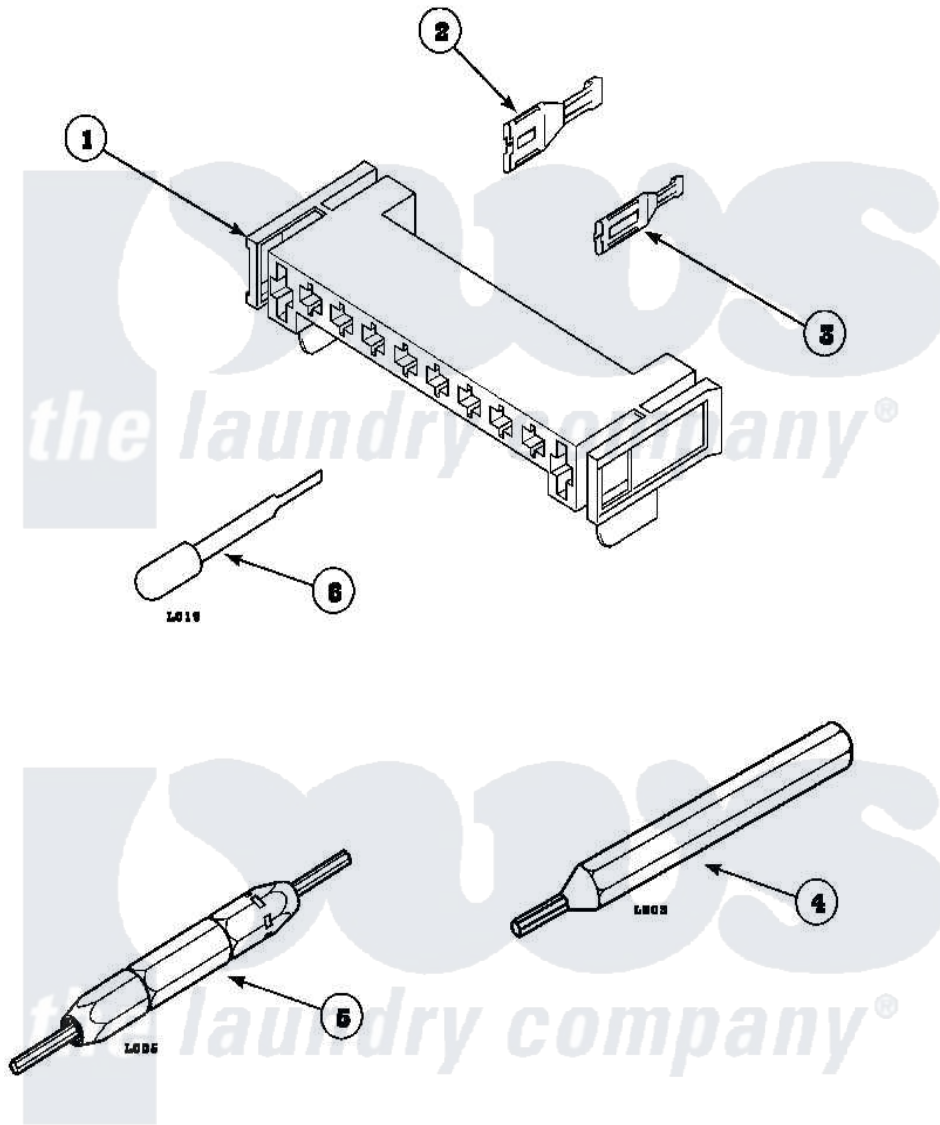

**Amana AEM427L2 (BOM: PAEM427L2) 13 - MOTOR CONNECTION
BLOCK, TERMINALS TOOLS**

Amana [Residential Amana AEM427L2 \(BOM: PAEM427L2\) Washer Parts](#) Parts Diagram 13 - MOTOR CONNECTION
BLOCK, TERMINALS TOOLS
[Click on the part number to view part](#)

Item	Original Part Number	Replaced By	Status	Part Description
1	00255		Not Available	(1/4 INCH-FOR (1) 12 GAUGE WIR
"	500338			Housing-10 Position
2	00225		Not Available	SPADE TERMINAL
"	Y00256			Spade Terminal Or
3	Y00188			Molex Terminal
4	128P4		Not Available	(FOR USE ON GAS DRYER TERMINAL
5	190P4			Terminal Extractor Tool
6	283P4			Terminal Extractor Tool