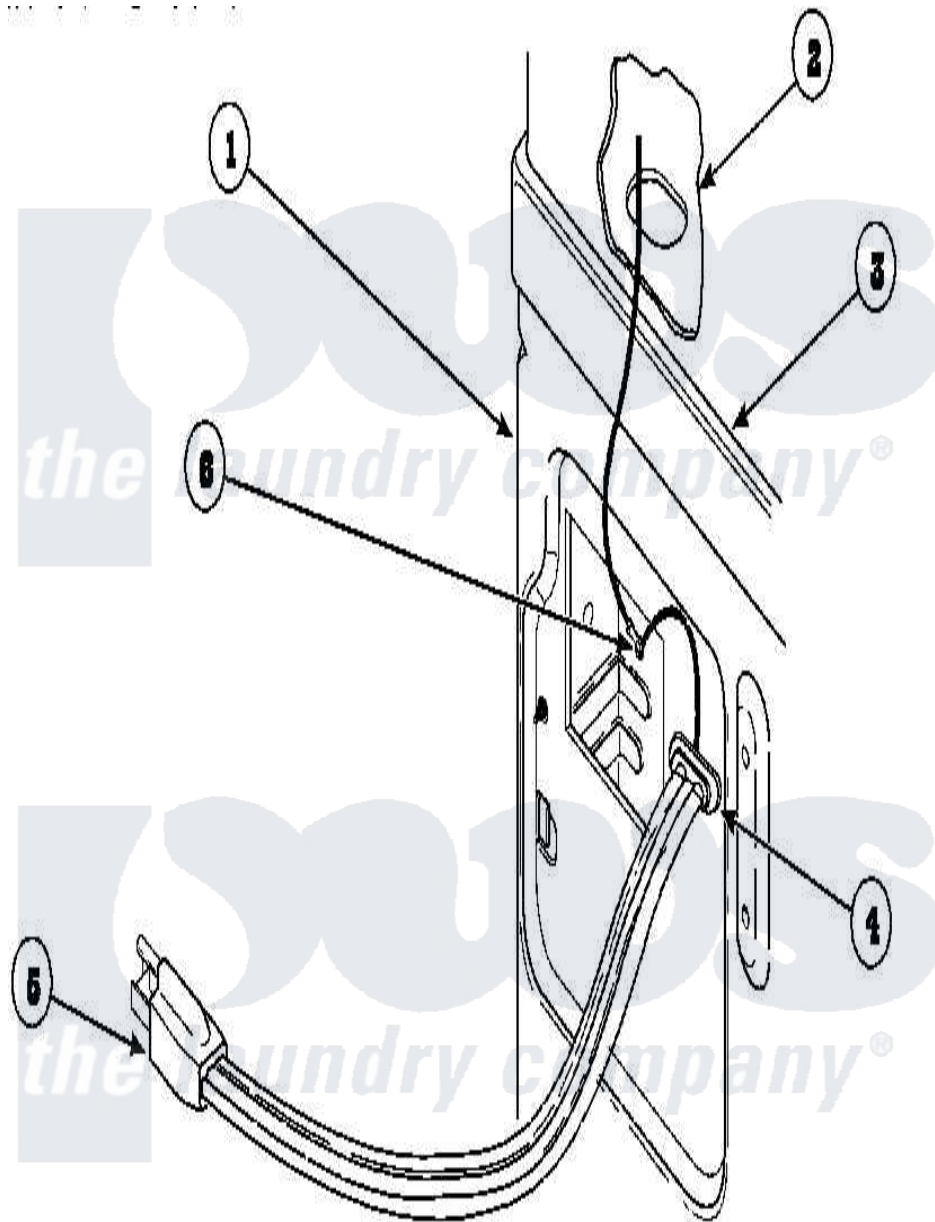

# Amana AEM427L2 (BOM: PAEM427L2) 15 - POWER CORDS

Amana [Residential Amana AEM427L2 \(BOM: PAEM427L2\) Washer Parts](#) Parts Diagram 15 - POWER CORDS  
 Click on the part number to view part

Item	Original Part Number	Replaced By	Status	Part Description
1	500001P		Not Available	(ADD LETTER BEFORE "P" IN PART
2	500343		Not Available	PANEL, BACK(HOME HOOD)
3	500085P		Not Available	(ADD LETTER L-L, W-W TO PART N
4	21903	<a href="#">211881</a>		Grommet, Cord Part Not Used- Gas Models Only
5	Y56222	<a href="#">27001142</a>		Cord, Power
6	501668	<a href="#">503688</a>		Screw, 10B-16 X .34 I
"	<a href="#">20530</a>			Screw, 10-24 x 3/8 Hex