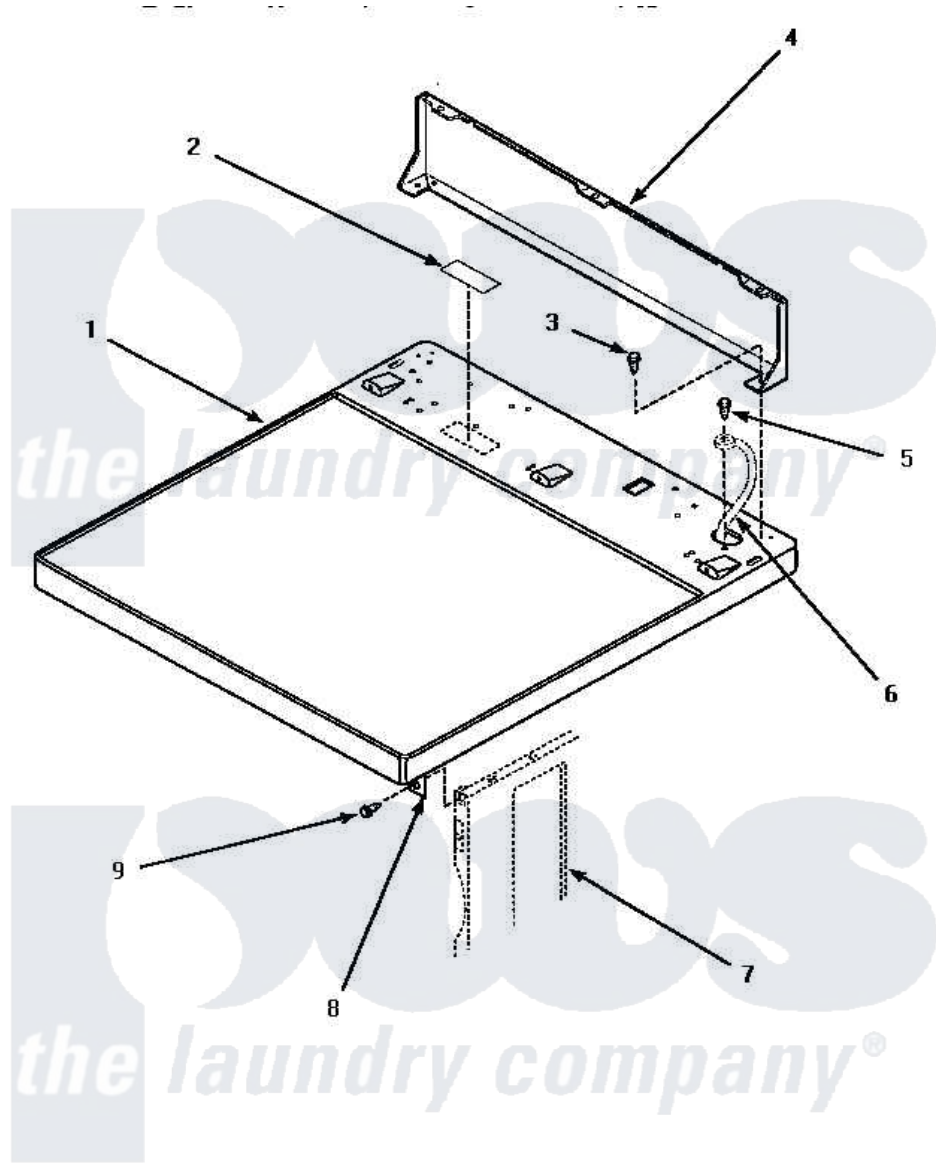

Amana AEM427W 02 - CABINET TOP & CONTROL HOOD REAR PANEL

CABINET TOP AND CONTROL HOOD REAR PANEL

Amana [Residential Amana AEM427W Dryer Parts](#) Parts Diagram 02 - CABINET TOP & CONTROL HOOD REAR PANEL

[Click on the part number to view part](#)

| Item | Original Part Number | Replaced By | Status | Part Description |
|------|-----------------------|--------------------------|---------------|---|
| " | NOTE: | | Not Available | IF DRYER IS INSTALLED IN A MANUFACTURED (MOBILE) HOME, OR IF LOCAL CODES DO NOT PERMIT GROUNDING THROUGH THE NEUTRAL, THIS WIRE WILL NOT BE CONNECTED TO THE DR |
| 1 | 500085WP | 37001027 | | Panel, Top |
| " | 500085HP | | Not Available | PANEL, TOP-HOME |
| " | 500085LP | 510029LP | | Kit Top Panel W/Hdw domestic |
| 2 | 24903 | | Not Available | STICKER, DISCONNECT POW |
| 3 | 501086 | 90767 | | Screw, 8A X 3/8 HeX Washer Head Tapping |
| 4 | 500343 | | Not Available | PANEL, BACK(HOME HOOD) |
| 5 | 20530 | | | Screw, 10-24 x 3/8 Hex |
| 6 | Y00000000 | | Not Available | SEE NOTE GROUND WIRE FROM REAR BULKHEAD, GREEN |