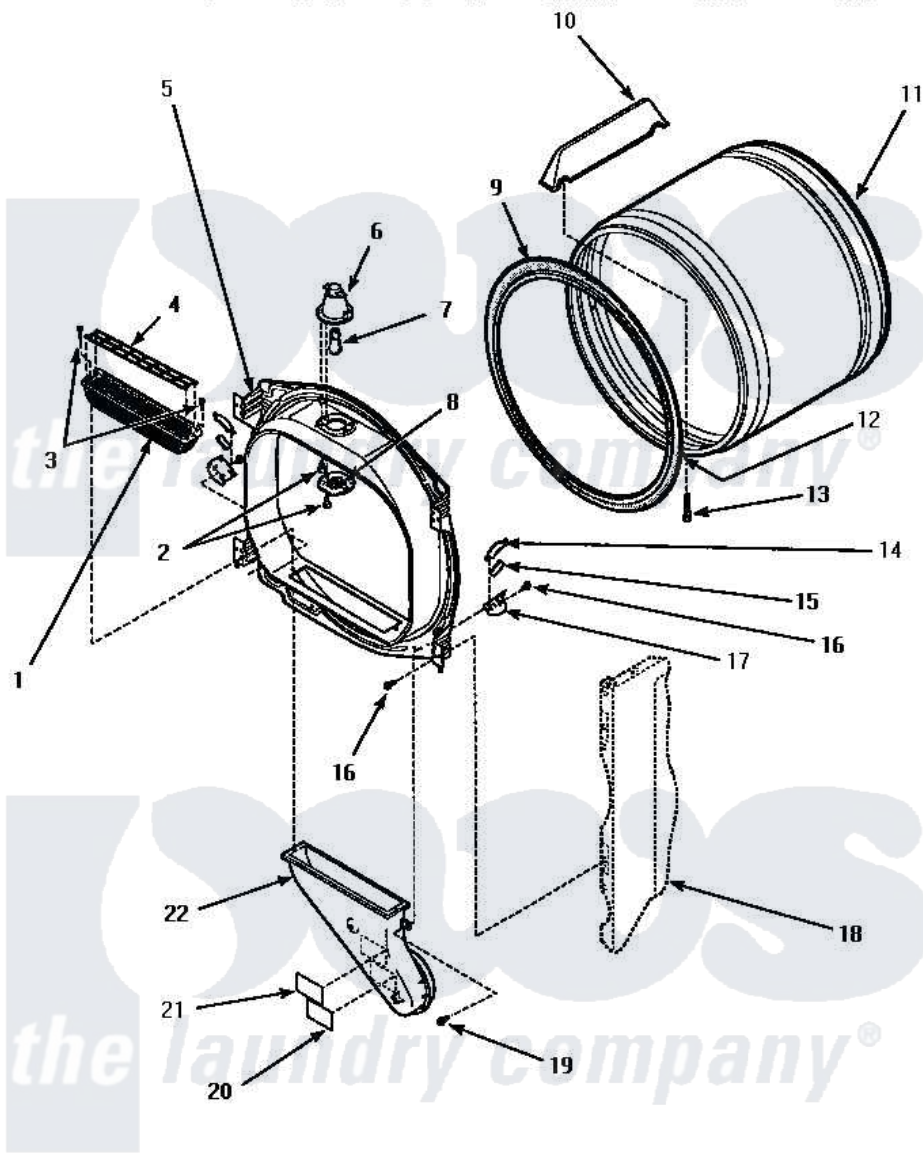

# Amana AEM427W 04 - FR BLKHD, AIR DUCT, FELT SEAL & CYLINDER

## FRONT BULKHEAD, AIR DUCT, FELT SEAL AND CYLINDER

Amana [Residential Amana AEM427W Dryer Parts](#) Parts Diagram 04 - FR BLKHD, AIR DUCT, FELT SEAL & CYLINDER  
 Click on the part number to view part

Item	Original Part Number	Replaced By	Status	Part Description
1	<a href="#">502140P</a>			Filter, Lint Kit
"	502093	<a href="#">502140P</a>		Filter, Lint Kit
2	500248	<a href="#">M0211530</a>		Screw-SM No.8-18 X 3/8"
3	<a href="#">500226</a>			Screw, 8b-16 x 5/8 Tap
4	<a href="#">502092</a>			Cover, Lint Filter
5	500117W		Not Available	ASSY,BULKHEAD-FRONT-COMP
6	500153		Not Available	CYLINDER LIGHT HOUSING
7	Y60954	<a href="#">67001316</a>		Bulb, Light
8	500094		Not Available	LENS,DRUM LIGHT
9	501801	<a href="#">37001132</a>		Seal, Cylinder
10	500022	<a href="#">510102</a>		Baffle- SH
11	500013WP		Not Available	ASSY,CYLINDER-HOME-
12	22506P	<a href="#">511637P</a>		Adh Dow 737 Clr 3 Oz Tube
13	<a href="#">Y62588</a>			Screw, 10BT-12 X 1 Tap
14	Y501676	<a href="#">37001298</a>		Glide- Dry
15	500121	<a href="#">510189</a>		Pad Felt