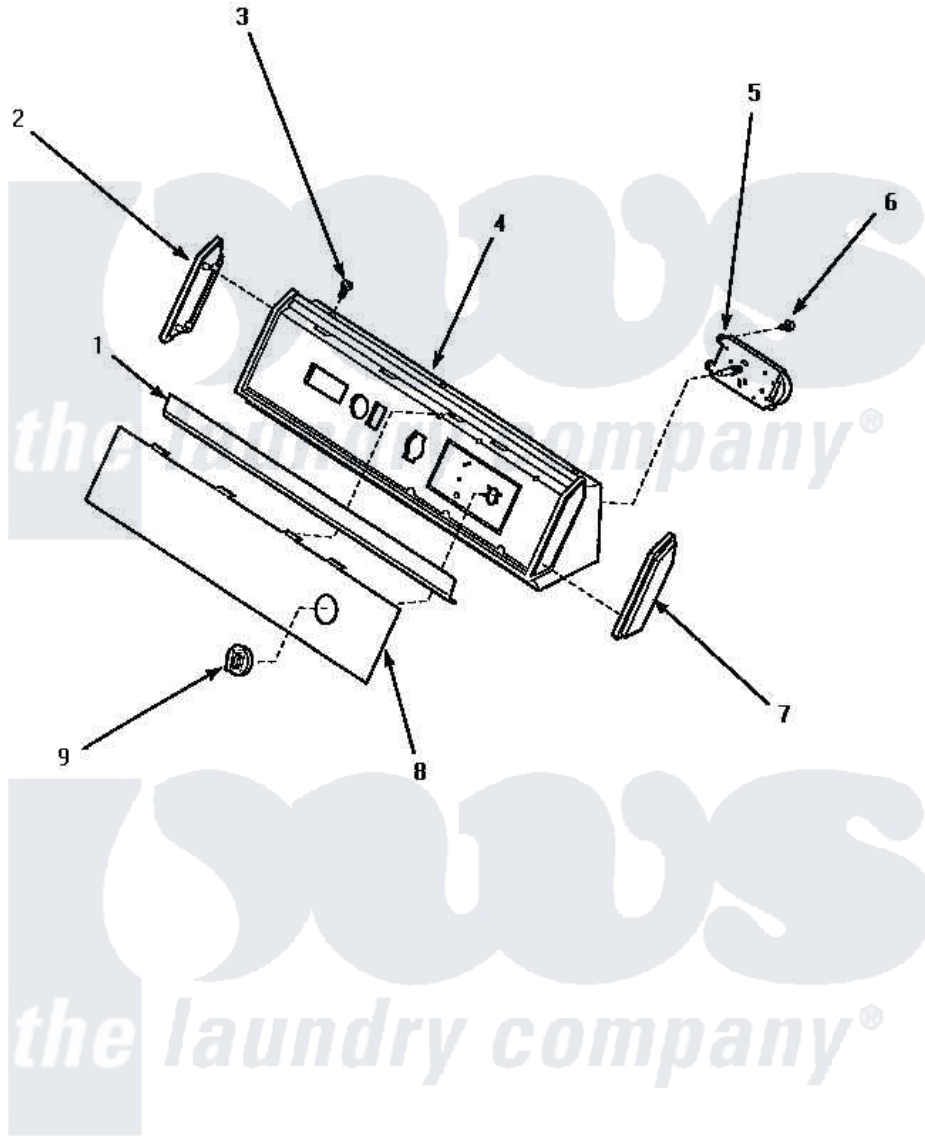

# Amana AEM427W 05 - GRAPHIC PANEL, CONTROL HOOD & CONTROLS

## GRAPHIC PANEL, CONTROL HOOD AND CONTROLS

Amana [Residential Amana AEM427W Dryer Parts](#) Parts Diagram 05 - GRAPHIC PANEL, CONTROL HOOD & CONTROLS

[Click on the part number to view part](#)

Item	Original Part Number	Replaced By	Status	Part Description
"	NOTE:		Not Available	COMPLETE LOADING DOOR ASSEMBLY DOES NOT INCLUDE 500236 DOOR HINGE MOUNTING CLIP AND FOUR 500226 SCREWS.
1	61849R		Not Available	TRIM, CONT PNL TOP
2	31249		Not Available	CAP,END-L.H.-CHROME
3	31752		Not Available	SCREW,No.8ABX3/4 POZIDRI
4	59937		Not Available	ASSY, HOOD MTG
5	501881		Not Available	TIMER
6	501086	<a href="#">90767</a>		Screw, 8A X 3/8 HeX Washer Head Tapping
7	<a href="#">31248</a>			Cap, End-RH-Chrome
8	502125		Not Available	PANEL, GRAPHIC-WARDS
9	62176		Not Available	ASSY,TIMER KNOB & SKIR