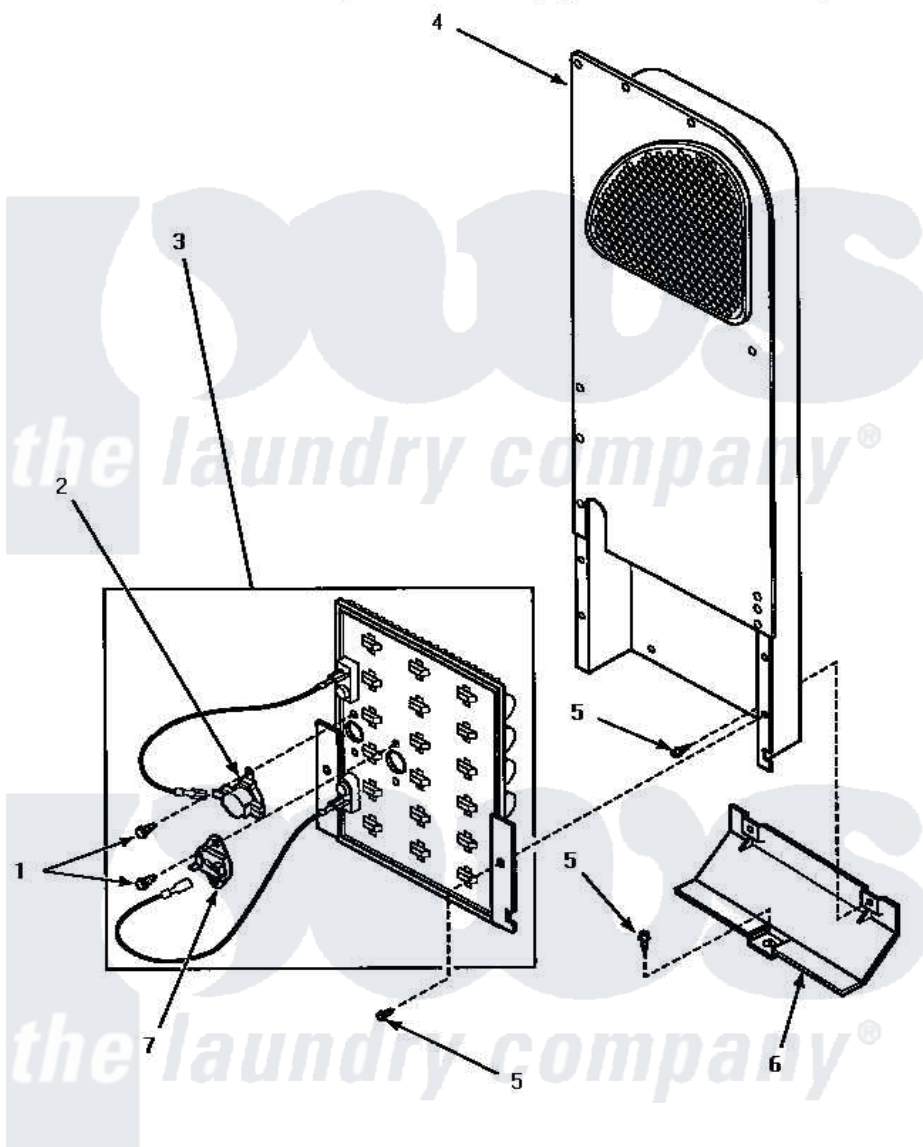

Amana AEM427W 06 - HEATER BOX ASSY (ORIGINAL)

HEATER BOX ASSEMBLY ORIGINALLY ON DRYER (Electric Model Dryers)

Amana [Residential Amana AEM427W Dryer Parts](#) Parts Diagram 06 - HEATER BOX ASSY (ORIGINAL)

[Click on the part number to view part](#)

Item	Original Part Number	Replaced By	Status	Part Description
1	23222	3177991		Screw
2	Y62641	W10116735		Thermistor-Fix
3	61928			Heater Assembly 208V
"	61927			Heater Assembly
4	Y00000000		Not Available	SEE NOTE HEATER BOX ASSEMBLY
5	501668	503688		Screw, 10B-16 X .34 I
6	60952		Not Available	SHIELD,HEAT DUCT
7	62600	40113801		Fuse, Thermal