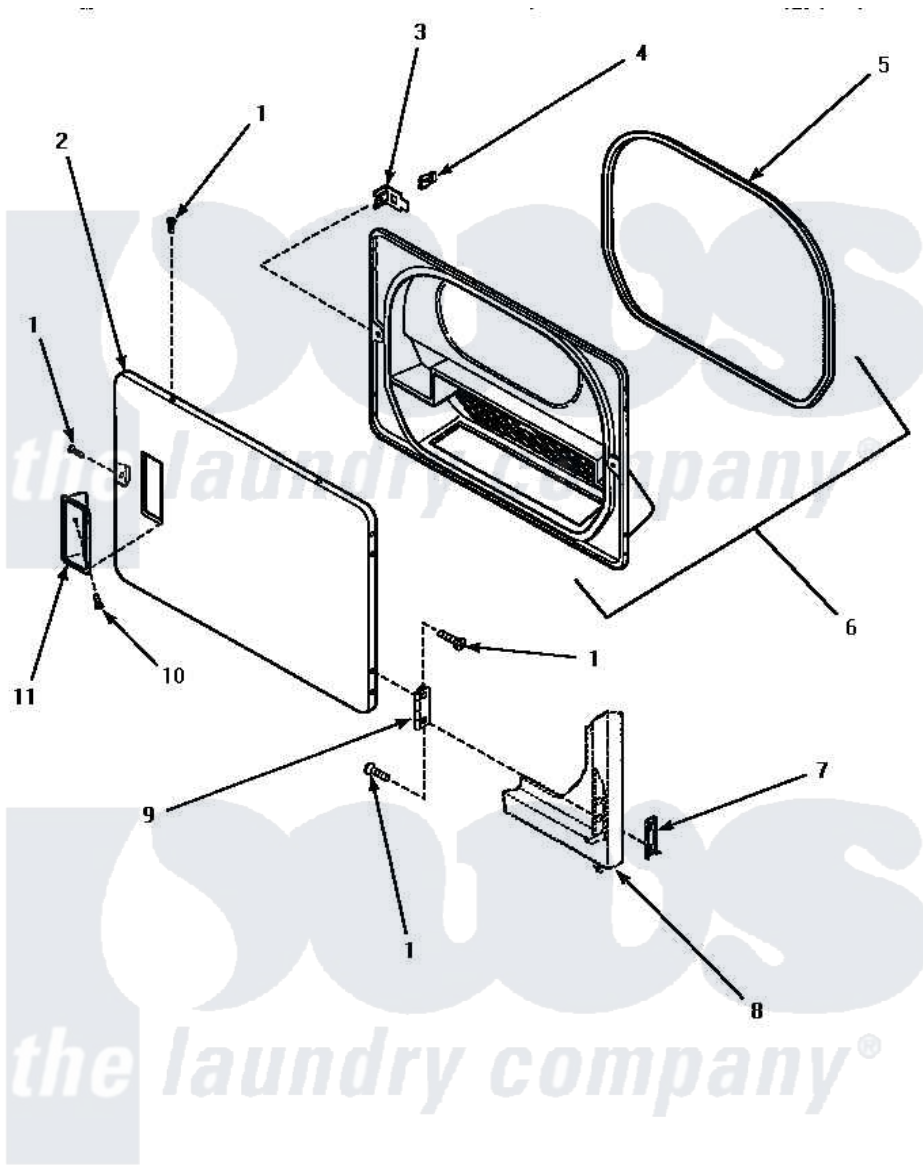

Amana AEM427W 08 - LOADING DOOR

LOADING DOOR

Amana [Residential Amana AEM427W Dryer Parts](#) Parts Diagram 08 - LOADING DOOR

[Click on the part number to view part](#)

Item	Original Part Number	Replaced By	Status	Part Description
1	500226			Screw, 8b-16 x 5/8 Tap
2	500040L			Assembly, Door-Home
"	500040H		Not Available	ASSY, DOOR-HOME
"	500040W			Assembly, Door-Home
3	500223	40116201		Bracket, Door Strike
4	500039	510181		Strike Doormetal
5	500200		Not Available	SEAL,DOOR
6	500199		Not Available	ASSY,LINER & SEAL
7	500236			Clip, Door Hinge Mount
8	Y00000000		Not Available	SEE NOTE FRONT PANEL
9	500041	Y503676		Hinge, Door And Top
10	500297	8281236		Screw
11	500042L		Not Available	PULL,DOOR
"	500042H		Not Available	PULL,DOOR
"	500042W		Not Available	PULL,DOOR
NI	500035L		Not Available	ASSY,DOOR-HOME