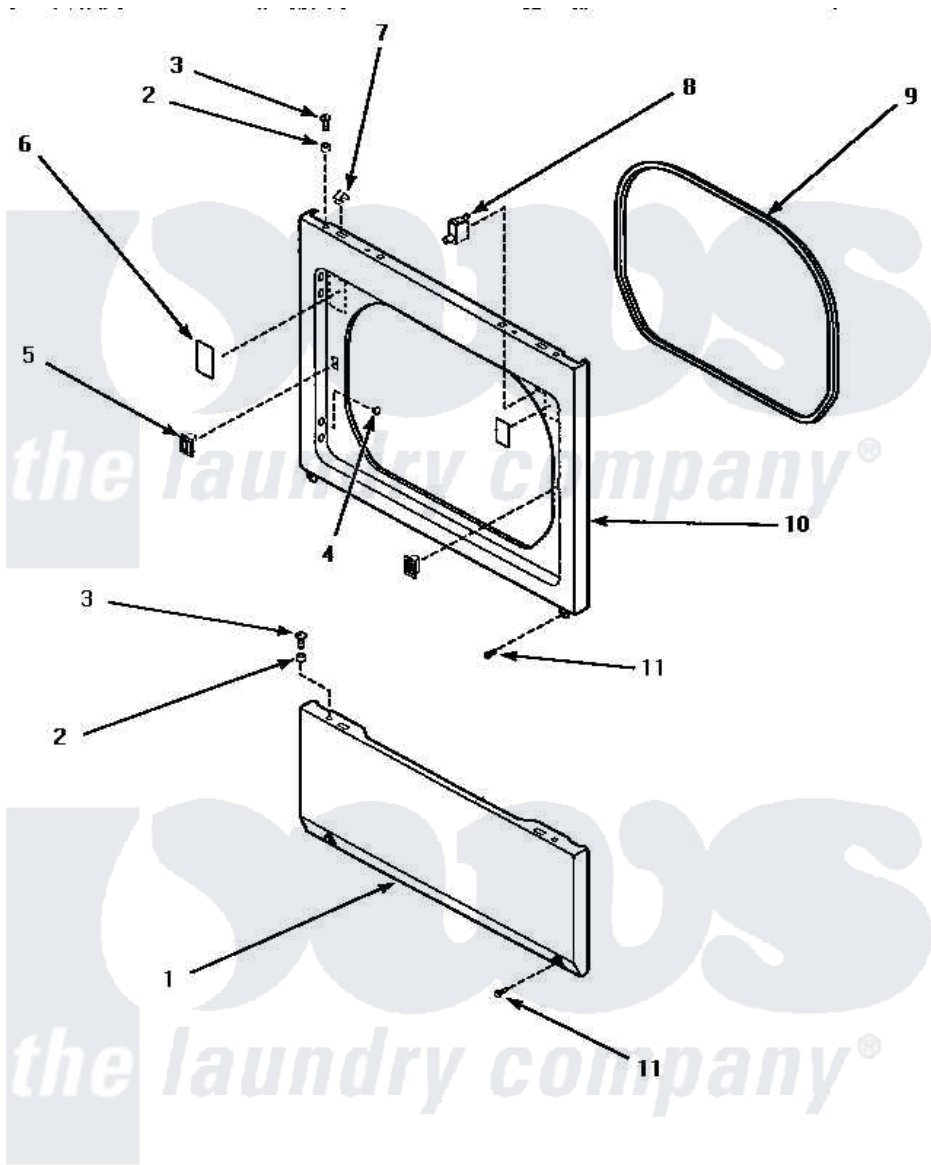

# Amana AEM427W 09 - LOWER ACCESS PANEL, FRONT PANEL & SEAL

## LOWER ACCESS PANEL, FRONT PANEL AND SEAL

Amana [Residential Amana AEM427W Dryer Parts](#) Parts Diagram 09 - LOWER ACCESS PANEL, FRONT PANEL & SEAL

[Click on the part number to view part](#)

Item	Original Part Number	Replaced By	Status	Part Description
1	500044W	<a href="#">40045301WP</a>		Panel, Access
"	500044H		Not Available	PANEL,ACCESS
"	500044L		Not Available	PANEL, ACCESS (ALMOND)
2	56079	<a href="#">505187</a>		Locator, Panel
3	32671	<a href="#">Y014874</a>		Screw, Idler Arm And Sleeve
4	500227	<a href="#">505295</a>		Screw, No.8ab-16 x 3/4 PH
5	54660	<a href="#">LA-1003</a>		Door Catch Kit
6	500281		Not Available	STICKER
7	28835	<a href="#">22001650</a>		Fastener, Spring
8	Y62872	<a href="#">W10169313</a>		Switch-Dor
9	<a href="#">500034</a>			Seal, Front Panel
10	500033W		Not Available	PANEL, FRONT
"	500033H		Not Available	PANEL,FRONT
"	<a href="#">500033L</a>			Panel, Front
11	33562	<a href="#">27001200</a>		Screw