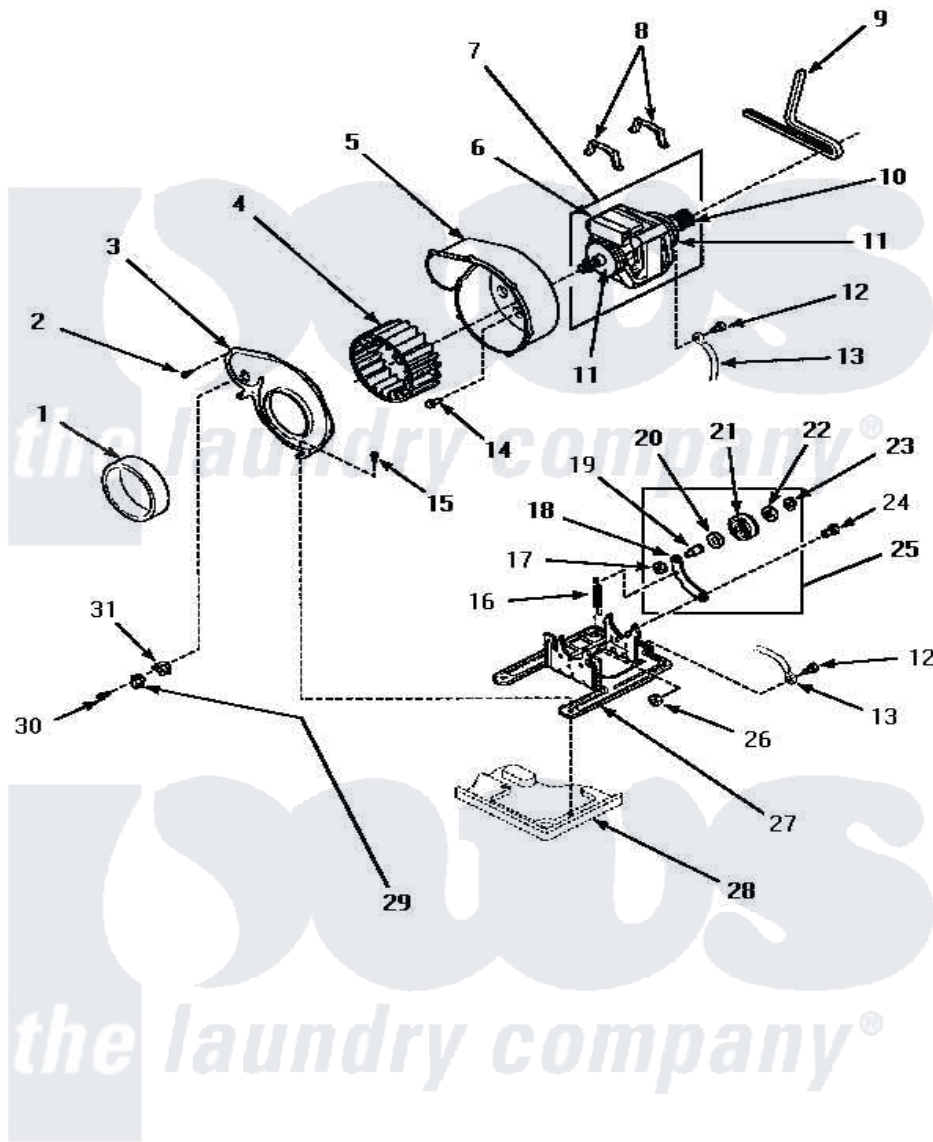

Amana AEM427W 10 - MOTOR, EXHAUST FAN & BELT

MOTOR, EXHAUST FAN AND BELT

Amana [Residential Amana AEM427W Dryer Parts](#) Parts Diagram 10 - MOTOR, EXHAUST FAN & BELT

[Click on the part number to view part](#)

Item	Original Part Number	Replaced By	Status	Part Description
1	500313			Seal, Blower Housing
2	31260			Screw, No.8 X 3/8 Ind H
3	500078	511969P		Kit Blower Housing And Cover
4	56000	510139P		Assembly Blower Fan Package
5	56020			Housing, Blower
6	501218		Not Available	MOTOR SWITCH (DOES NOT INCLUDE THERMAL PROT
7	501211	2200376		Motor
8	Y58047	660658		Clamp, Motor Mounting 343481 685441
9	59174	40111201		Belt, Cylinder
10	500011			Pulley, Motor
11	58044A		Not Available	MOUNT,MOTOR-LOCKING
12	20530			Screw, 10-24 x 3/8 Hex
13	Y00000000		Not Available	SEE NOTE GROUND WIRE FROM MOTOR TO MOUNTING BRACKET, GREEN

14	Y31645	27001200	Screw
15	33562	27001200	Screw
16	56076		Spring, Idler
17	56156	358160	Nut
18	500910	37001144	Assembly- Idler
19	56461		Shaft
20	52549		Washer, 501 ID X3/4 Odx
21	Y54414		Assembly, Wheel And Bearing
22	52549		Washer, 501 ID X3/4 Odx
23	23748		Ring, Retaining
24	500824		Screw, 1/4-20 Unc Hex
25	500269	37001287	Assembly, Idler Lever/Shaft/Pulley
26	52566	27001225	Nut, Jam Mid Lock 1/4-20
27	500822	503613	Mount, Motor
28	Y00000000		Not Available SEE NOTE BASE
29	Y61372		Thermostat
30	501086	90767	Screw, 8A X 3/8 HeX Washer Head Tapping
31	61401	61623	Thermostat, Heater-BR