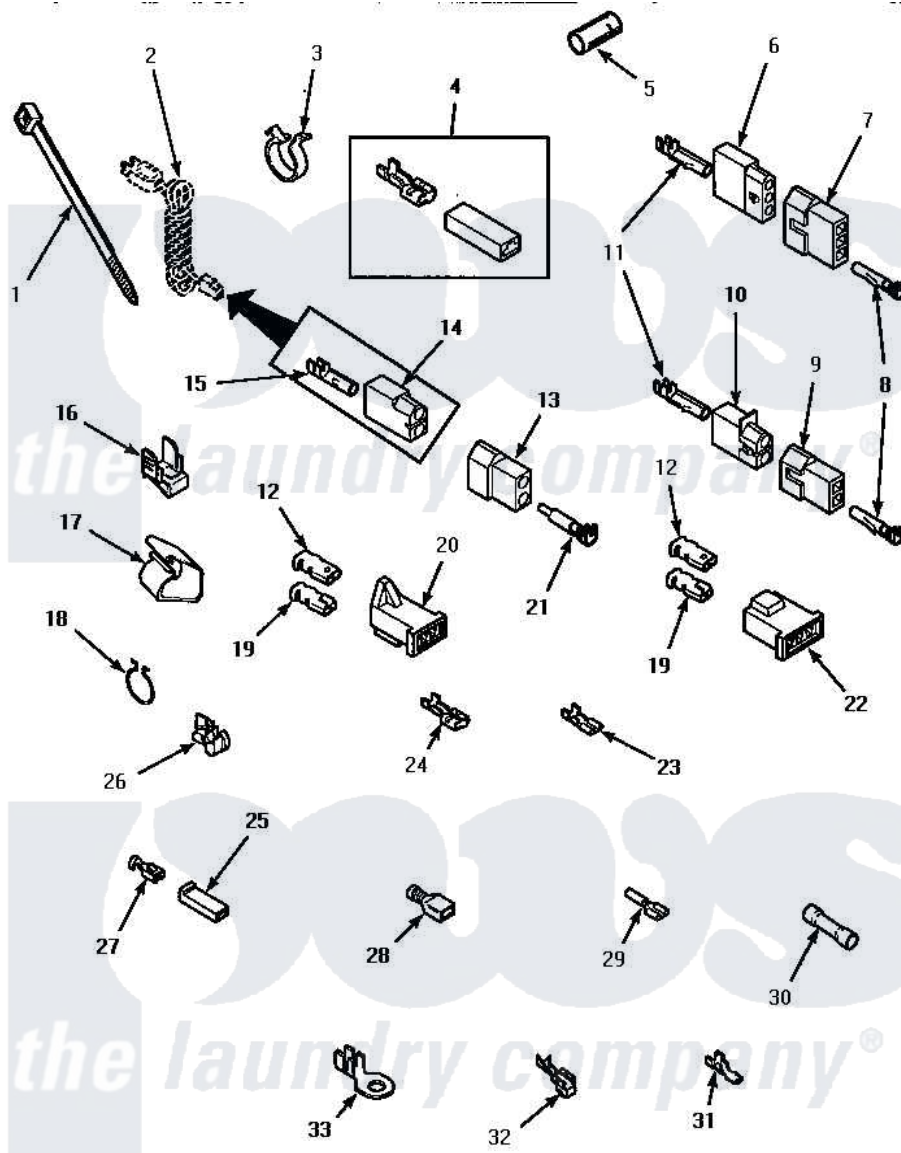

## TERMINALS

Amana [Residential Amana AEM427W Dryer Parts](#) Parts Diagram 12 - TERMINALS

[Click on the part number to view part](#)

Item	Original Part Number	Replaced By	Status	Part Description
1	55881	<a href="#">M0321209</a>		Tie-Electrical
2	Y00000000		Not Available	SEE NOTE POWER CORD -- (FOR GAS MODELS)
3	61510	<a href="#">504034</a>		Clip, Wire
4	<a href="#">Y00237</a>			Terminal-Female 1/4 ((1) 12 GAUGE Wire Or(2) 18 GA
5	Y21365	<a href="#">503670</a>		Sleeve Insulator
6	23039	<a href="#">697780</a>		Receptacle,
7	<a href="#">23040</a>			Plug-3 Circuit
8	<a href="#">Y00116</a>			Terminal, Pin-Male
9	<a href="#">56448</a>			Terminal Block Plug
10	<a href="#">56451</a>			Receptacle, 2 Circuit
11	Y00117	<a href="#">5011-XX</a>		093 Female Socket
12	<a href="#">Y00189</a>			Terminal, Spade
13	<a href="#">56266</a>			Plug
14	<a href="#">56265</a>			Receptacle, 2 Circuit
15	<a href="#">00130</a>			Terminal, Pin-1/8 Femal