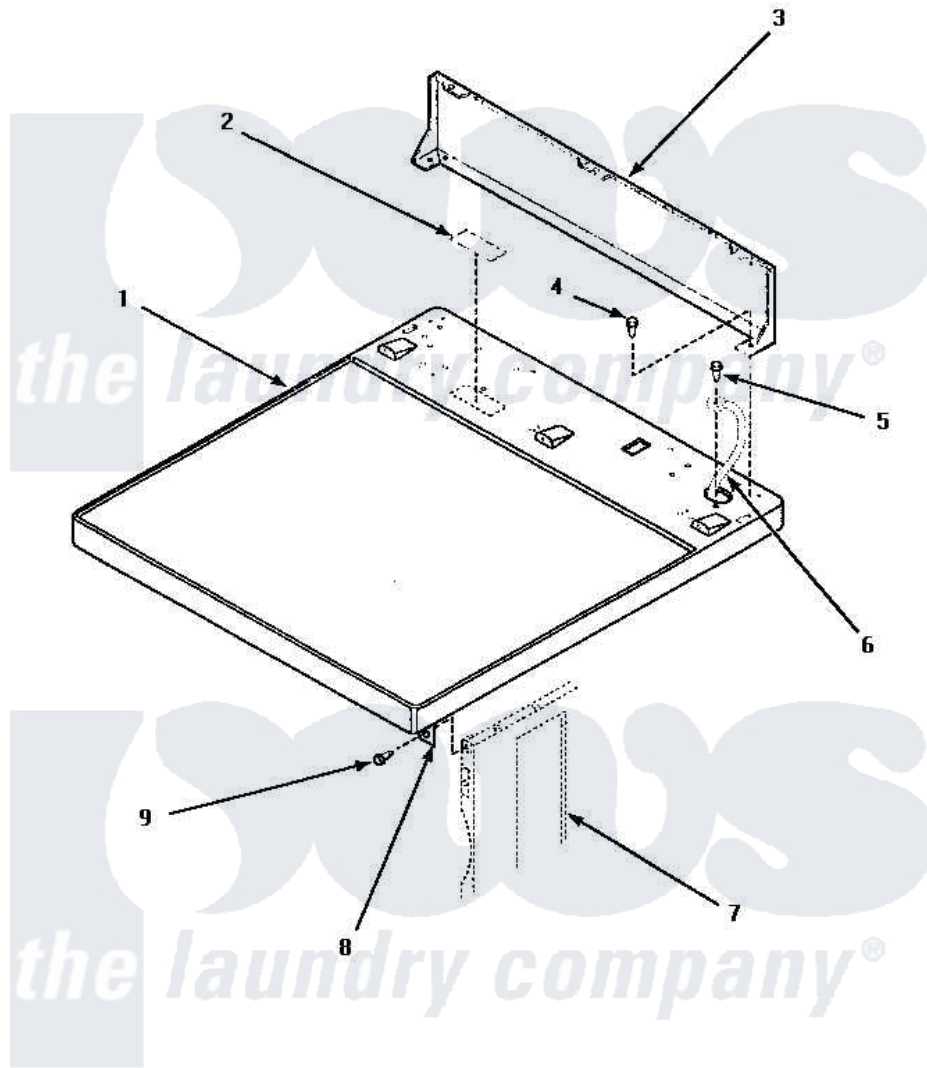

# Amana AEM427W2 02 - CABINET TOP AND CONTROL HOOD REAR PANEL

## CABINET TOP AND CONTROL HOOD REAR PANEL

Amana [Residential Amana AEM427W2 Dryer Parts](#) Parts Diagram 02 - CABINET TOP AND CONTROL HOOD REAR PANEL

[Click on the part number to view part](#)

Item	Original Part Number	Replaced By	Status	Part Description
1	500085WP	<a href="#">37001027</a>		Panel, Top
"	500085LP	<a href="#">510029LP</a>		Kit Top Panel W/Hwdomestic
2	24903		Not Available	STICKER,DISCONNECT POW
3	500343		Not Available	PANEL,BACK(HOME HOOD)
4	501086	<a href="#">90767</a>		Screw, 8A X 3/8 HeX Washer Head Tapping
5	<a href="#">20530</a>			Screw, 10-24 x 3/8 Hex
6	Y00000000		Not Available	SEE NOTE GROUND WIRE FROM REAR BULKHEAD, GREEN
7	Y00000000		Not Available	SEE NOTE CABINET -- (SEE CABINET PAGE)
8	500084	<a href="#">40130801</a>		Bracket, Top Mount
9	33562	<a href="#">27001200</a>		Screw