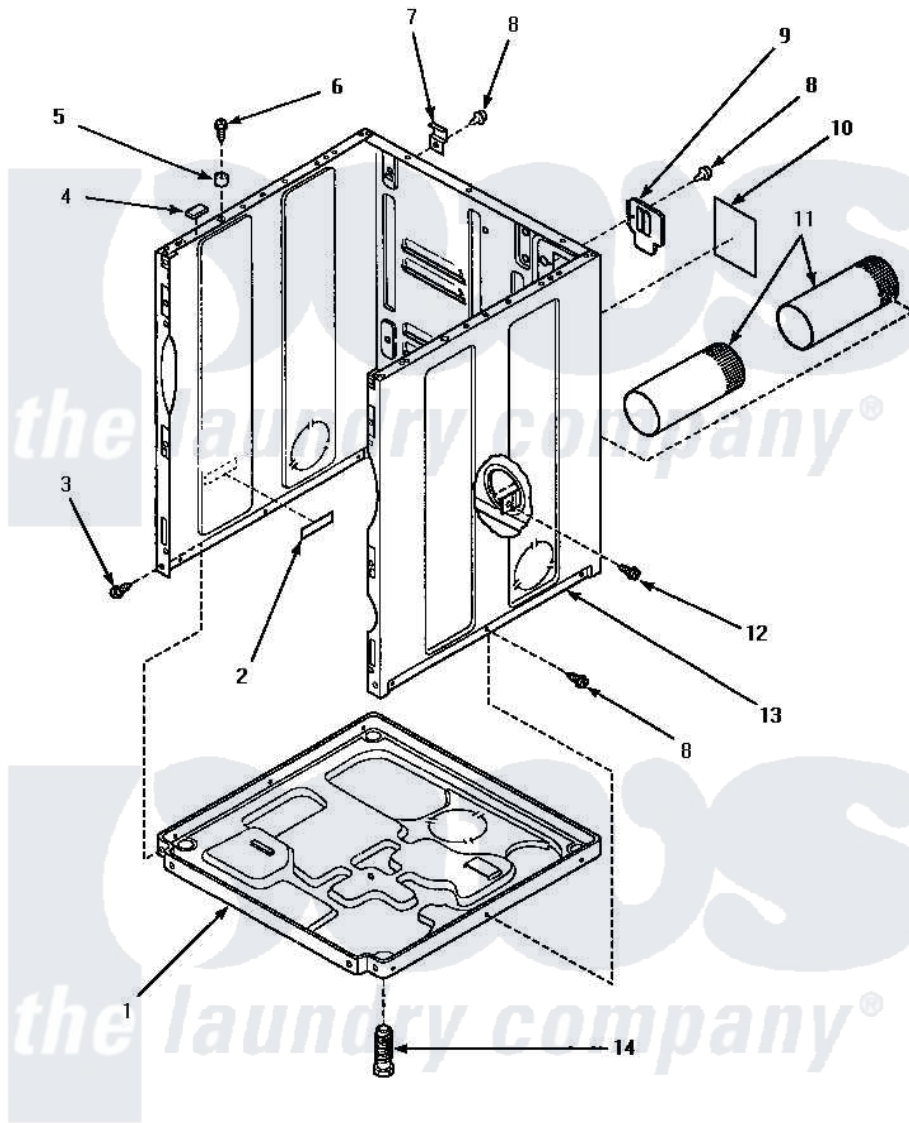

# Amana AEM427W2 03 - CABINET, EXHAUST DUCT & BASE

## CABINET, EXHAUST DUCT AND BASE

Amana [Residential Amana AEM427W2 Dryer Parts](#) Parts Diagram 03 - CABINET, EXHAUST DUCT & BASE  
 Click on the part number to view part

Item	Original Part Number	Replaced By	Status	Part Description
1	<a href="#">500070</a>			Base, Dryer
2	61294		Not Available	(ELECTRIC MODELS)
3	33562	<a href="#">27001200</a>		Screw
4	<a href="#">Y56128</a>			Pad, Bumper
5	56079	<a href="#">505187</a>		Locator, Panel
6	32671	<a href="#">Y014874</a>		Screw, Idler Arm And Sleeve
7	<a href="#">500003</a>			Hinge, Top
8	33562	<a href="#">27001200</a>		Screw
9	500114	<a href="#">510903</a>		Plate Access Panel
10	501289		Not Available	(ELECTRIC MODELS)
11	500064	<a href="#">505518</a>		Duct, Exhaust
12	501668	<a href="#">503688</a>		Screw, 10B-16 X .34 I
13	500001LP	<a href="#">727P3L</a>		Kit Dryer Panels
"	500001WP	<a href="#">37001284</a>		Cabinet As Pack
14	<a href="#">Y500101</a>			Leg, Leveling
NI	<a href="#">521P3</a>			Kit, Flex Vent-Display