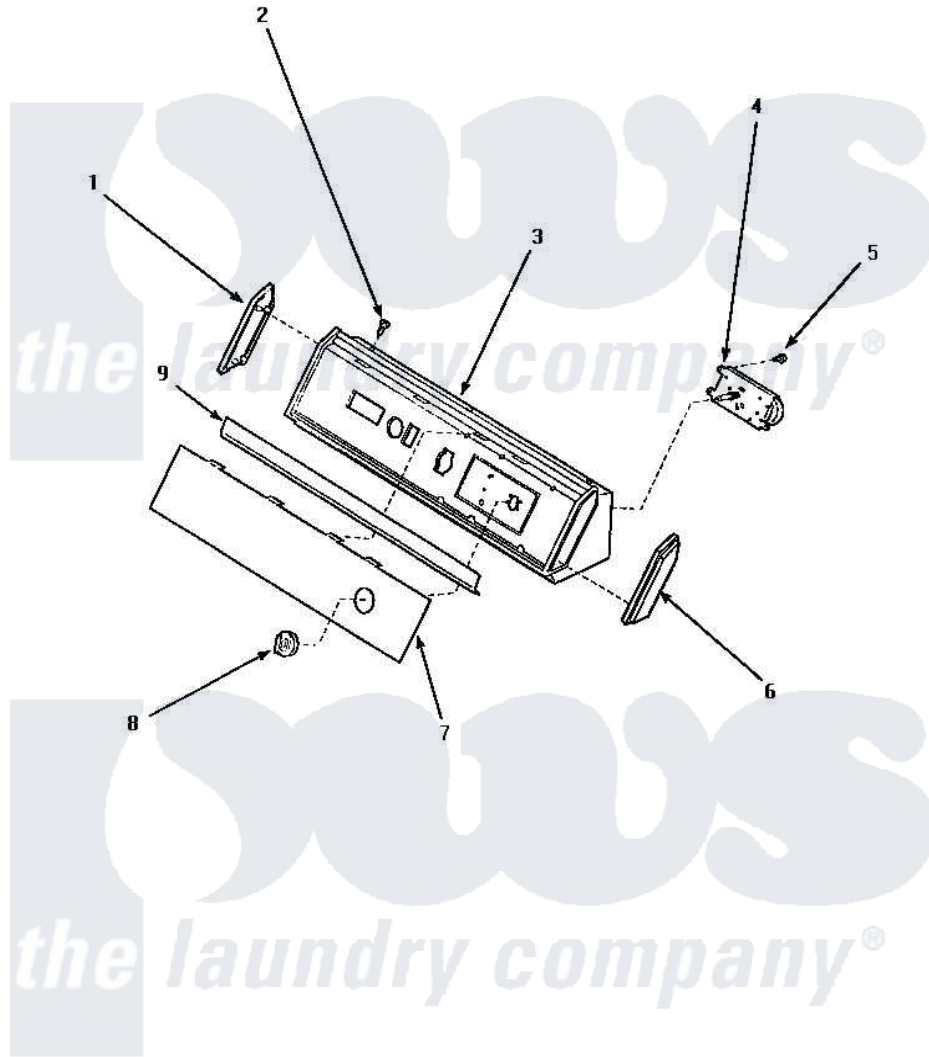

Amana AEM427W2 05 - GRAPHIC PANEL, CONTROL HOOD & CONTROLS

GRAPHIC PANEL, CONTROL HOOD AND CONTROLS
(Models AEM407*2, AGM409*2, AEM427*2 and AGM429*2)
 *Is the color designator, "L" Indicates ALMOND color and "W" indicates WHITE color.

Amana [Residential Amana AEM427W2 Dryer Parts](#) Parts Diagram 05 - GRAPHIC PANEL, CONTROL HOOD & CONTROLS

[Click on the part number to view part](#)

| Item | Original Part Number | Replaced By | Status | Part Description |
|------|-----------------------|------------------------|---------------|-----------------------------------------------------------------------------------------------------------------------------------------------------------------|
| " | NOTE: | | Not Available | NOTE: IF DRYER IS INSTALLED IN A MANUFACTURED (MOBILE) HOME, OR IF LOCAL CODES DO NOT PERMIT GROUNDING THROUGH THE NEUTRAL, THIS WIRE WILL NOT BE CONNECTED TOT |
| 1 | 31249 | | Not Available | CAP,END-L.H.-CHROME |
| 2 | 31752 | | Not Available | SCREW,No.8ABX3/4 POZIDRI |
| 3 | 62745 | 660966 | | Switch-WL |
| " | 59937 | | Not Available | ASSY, HOOD MTG |
| 4 | 501881 | | Not Available | TIMER |
| 5 | 501086 | 90767 | | Screw, 8A X 3/8 HeX Washer Head Tapping |
| 6 | 31248 | | | Cap, End-RH-Chrome |
| 7 | 502204 | | Not Available | PANEL, GRAPHICS GRAY |

| | | | |
|---|------------------------|---------------|-----------------------------------|
| " | 502202 | | Panel, Graphics Black |
| 8 | 62234 | Not Available | ASSY, TIMER KNOB & SKIRT WHITE |
| " | 62176 | Not Available | ASSY, TIMER KNOB & SKIR |
| 9 | 61849R | Not Available | TRIM, CONT PNL TOP |