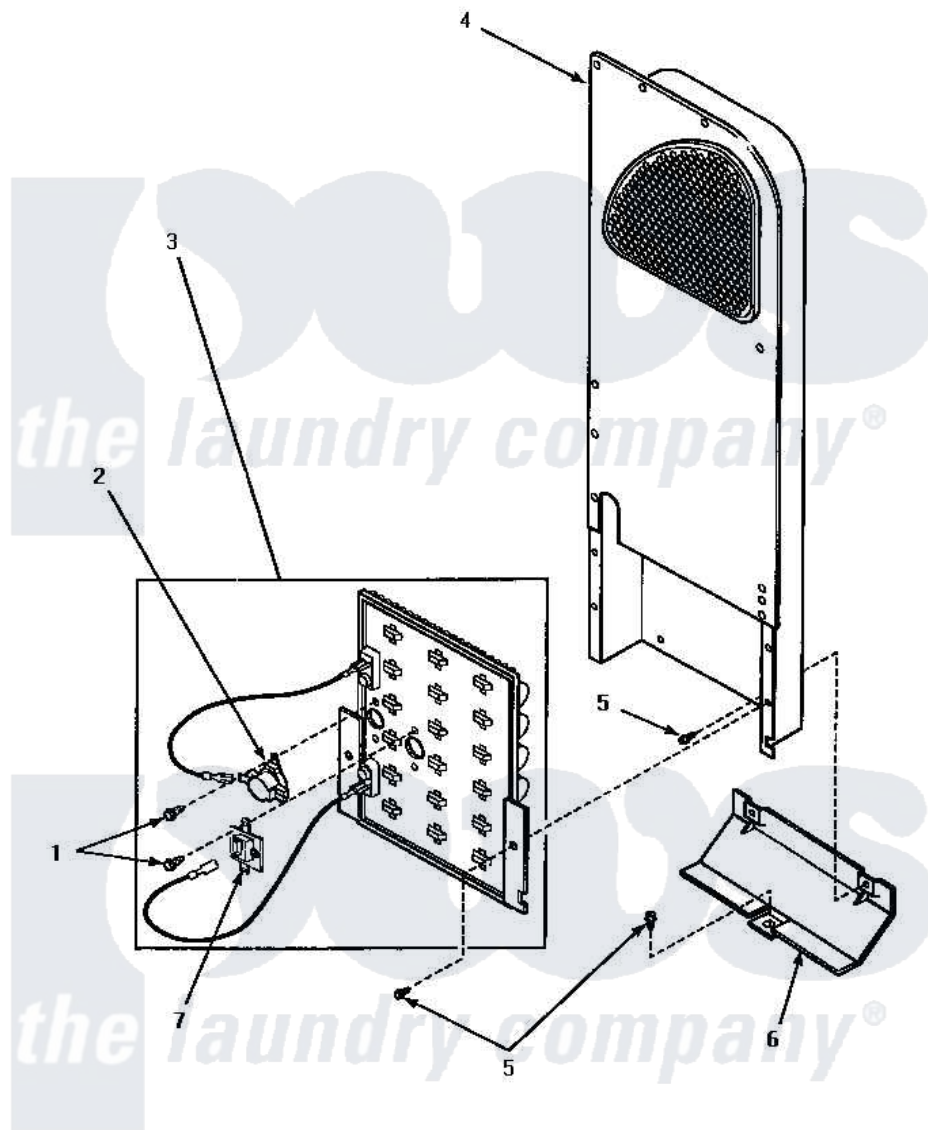

Amana AEM427W2 07 - HEATER BOX ASSY, ORIGINAL

HEATER BOX ASSEMBLY ORIGINALLY ON DRYER

Amana [Residential Amana AEM427W2 Dryer Parts](#) Parts Diagram 07 - HEATER BOX ASSY, ORIGINAL
 Click on the part number to view part

Item	Original Part Number	Replaced By	Status	Part Description
1	23222	3177991		Screw
2	Y62641	W10116735		Thermistor-Fix
3	61928			Heater Assembly 208V
"	61927			Heater Assembly
4	Y00000000		Not Available	SEE NOTE HEATER BOX ASSEMBLY -- (SEE HEATER BOX REPLACEMENT PAGE)
5	501668	503688		Screw, 10B-16 X .34 I
6	60952		Not Available	SHIELD,HEAT DUCT
7	62600	40113801		Fuse, Thermal