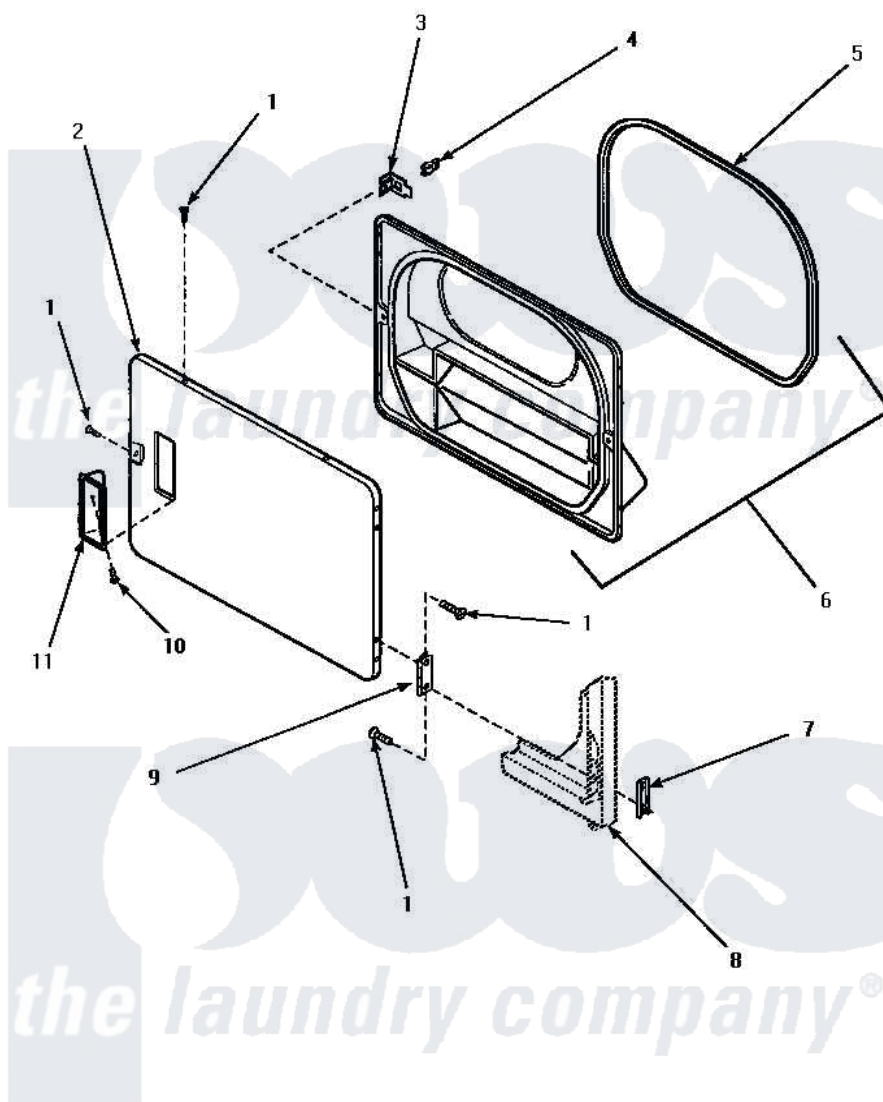

Amana AEM427W2 08 - LOADING DOOR

LOADING DOOR

Amana [Residential Amana AEM427W2 Dryer Parts](#) Parts Diagram 08 - LOADING DOOR

[Click on the part number to view part](#)

Item	Original Part Number	Replaced By	Status	Part Description
1	500226			Screw, 8b-16 x 5/8 Tap
2	500040W			Assembly, Door-Home
"	500040L			Assembly, Door-Home
3	500223	40116201		Bracket, Door Strike
4	500039	510181		Strike Doormetal
5	500200		Not Available	SEAL,DOOR
6	500199		Not Available	ASSY,LINER & SEAL
7	500236			Clip, Door Hinge Mount
8	Y00000000		Not Available	SEE NOTE FRONT PANEL -- (SEE LOWER ACCESS PANEL PAGE)
9	500041	Y503676		Hinge, Door And Top
10	500297	8281236		Screw
11	500042W		Not Available	PULL,DOOR
"	500042L		Not Available	PULL,DOOR
NI	500035L		Not Available	ASSY,DOOR-HOME
"	500035W		Not Available	ASSY,DOOR-HOME