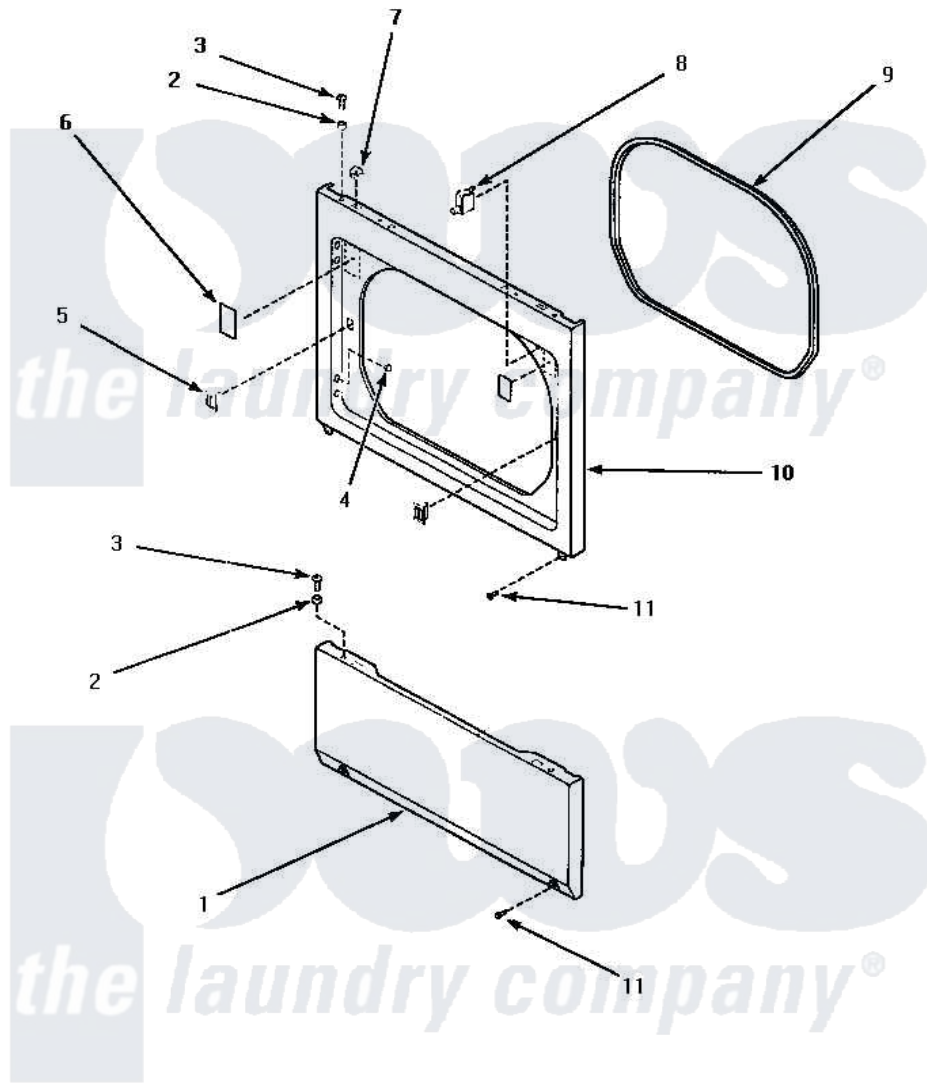

Amana AEM427W2 09 - LOWER ACCESS PANEL, FRONT PANEL & SEAL

LOWER ACCESS PANEL, FRONT PANEL AND SEAL

Amana [Residential Amana AEM427W2 Dryer Parts](#) Parts Diagram 09 - LOWER ACCESS PANEL, FRONT PANEL & SEAL

[Click on the part number to view part](#)

Item	Original Part Number	Replaced By	Status	Part Description
1	500044W	40045301WP		Panel, Access
"	500044L		Not Available	PANEL, ACCESS (ALMOND)
2	56079	505187		Locator, Panel
3	32671	Y014874		Screw, Idler Arm And Sleeve
4	500227	505295		Screw, No.8ab-16 x 3/4 PH
5	54660	LA-1003		Door Catch Kit
6	500281		Not Available	STICKER
7	28835	22001650		Fastener, Spring
8	Y62872	W10169313		Switch-Dor
9	500034			Seal, Front Panel
10	500033W		Not Available	PANEL, FRONT
"	500033L			Panel, Front
11	33562	27001200		Screw