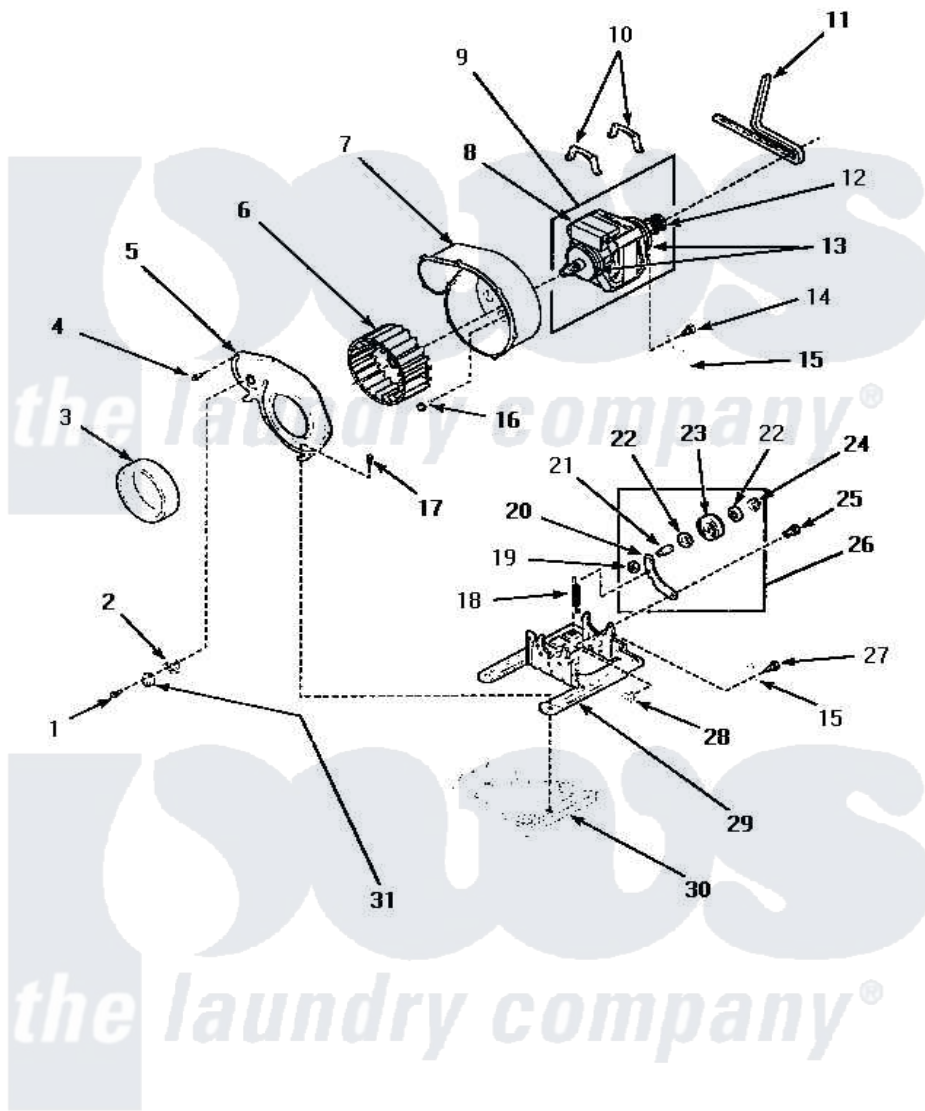

Amana AEM427W2 10 - MOTOR, EXHAUST FAN & BELT

MOTOR, EXHAUST FAN AND BELT

Amana [Residential Amana AEM427W2 Dryer Parts](#) Parts Diagram 10 - MOTOR, EXHAUST FAN & BELT
 Click on the part number to view part

Item	Original Part Number	Replaced By	Status	Part Description
1	23222	3177991		Screw
2	61401	61623		Thermostat, Heater-BR
3	500313			Seal, Blower Housing
4	31260			Screw, No.8 X 3/8 Ind H
5	500078	511969P		Kit Blower Housing And Cover
6	56000	510139P		Assembly Blower Fan Package
7	56020			Housing, Blower
8	501218		Not Available	MOTOR SWITCH (DOES NOT INCLUDE THERMAL PROT
9	501211	2200376		Motor
10	Y58047	660658		Clamp, Motor Mounting 343481 685441
11	59174	40111201		Belt, Cylinder
12	500011			Pulley, Motor
13	590P3			Motor Hub Ring Kit
14	20530			Screw, 10-24 x 3/8 Hex

15	Y00000000		Not Available	SEE NOTE GROUND WIRE FROM MOTOR TO MOUNTING BRACKET
16	501668	503688		Screw, 10B-16 X .34 I
17	33562	27001200		Screw
18	56076			Spring, Idler
19	56156	358160		Nut
20	500910	37001144		Assembly- Idler
21	56461			Shaft
22	52549			Washer, 501 ID X3/4 Odx
23	Y54414			Assembly, Wheel And Bearing
24	23748			Ring, Retaining
25	500824			Screw, 1/4-20 Unc Hex
26	500269	37001287		Assembly, Idler Lever/Shaft/Pulley
27	20530			Screw, 10-24 x 3/8 Hex
28	52566	27001225		Nut, Jam Mid Lock 1/4-20
29	500822	503613		Mount, Motor
30	Y00000000		Not Available	SEE NOTE BASE -- (SEE CABINET PAGE)
31	56410			Thermostat