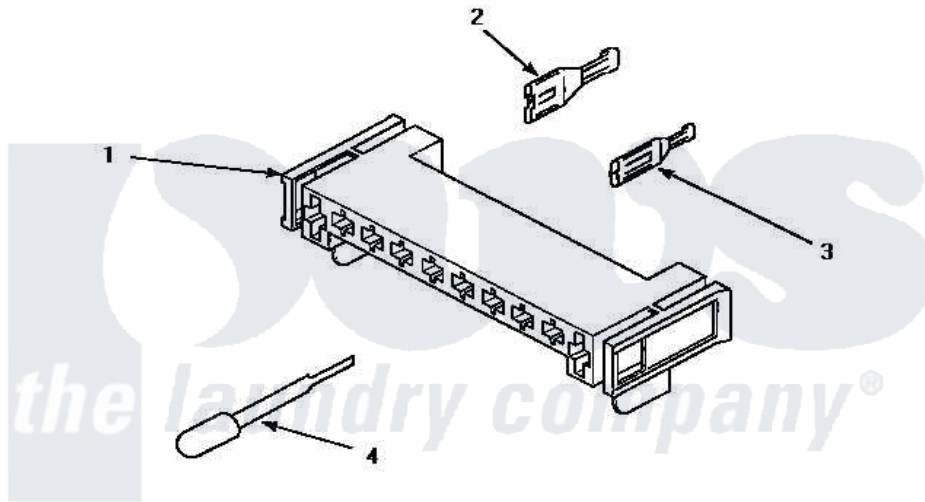

Amana AEM427W2 11 - MTR CONN BLOCK/TERM & EXTRACTOR TOOL

MOTOR CONNECTION BLOCK, TERMINALS AND TERMINAL EXTRACTOR TOOLS

Amana [Residential Amana AEM427W2 Dryer Parts](#) Parts Diagram 11 - MTR CONN BLOCK/TERM & EXTRACTOR TOOL

Click on the part number to view part

Item	Original Part Number	Replaced By	Status	Part Description
1	500338			Housing-10 Position
2	00255		Not Available	(1/4 INCH-FOR (1) 12 GAUGE WIR
"	Y00256			Spade Terminal Or
3	Y00188			Molex Terminal
4	283P4			Terminal Extractor Tool
5	190P4			Terminal Extractor Tool