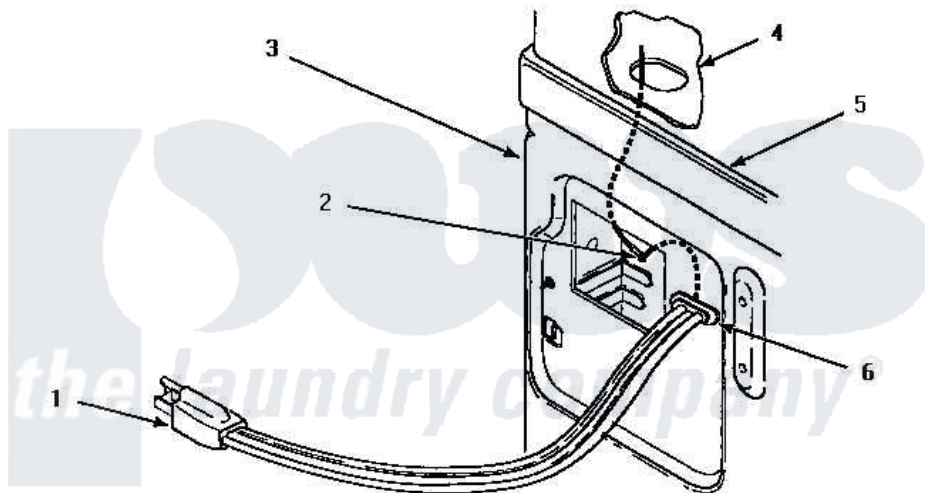

# Amana AEM427W2 12 - POWER CORD

**POWER CORDS**

[Amana Residential Amana AEM427W2 Dryer Parts](#) Parts Diagram 12 - POWER CORD  
 Click on the part number to view part

Item	Original Part Number	Replaced By	Status	Part Description
1	Y56222	<a href="#">27001142</a>		Cord, Power
2	<a href="#">20530</a>			Screw, 10-24 x 3/8 Hex
3	Y00000000		Not Available	SEE NOTE CABINET -- (SEE CABINET PAGE)
4	Y00000000		Not Available	SEE NOTE CONTROL HOOD REAR PANEL -- (SEE CABINET TOP PAGE)
5	Y00000000		Not Available	SEE NOTE CABINET TOP -- (SEE CABINET TOP PAGE)
6	21903	<a href="#">211881</a>		Grommet, Cord Part Not Used-Gas Models Only