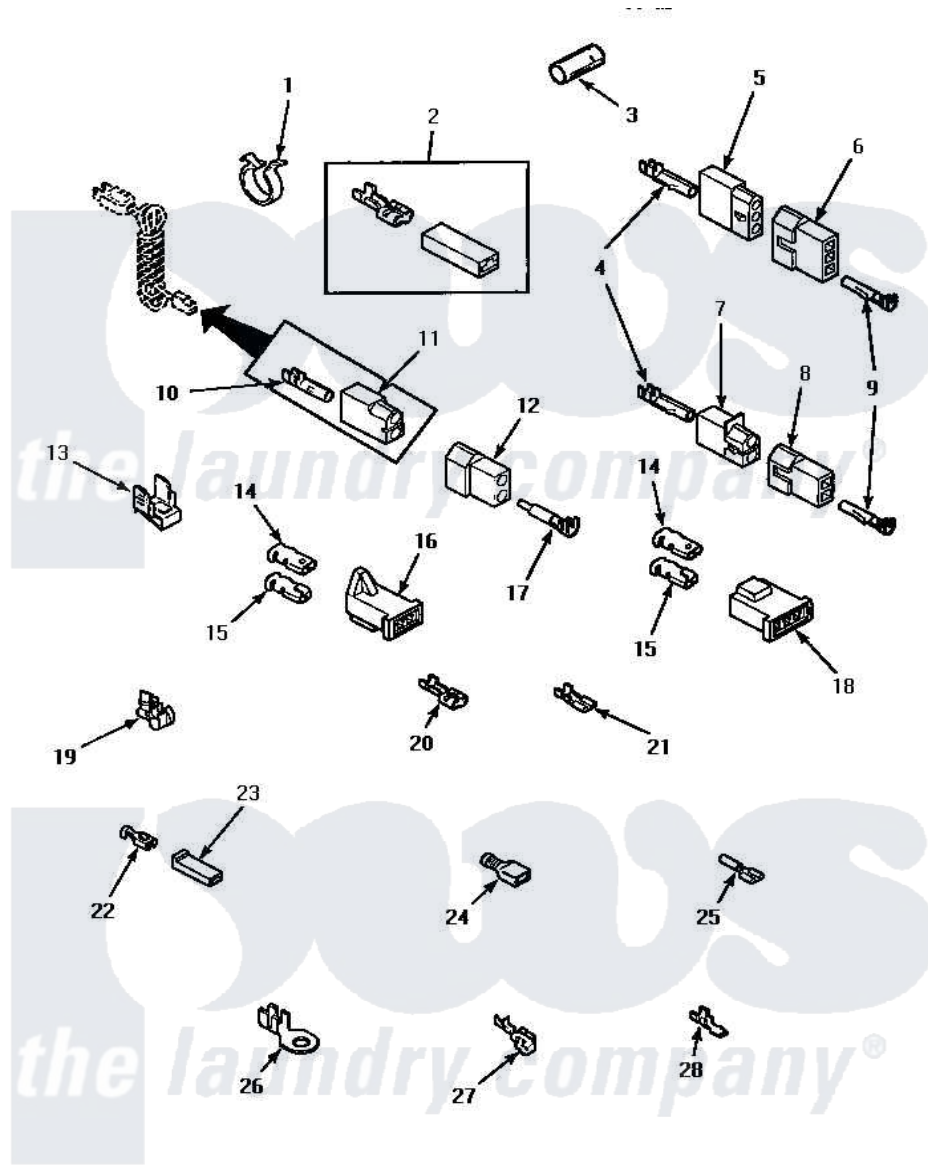

## TERMINALS

Amana Residential Amana AEM427W2 Dryer Parts Parts Diagram 13 - TERMINALS  
 Click on the part number to view part

Item	Original Part Number	Replaced By	Status	Part Description
1	61510	<a href="#">504034</a>		Clip, Wire
2	<a href="#">Y00237</a>			Terminal-Female 1/4 ((1) 12 GAUGE Wire Or(2) 18 GA
3	Y21365	<a href="#">503670</a>		Sleeve Insulator
4	Y00117	<a href="#">5011-XX</a>		093 Female Socket
5	23039	<a href="#">697780</a>		Receptacle,
6	<a href="#">23040</a>			Plug-3 Circuit
7	<a href="#">56451</a>			Receptacle, 2 Circuit
8	<a href="#">56448</a>			Terminal Block Plug
9	<a href="#">Y00116</a>			Terminal, Pin-Male
10	<a href="#">00130</a>			Terminal, Pin-1/8 Femal
11	<a href="#">56265</a>			Receptacle, 2 Circuit
12	<a href="#">56266</a>			Plug
13	Y00161	<a href="#">B5733302</a>		Clip, Ground
14	<a href="#">Y00189</a>			Terminal, Spade
15	<a href="#">Y00190</a>			Connector-Receptacle
16	<a href="#">58799</a>			Connector-2 Circuit