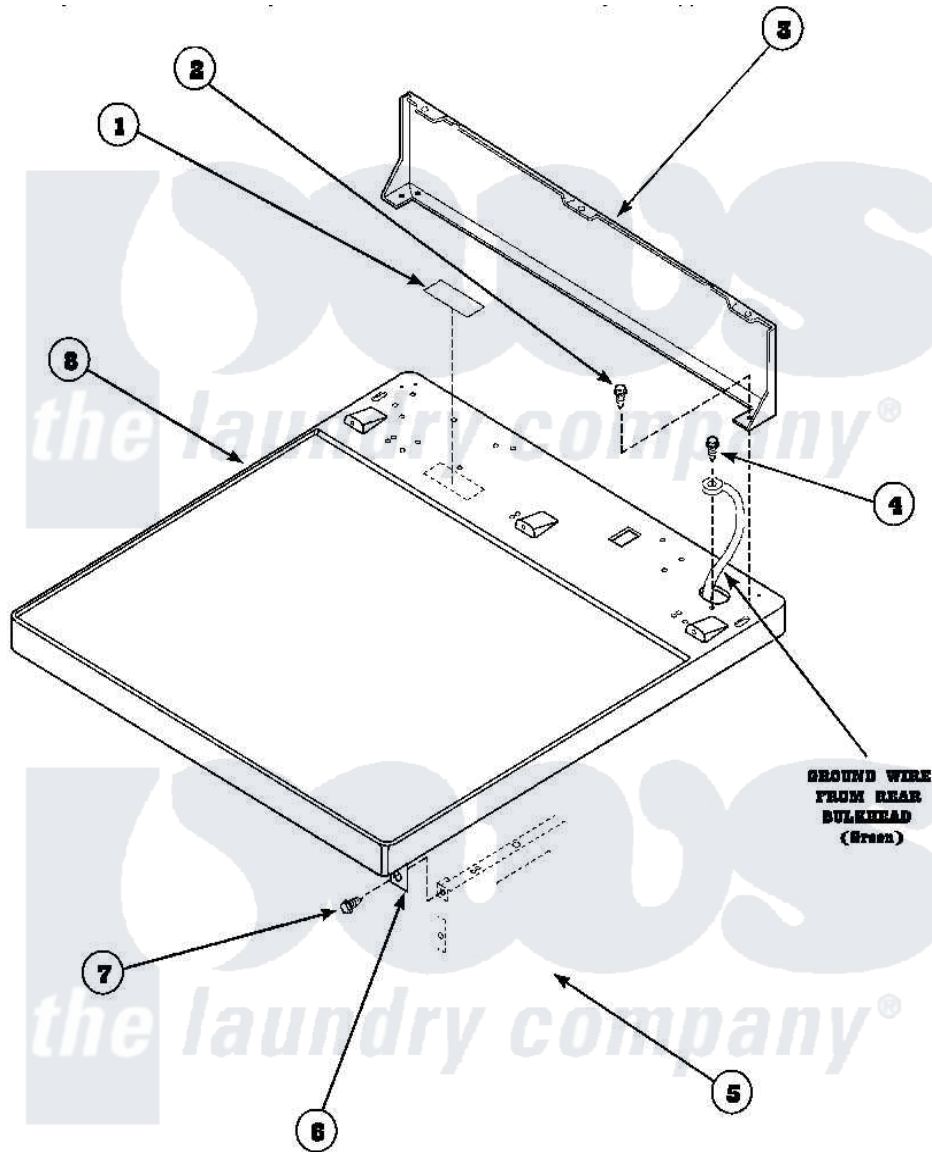

**Amana AEM427W2 (BOM: PAEM427W2) 01 - CABINET TOP AND CONTROL HOOD REAR PANEL**

Amana Residential Amana AEM427W2 (BOM: PAEM427W2) Dryer Parts Parts Diagram 01 - CABINET TOP AND CONTROL HOOD REAR PANEL  
 Click on the part number to view part

| Item | Original Part Number  | Replaced By              | Status        | Part Description                        |
|------|-----------------------|--------------------------|---------------|---|
| 1    | 24903                 |                          | Not Available | STICKER,DISCONNECT POW                  |
| 2    | 501086                | <a href="#">90767</a>    |               | Screw, 8A X 3/8 HeX Washer Head Tapping |
| 3    | 500343                |                          | Not Available | PANEL,BACK(HOME HOOD)                   |
| 4    | <a href="#">20530</a> |                          |               | Screw, 10-24 x 3/8 Hex                  |
| 5    | 500001P               |                          | Not Available | (ADD LETTER BEFORE "P" IN PART          |
| 6    | 500084                | <a href="#">40130801</a> |               | Bracket, Top Mount                      |
| 7    | 33562                 | <a href="#">27001200</a> |               | Screw                                   |
| 8    | 500085P               |                          | Not Available | (ADD LETTER L-L, W-W TO PART N          |