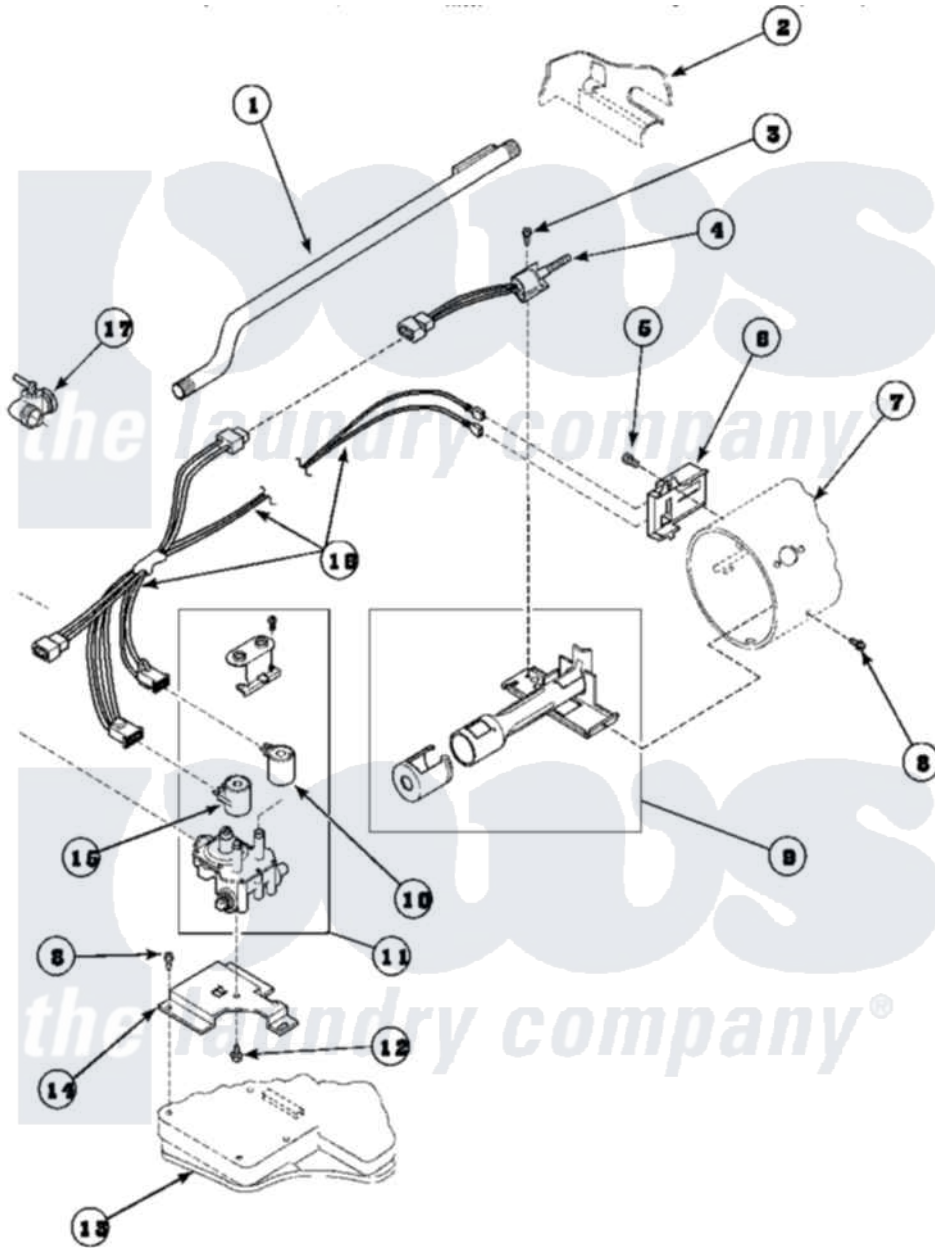

Amana AEM427W2 (BOM: PAEM427W2) 04 - GAS VALVE, IGNITER & GAS CONVERSION KITS

Amana Residential Amana AEM427W2 (BOM: PAEM427W2) Dryer Parts Parts Diagram 04 - GAS VALVE, IGNITER & GAS CONVERSION KITS
 Click on the part number to view part

Item	Original Part Number	Replaced By	Status	Part Description
1	500647	510204		Pipe
2	500001P		Not Available	(ADD LETTER BEFORE "P" IN PART
3	51782		Not Available	SCREW, 6B-20X5/16
4	60868	37001308		Ignitor
5	23222	3177991		Screw
6	Y56231	338906		Radiant, Sensor
7	61974		Not Available	BURNER HOUSING
8	501668	503688		Screw, 10B-16 X .34 I
9	Y56234	37001304		Burner Ign
10	58804B	694540		Coil, 60 Hz
11	58804			Assembly, Valve-Gas-Single-
12	56124	3370225		Screw
13	500070			Base, Dryer
14	500821			Bracket, Mounting-Gas

15	58804A	306106	Coil, Holding And Booster--W
16	60641	37001007	Harness, Wire
17	Y56229	510205	Valve-Elbo
NI	501885		Not Available HARNESS, WIRE
"	501886		Not Available HARNESS WIRE
"	500694		Not Available ASSY,WIRE HARNESS
"	500695		Not Available ASSY,WIRE HARNESS
"	500692		Not Available ASSY,WIRE HARNESS
"	500693		Not Available ASSY,WIRE HARNESS