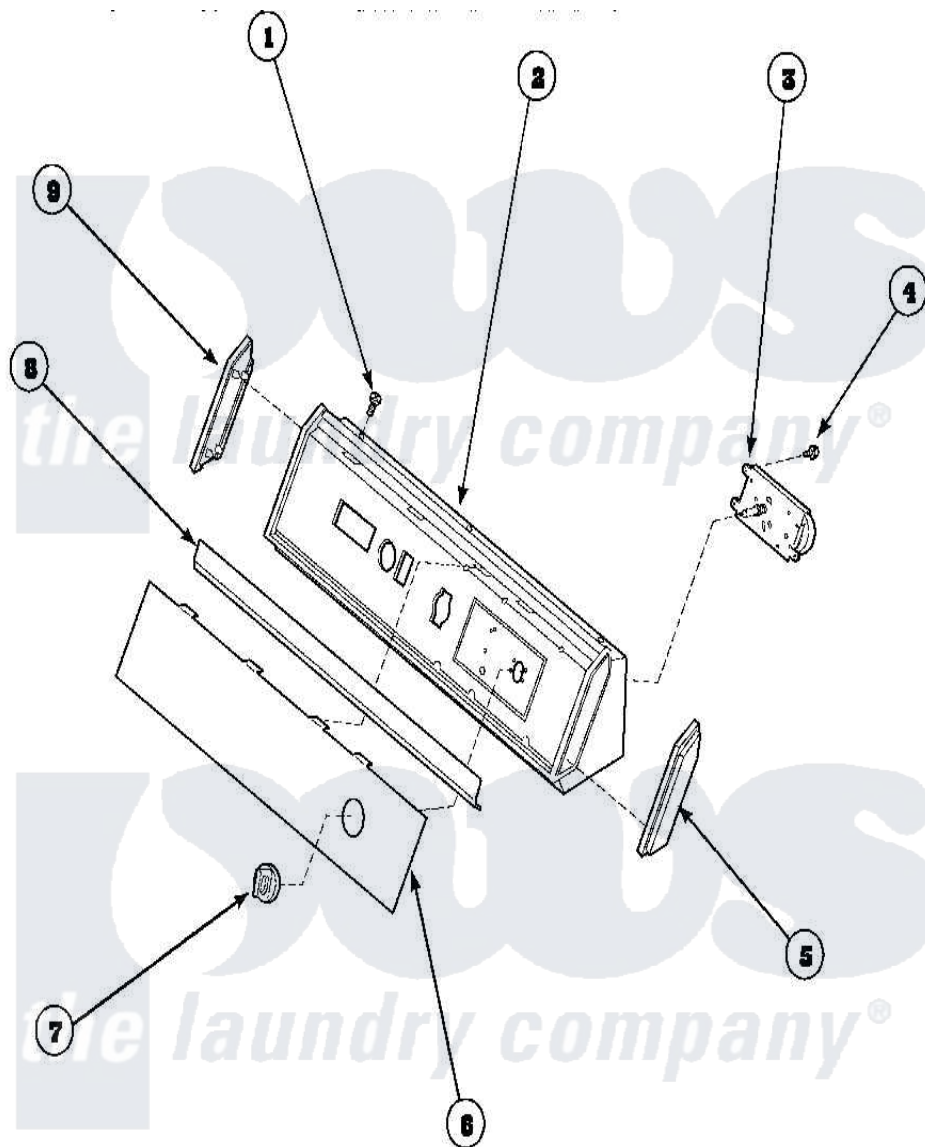

Amana AEM427W2 (BOM: PAEM427W2) 05 - GRAPHIC PANEL, CONTROL HOOD AND CONTROLS

Amana Residential Amana AEM427W2 (BOM: PAEM427W2) Dryer Parts Parts Diagram 05 - GRAPHIC PANEL, CONTROL HOOD AND CONTROLS
Click on the part number to view part

Item	Original Part Number	Replaced By	Status	Part Description
1	32993		Not Available	SCREW, No.8ABX3/4 POZIDRI
"	31752		Not Available	SCREW, No.8ABX3/4 POZIDRI
2	62745	660966		Switch-WL
"	59937		Not Available	ASSY, HOOD MTG
3	501881		Not Available	TIMER
4	501086	90767		Screw, 8A X 3/8 HeX Washer Head Tapping
5	31248			Cap, End-RH-Chrome
6	502202			Panel, Graphics Black
7	62234		Not Available	ASSY, TIMER KNOB & SKIRT WHITE
"	62176		Not Available	ASSY, TIMER KNOB & SKIR
8	61849R		Not Available	TRIM, CONT PNL TOP
9	31249		Not Available	CAP, END-L.H.-CHROME