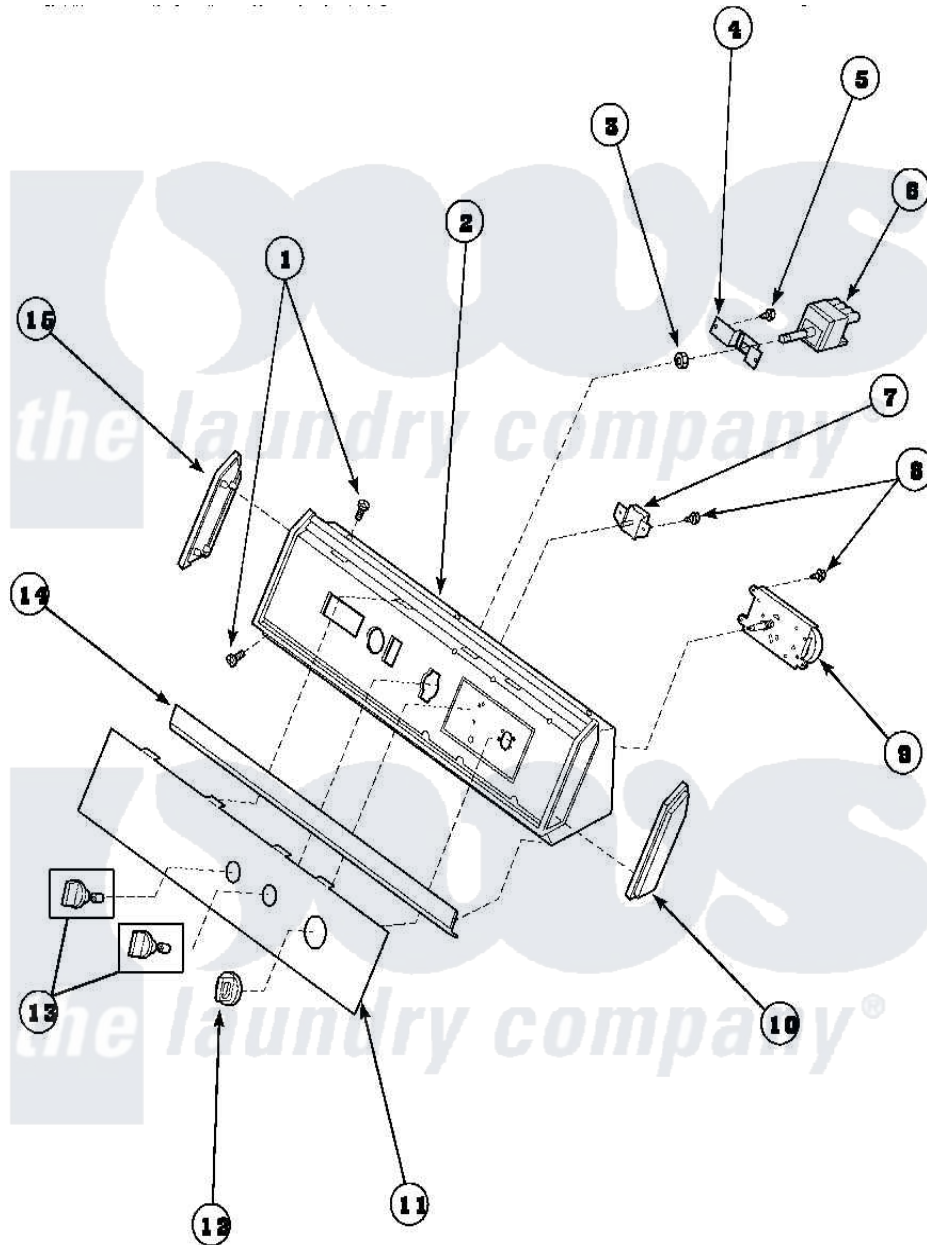

**Amana AEM427W2 (BOM: PAEM427W2) 06 - GRAPHIC PANEL, CONTROL HOOD AND CONTROLS**

Amana Residential Amana AEM427W2 (BOM: PAEM427W2) Dryer Parts Parts Diagram 06 - GRAPHIC PANEL, CONTROL HOOD AND CONTROLS  
 Click on the part number to view part

Item	Original Part Number	Replaced By	Status	Part Description
1	32993		Not Available	SCREW, No.8ABX3/4 POZIDRI
"	31752		Not Available	SCREW, No.8ABX3/4 POZIDRI
2	62745	<a href="#">660966</a>		Switch-WL
"	59937		Not Available	ASSY, HOOD MTG
3	57584		Not Available	NUT
4	<a href="#">59704</a>			Bracket, Switch Mount
5	<a href="#">31260</a>			Screw, No.8 X 3/8 Ind H
6	Y61511		Not Available	SWITCH,FABRIC SELECTOR
7	<a href="#">500823</a>			Signal, Rotary
8	501086	<a href="#">90767</a>		Screw, 8A X 3/8 HeX Washer Head Tapping
9	<a href="#">502963</a>			Timer, 3 Cycle
10	<a href="#">31248</a>			Cap, End-RH-Chrome
11	502203		Not Available	PANEL, GRAPHICS GRAY