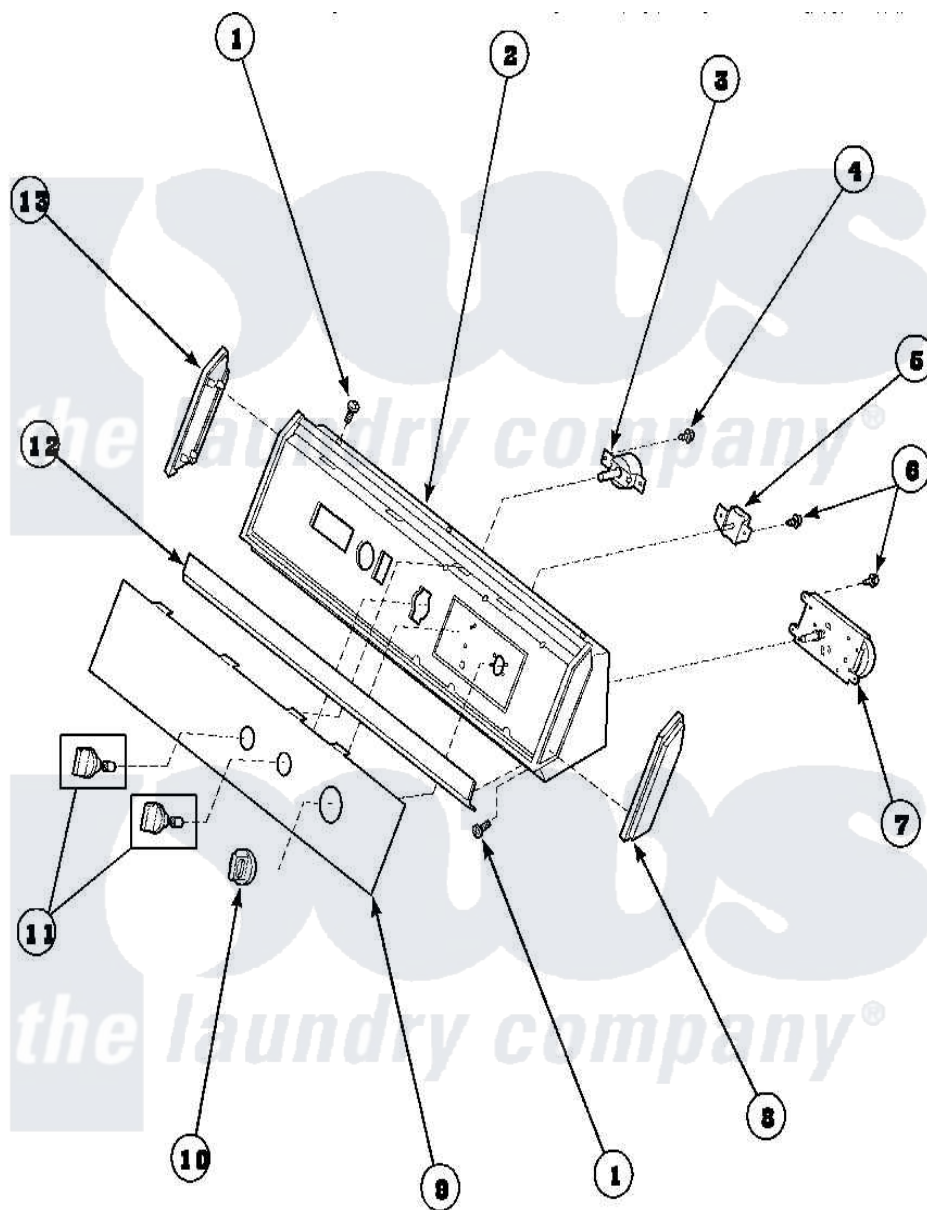

# Amana AEM427W2 (BOM: PAEM427W2) 07 - GRAPHIC PANEL, CONTROL HOOD AND CONTROLS

Amana Residential Amana AEM427W2 (BOM: PAEM427W2) Dryer Parts Parts Diagram 07 - GRAPHIC PANEL, CONTROL HOOD AND CONTROLS  
 Click on the part number to view part

Item	Original Part Number	Replaced By	Status	Part Description
1	32993		Not Available	SCREW, No.8ABX3/4 POZIDRI
"	31752		Not Available	SCREW, No.8ABX3/4 POZIDRI
2	62745	<a href="#">660966</a>		Switch-WL
"	59937		Not Available	ASSY, HOOD MTG
3	<a href="#">62173</a>			Switch, Temperature Select
4	<a href="#">31260</a>			Screw, No.8 X 3/8 Ind H
5	<a href="#">500823</a>			Signal, Rotary
6	501086	<a href="#">90767</a>		Screw, 8A X 3/8 HeX Washer Head Tapping
7	502967	<a href="#">502967P</a>		Timer 5 Cycle Package
8	<a href="#">31248</a>			Cap, End-RH-Chrome
9	502200	<a href="#">154089501</a>		Control Electrical
"	502445		Not Available	PANEL, GRAPHICS WHITE
10	62234		Not Available	ASSY, TIMER KNOB & SKIRT

10	02204	Not Available	WHITE
"	62176	Not Available	ASSY,TIMER KNOB & SKIR
11	<a href="#">33610</a>		Assembly, Knob-Rotary-Black
"	33688	<a href="#">36701W</a>	Knob
12	61849R	Not Available	TRIM, CONT PNL TOP
13	31249	Not Available	CAP,END-L.H.-CHROME