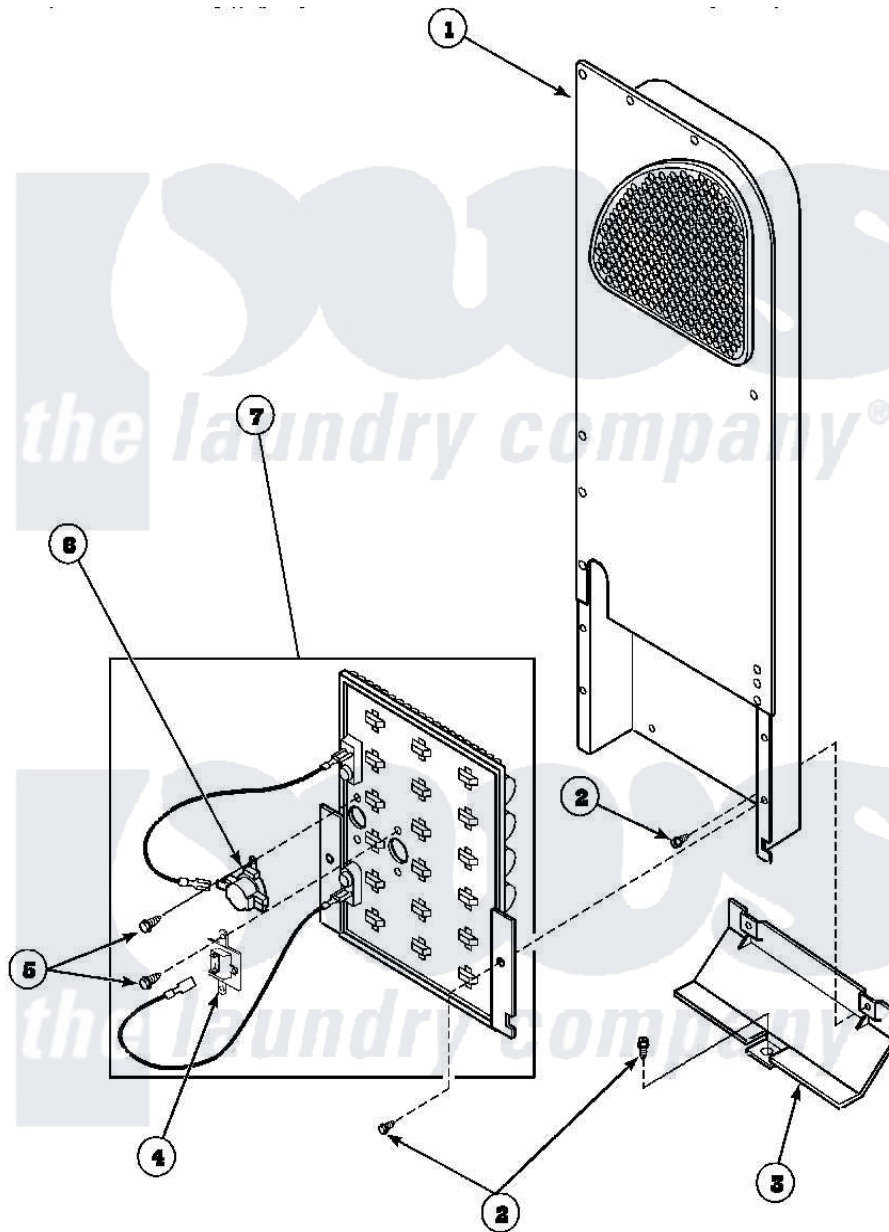

**Amana AEM427W2 (BOM: PAEM427W2) 08 - HEATER BOX ASSY
ORIGINALLY ON ELEC DRYER**

Amana Residential Amana AEM427W2 (BOM: PAEM427W2) Dryer Parts Parts Diagram 08 - HEATER BOX ASSY ORIGINALLY ON ELEC DRYER
Click on the part number to view part

Item	Original Part Number	Replaced By	Status	Part Description
1	500179P	503605		Assembly, Heater Duct
2	501668	503688		Screw, 10B-16 X .34 I
3	60952		Not Available	SHIELD,HEAT DUCT
4	62600	40113801		Fuse, Thermal
5	23222	3177991		Screw
6	Y62641	W10116735		Thermistor-Fix
7	61928			Heater Assembly 208V
"	61927			Heater Assembly