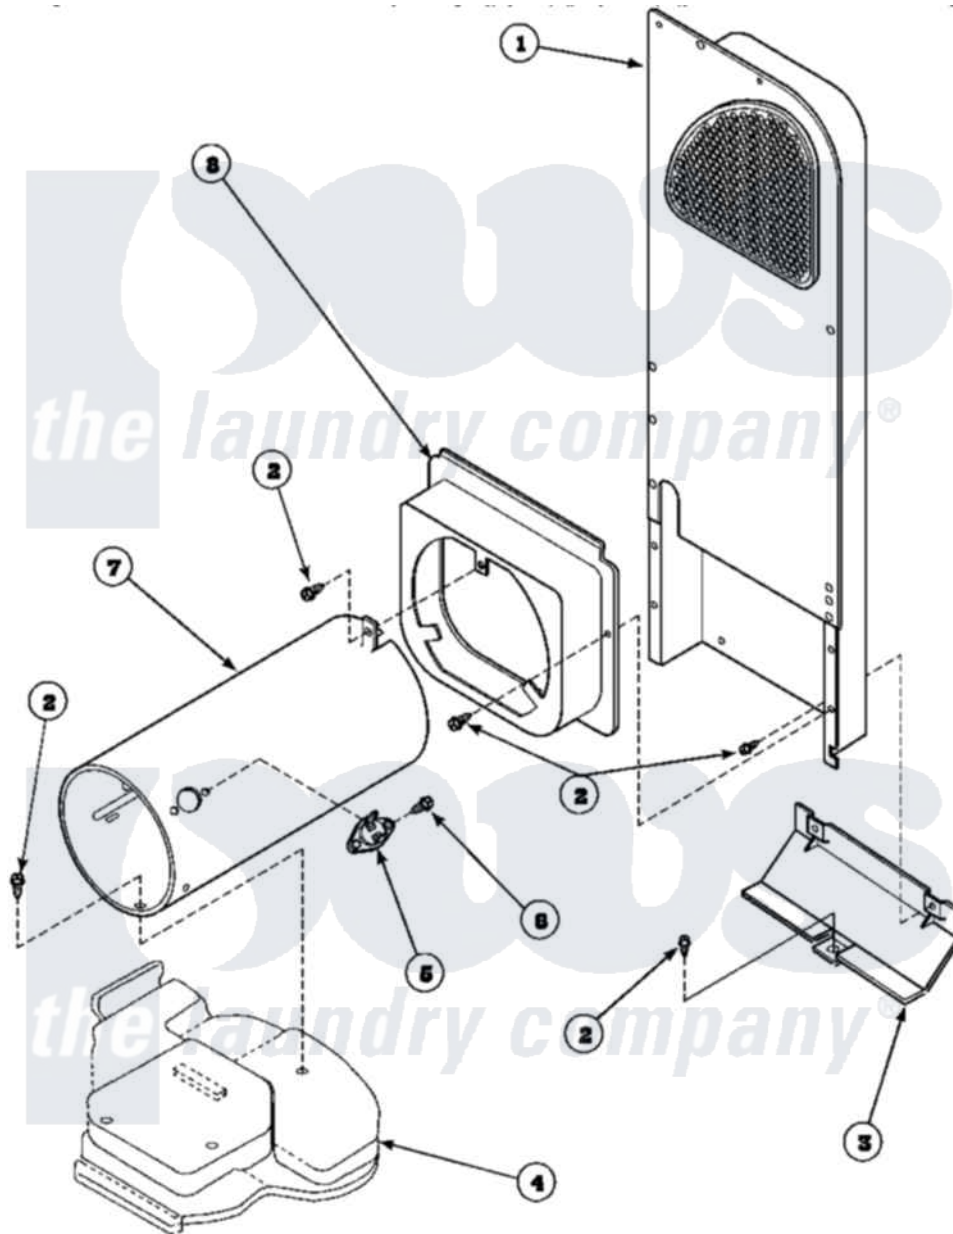

**Amana AEM427W2 (BOM: PAEM427W2) 09 - HEATER BOX ASSY
ORIGINALLY ON GAS DRYER**

Amana Residential Amana AEM427W2 (BOM: PAEM427W2) Dryer Parts Parts Diagram 09 - HEATER BOX ASSY ORIGINALLY ON GAS DRYER
Click on the part number to view part

Item	Original Part Number	Replaced By	Status	Part Description
1	500179P	503605		Assembly, Heater Duct
2	501668	503688		Screw, 10B-16 X .34 I
3	60952		Not Available	SHIELD,HEAT DUCT
4	500070			Base, Dryer
5	Y61886			Thermostat, Limit-Blk
6	51782		Not Available	SCREW, 6B-20X5/16
7	61974		Not Available	BURNER HOUSING
8	500122	510101		Shroud Heat Duct