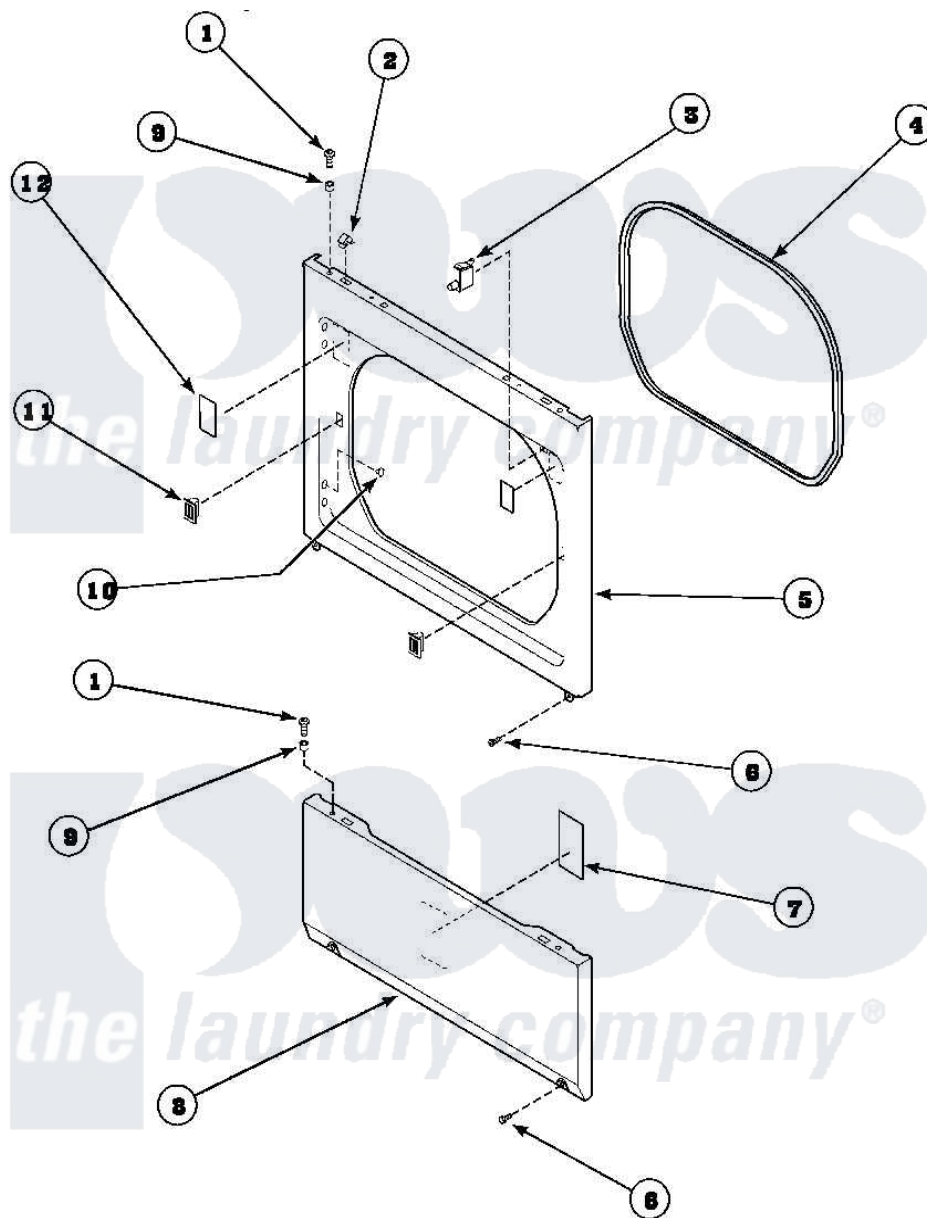

Amana AEM427W2 (BOM: PAEM427W2) 12 - LOWER ACCESS PANEL, FRONT PANEL AND SEAL

Amana [Residential Amana AEM427W2 \(BOM: PAEM427W2\) Dryer Parts](#) Parts Diagram 12 - LOWER ACCESS PANEL, FRONT PANEL AND SEAL
 Click on the part number to view part

Item	Original Part Number	Replaced By	Status	Part Description
1	32671	Y014874		Screw, Idler Arm And Sleeve
2	28835	22001650		Fastener, Spring
3	Y62872	W10169313		Switch-Dor
4	500034			Seal, Front Panel
5	500033		Not Available	FRONT PANEL
6	33562	27001200		Screw
7	500670		Not Available	STICKER NG OR MIXED GA
8	500044		Not Available	LOWER ACCESS PANEL
9	56079	505187		Locator, Panel
10	500227	505295		Screw, No.8ab-16 x 3/4 PH
11	54660	LA-1003		Door Catch Kit
12	500281		Not Available	STICKER