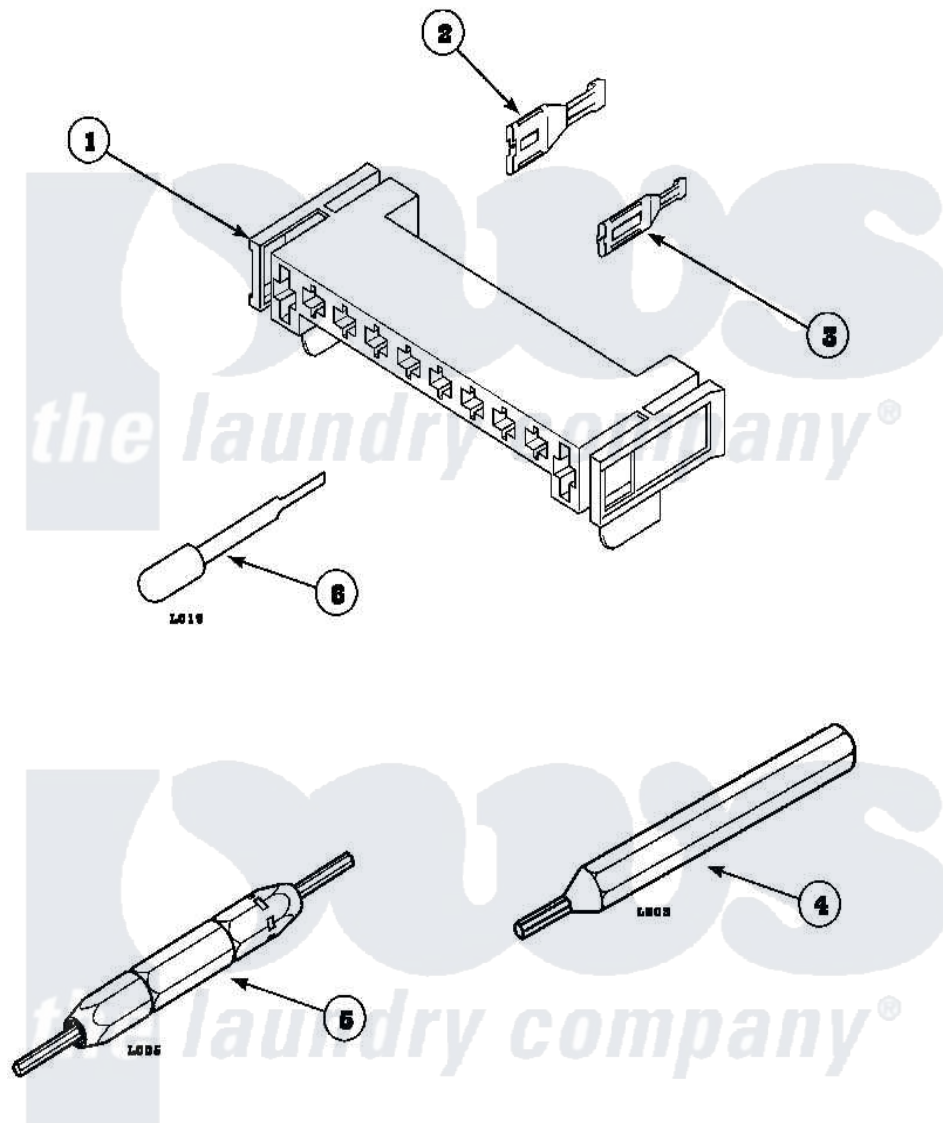

**Amana AEM427W2 (BOM: PAEM427W2) 13 - MOTOR CONNECTION
BLOCK, TERMINALS TOOLS**

Amana Residential Amana AEM427W2 (BOM: PAEM427W2) Dryer Parts Parts Diagram 13 - MOTOR CONNECTION
BLOCK, TERMINALS TOOLS
Click on the part number to view part

Item	Original Part Number	Replaced By	Status	Part Description
1	00255		Not Available	(1/4 INCH-FOR (1) 12 GAUGE WIR
"	500338			Housing-10 Position
2	00225		Not Available	SPADE TERMINAL
"	Y00256			Spade Terminal Or
3	Y00188			Molex Terminal
4	128P4		Not Available	(FOR USE ON GAS DRYER TERMINAL
5	190P4			Terminal Extractor Tool
6	283P4			Terminal Extractor Tool