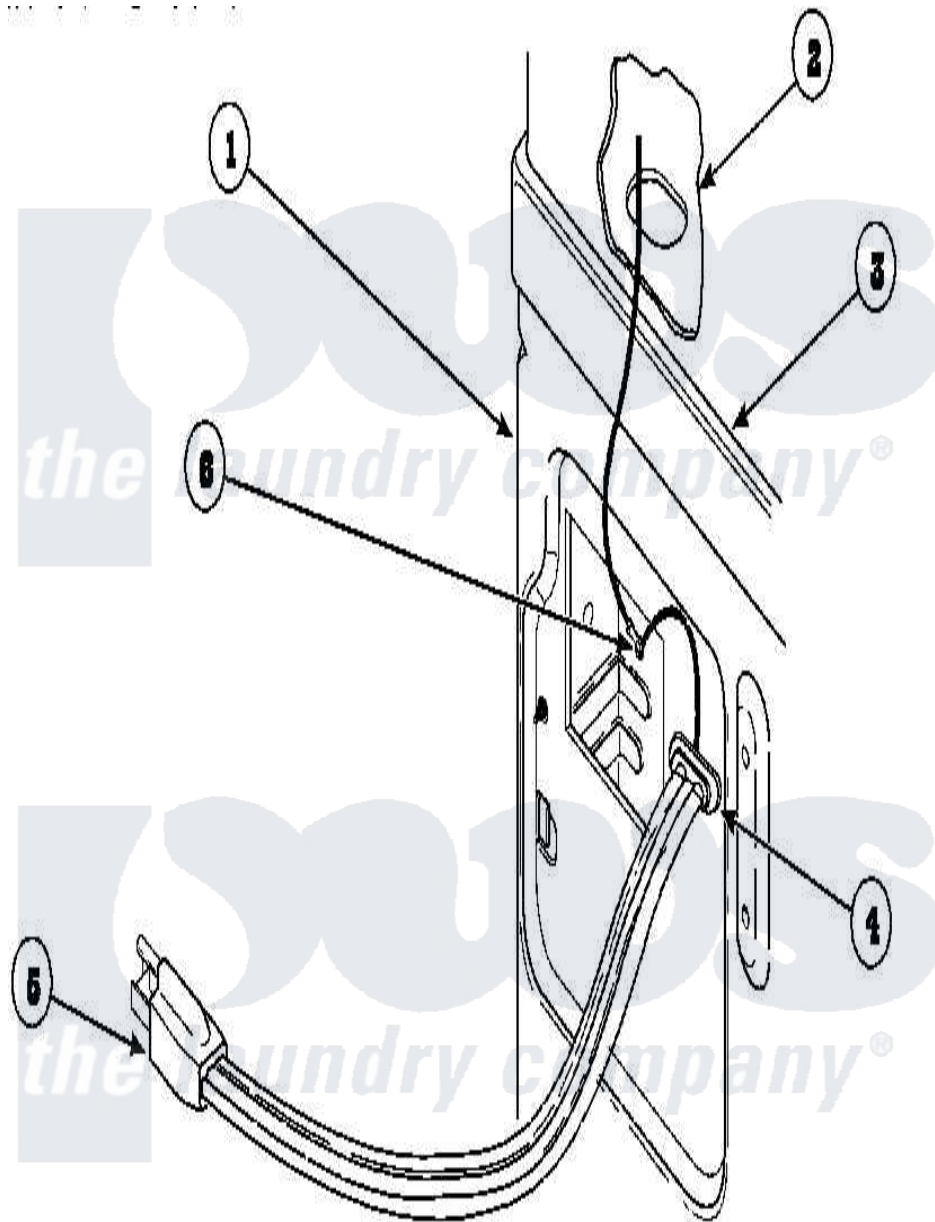

Amana AEM427W2 (BOM: PAEM427W2) 15 - POWER CORDS

Amana [Residential Amana AEM427W2 \(BOM: PAEM427W2\) Dryer Parts](#) Parts Diagram 15 - POWER CORDS
 Click on the part number to view part

Item	Original Part Number	Replaced By	Status	Part Description
1	500001P		Not Available	(ADD LETTER BEFORE "P" IN PART
2	500343		Not Available	PANEL, BACK(HOME HOOD)
3	500085P		Not Available	(ADD LETTER L-L, W-W TO PART N
4	21903	211881		Grommet, Cord Part Not Used-Gas Models Only
5	Y56222	27001142		Cord, Power
6	501668	503688		Screw, 10B-16 X .34 I
"	20530			Screw, 10-24 x 3/8 Hex