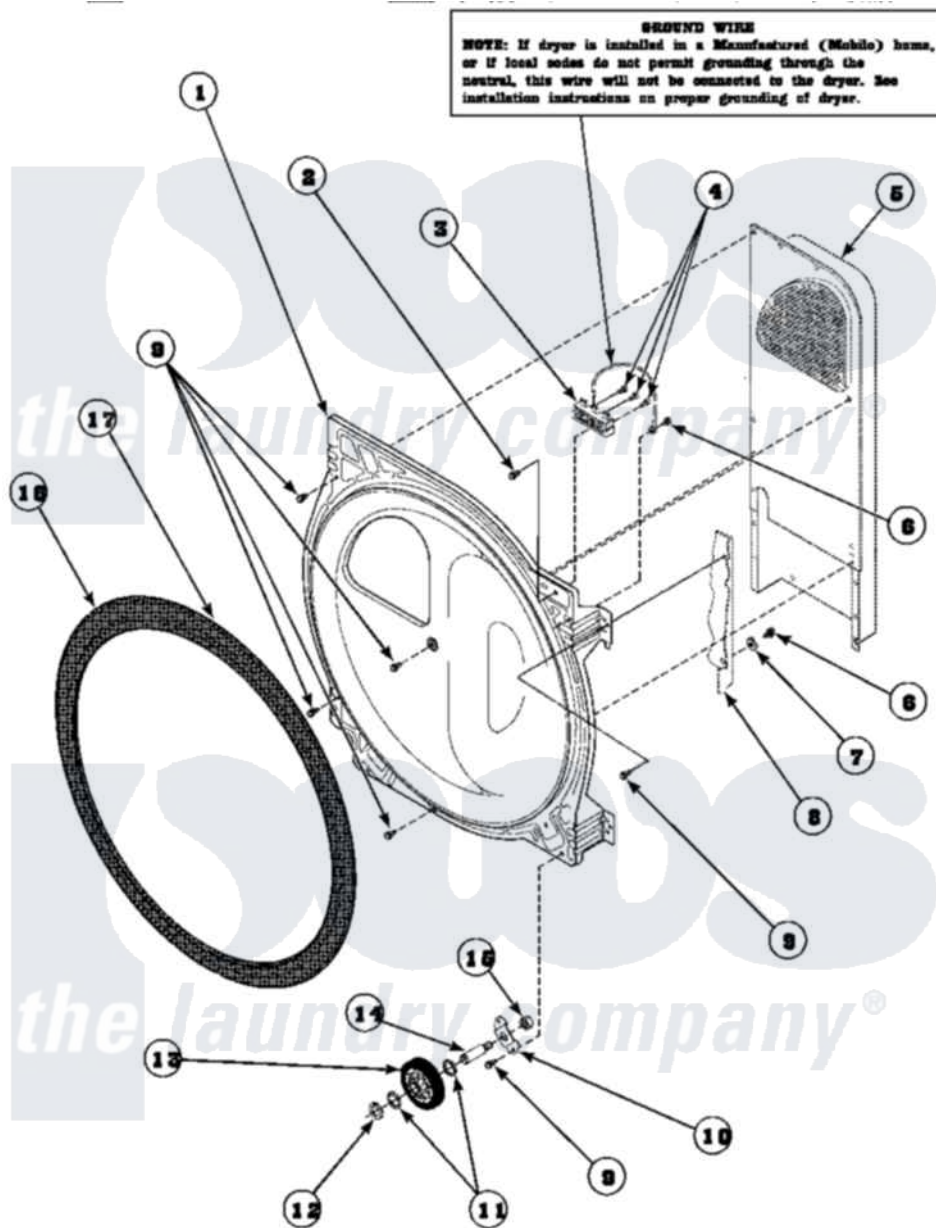

Amana AEM427W2 (BOM: PAEM427W2) 16 - REAR BLKHD/FELT SEAL/CYL ROLLER & TERM

Amana Residential Amana AEM427W2 (BOM: PAEM427W2) Dryer Parts Parts Diagram 16 - REAR BLKHD/FELT SEAL/CYL ROLLER & TERM
 Click on the part number to view part

Item	Original Part Number	Replaced By	Status	Part Description
1	5002614W		Not Available	REAR BULKHEAD
2	501285			Screw, No.12 X 9/16-Pla
3	61923P	61923		Block, Terminal
4	Y61199	3400094		Screw, 10-32 X 3/8
5	500179P	503605		Assembly, Heater Duct
6	20530			Screw, 10-24 x 3/8 Hex
7	51474		Not Available	WASHER, 13/64IDX1/2ODX.
8	500001P		Not Available	(ADD LETTER BEFORE "P" IN PART
9	501668	503688		Screw, 10B-16 X .34 I
10	500062	40113601		Assembly, Roller Brkt
11	52549			Washer, 501 ID X3/4 Odx
12	23748			Ring, Retaining
13	500214P	37001042		Assembly, Cylinder Roller
14	56461			Shaft

15	56156	358160	Nut
16	501801	37001132	Seal, Cylinder
17	22506P	511637P	Adh Dow 737 Clr 3 Oz Tube