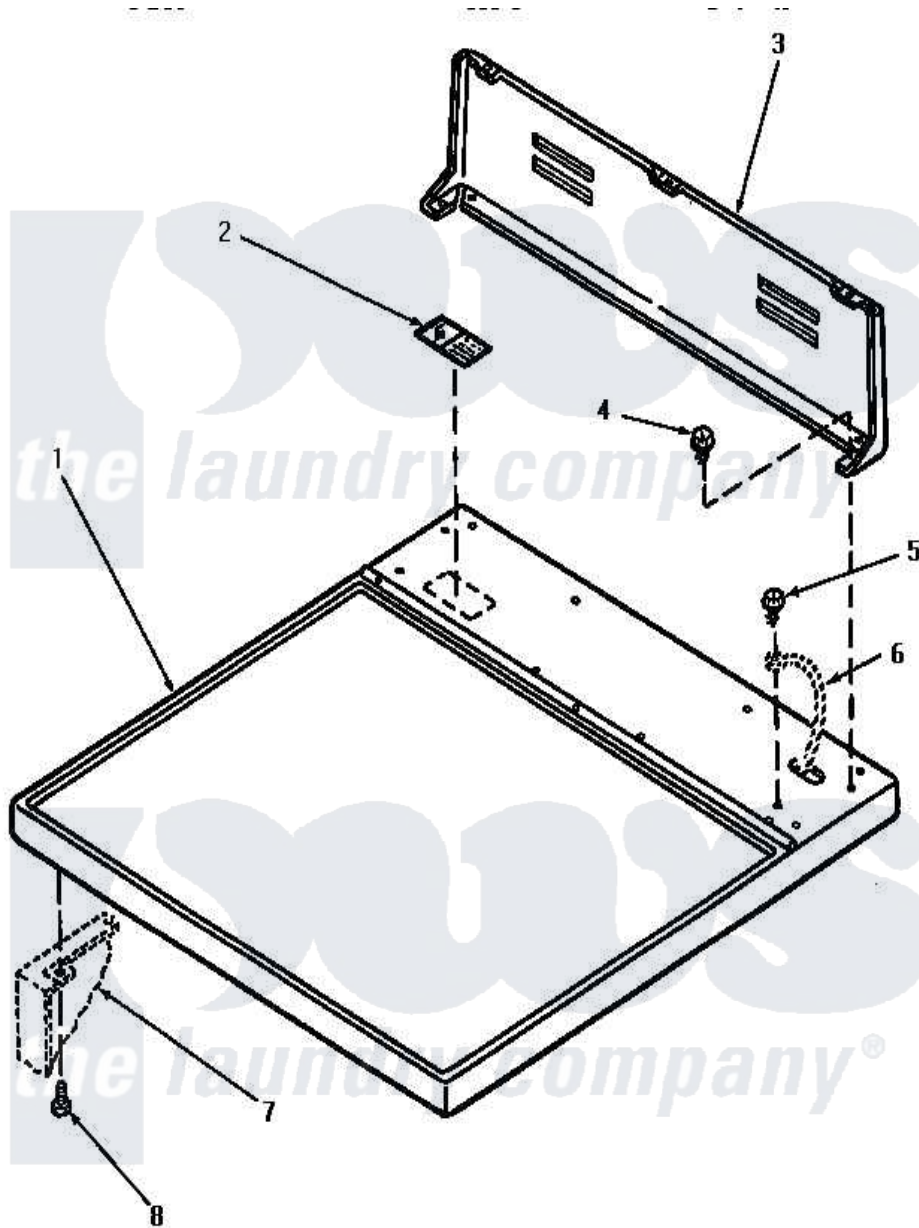

# Amana AEM433 01 - CABINET TOP AND CONTROL HOOD REAR PANEL

Amana [Residential Amana AEM433 Dryer Parts](#) Parts Diagram 01 - CABINET TOP AND CONTROL HOOD REAR PANEL

[Click on the part number to view part](#)

Item	Original Part Number	Replaced By	Status	Part Description
1	60815H		Not Available	ASSY, TOP PANEL-DOMESTI
"	60815L		Not Available	CABINET TOP, ALMOND
"	60815W		Not Available	ASSY, TOP & CARTON
2	24903		Not Available	STICKER, DISCONNECT POW
3	59970		Not Available	CONTROL HOOD, REAR PANEL
4	23962	<a href="#">W10116760</a>		Screw
5	<a href="#">20530</a>			Screw, 10-24 x 3/8 Hex
6	Y00000000		Not Available	SEE NOTE GROUND WIRE, GREEN
7	Y00000000		Not Available	SEE NOTE CABINET -- (SEE PAGE 9, KEY 10)
8	25723	<a href="#">27001200</a>		Screw