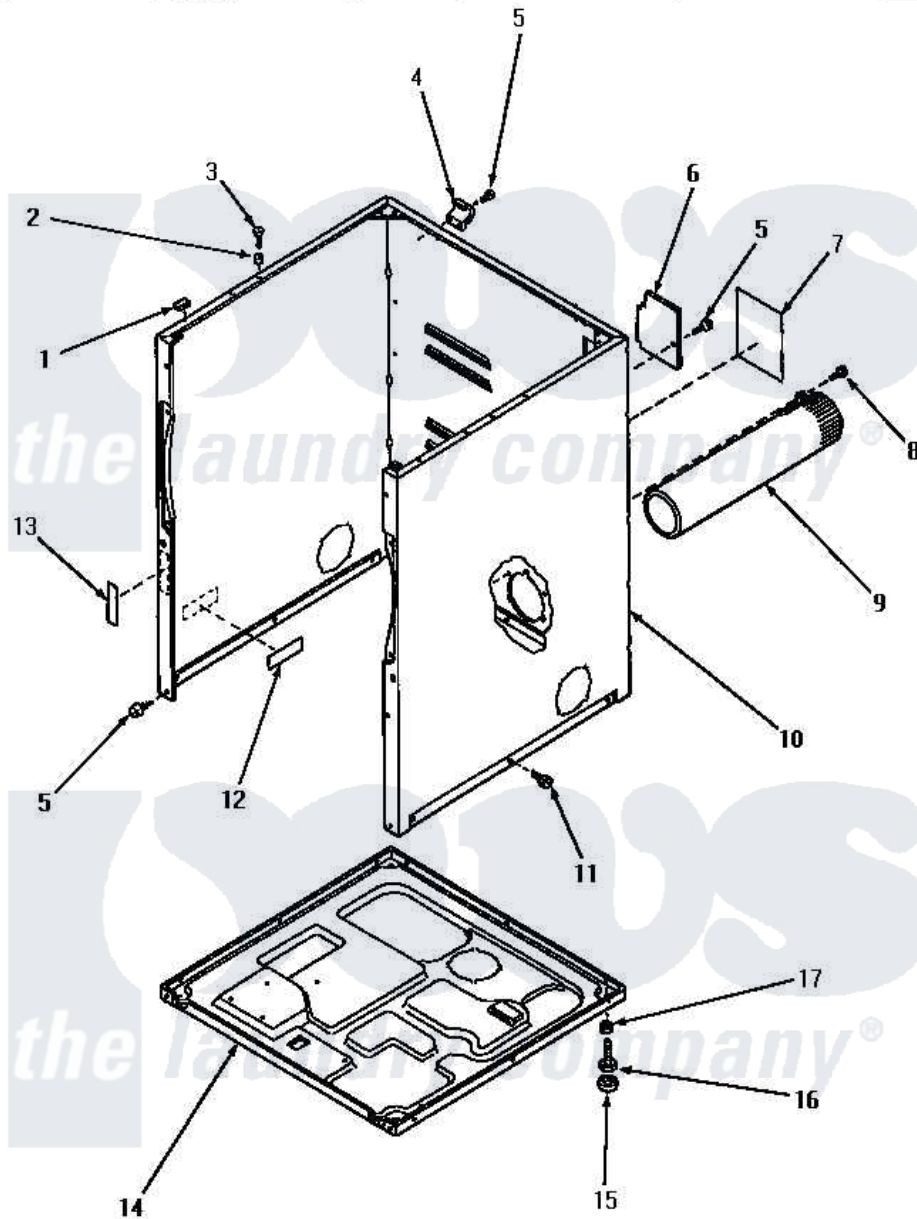

Amana AEM433 02 - CABINET, EXHAUST DUCT AND BASE

Amana Residential Amana AEM433 Dryer Parts Parts Diagram 02 - CABINET, EXHAUST DUCT AND BASE
 Click on the part number to view part

Item	Original Part Number	Replaced By	Status	Part Description
1	Y56128			Pad, Bumper
2	56079	505187		Locator, Panel
3	32671	Y014874		Screw, Idler Arm And Sleeve
4	60826		Not Available	HINGE, TOP
5	25723	27001200		Screw
6	60821			Access Cover
7	58866		Not Available	STICKER,WARNING-GROUND
8	56392		Not Available	SCREW,8-18 X 3/8 TAPPI
9	56118		Not Available	ASSY, EXHAUST DUCT
10	60813HP		Not Available	ASSY, DRYER CABINET
"	60813LP			Xxxassy, Dryer Cabinet
"	60813WP		Not Available	xxxASSY, DRYER CABINET
11	56264	27001200		Screw
12	61294		Not Available	(ELECTRIC MODELS)
13	24903		Not Available	STICKER,DISCONNECT POW

14	60811		Assembly, Base-Complete
15	70282	Y314137	Foot, Rubber
16	Y52696	Y305086	Adjustable Leg And Nut
17	20274	62739	Nut, Lock