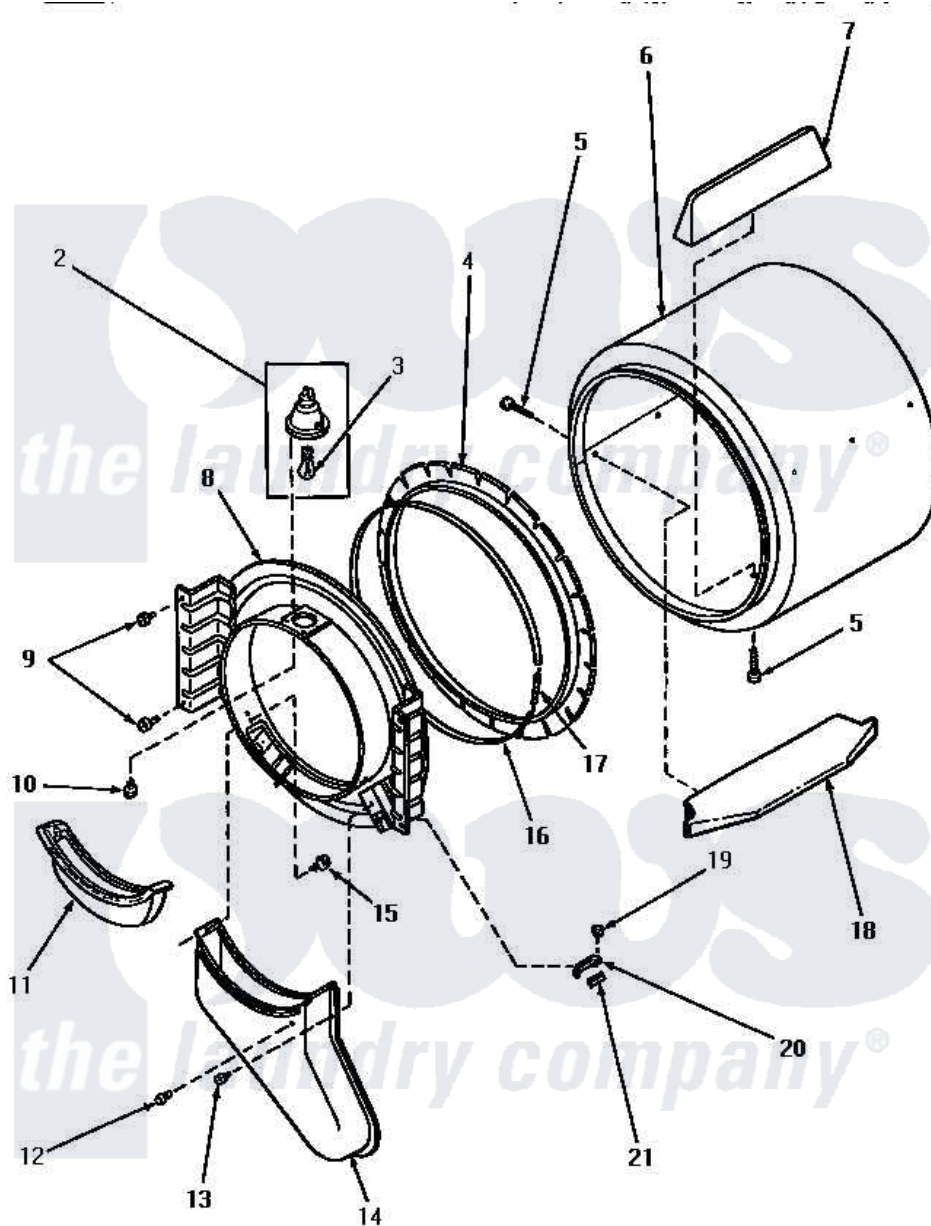

# Amana AEM433 04 - FR BLKHD, AIR DUCT, FELT SEAL & CYLINDER

Amana Residential Amana AEM433 Dryer Parts Parts Diagram 04 - FR BLKHD, AIR DUCT, FELT SEAL & CYLINDER  
 Click on the part number to view part

Item	Original Part Number	Replaced By	Status	Part Description
2	60953P		Not Available	CYLINDER LIGHT ASSEMBLY
3	Y60954	<a href="#">67001316</a>		Bulb, Light
4	<a href="#">56088</a>			Assembly, Seal
5	56131		Not Available	SCREW,10BT X 1 TAPPING
6	61073P		Not Available	ASSY,CYLINDER-WHITE
7	Y61399		Not Available	BAFFLE,CYLINDER-SHORT-
8	62160W		Not Available	ASSY,BULKHEAD & GLIDE FRT
"	62142W		Not Available	ASSY,BULKHEAD-FRONT-SV
9	25723	<a href="#">27001200</a>		Screw
10	<a href="#">31260</a>			Screw, No.8 X 3/8 Ind H
11	<a href="#">61376P</a>			Filter, Lint-White W/Inst.
12	56938		Not Available	BUMPER
13	56392		Not Available	SCREW,8-18 X 3/8 TAPPI
14	<a href="#">60786</a>			Assembly, Air Duct-Front
15	23628	<a href="#">489464</a>		Screw

16	Y56090	Not Available	SEAL STRAP
17	<a href="#">52310</a>		Spring
18	Y61027	Not Available	BAFFLE,CYLINDER-EXTEND
19	23962	<a href="#">W10116760</a>	Screw
20	<a href="#">61448</a>		Glide, Cylinder-Rulon F
21	<a href="#">58049</a>		Pad, Thin