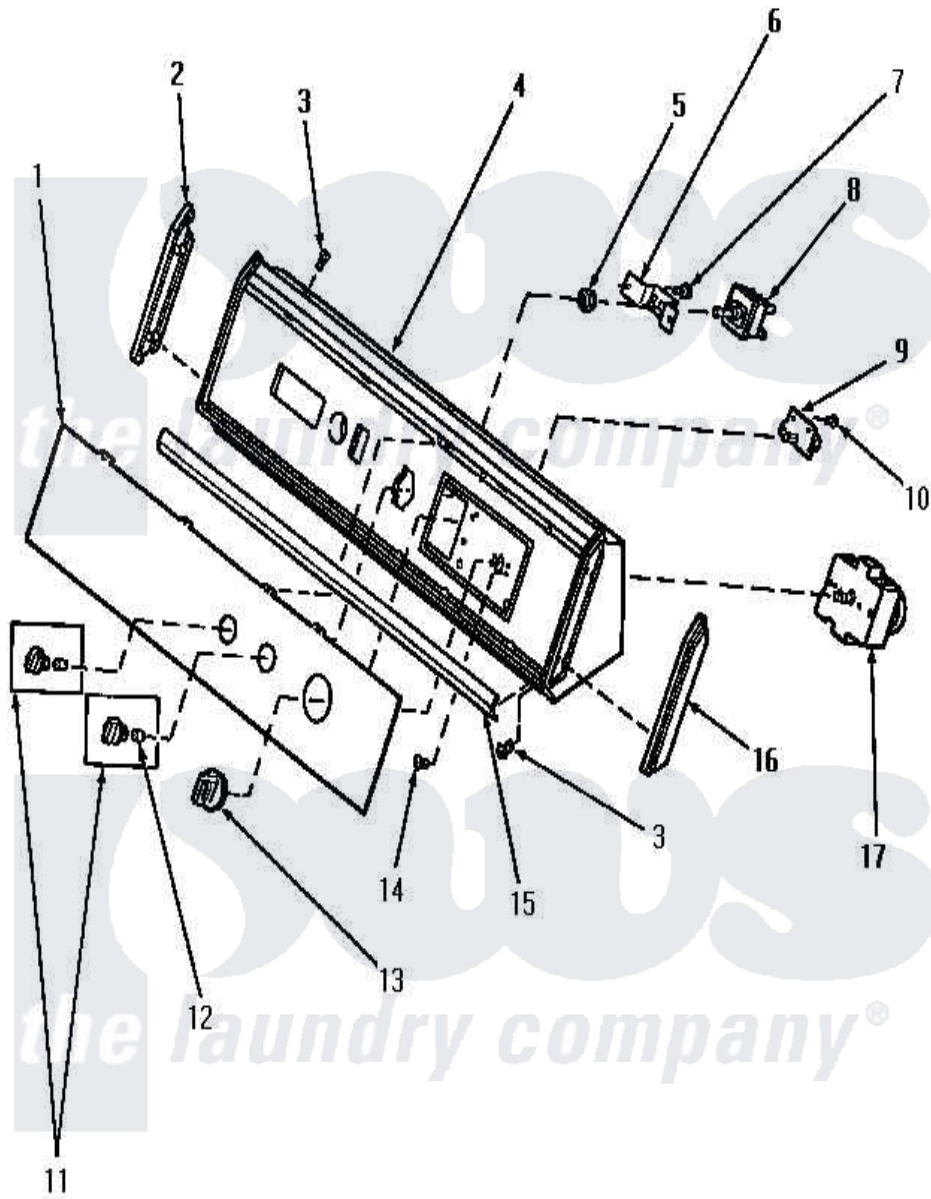

Amana AEM433 05 - GRAPHICS PANEL, CTRL HOOD AND CTRLS

Amana Residential Amana AEM433 Dryer Parts Parts Diagram 05 - GRAPHICS PANEL, CTRL HOOD AND CTRLS
 Click on the part number to view part

Item	Original Part Number	Replaced By	Status	Part Description
"	NOTE:		Not Available	NOTE 2: STARTING SERIAL NO. S6564538ZE, ALL HOME LAUNDRY DRYERS WERE MANUFACTURED WITH A NEW CYLINDER ROLLER. IT IS EQUIPPED WITH A LONGER BEARING, SO THE THR
1	62229		Not Available	PANEL,GRAPHIC
2	31249		Not Available	CAP,END-L.H.-CHROME
3	31752		Not Available	SCREW,No.8ABX3/4 POZIDRI
4	61857		Not Available	CONTROL HOOD ASSEMBLY
5	57584		Not Available	NUT
6	59704			Bracket, Switch Mount
7	31260			Screw, No.8 X 3/8 Ind H
8	Y61511		Not Available	SWITCH,FABRIC SELECTOR
9	59450		Not Available	SWITCH,ROTATE-TO-START
10	23962	W10116760		Screw