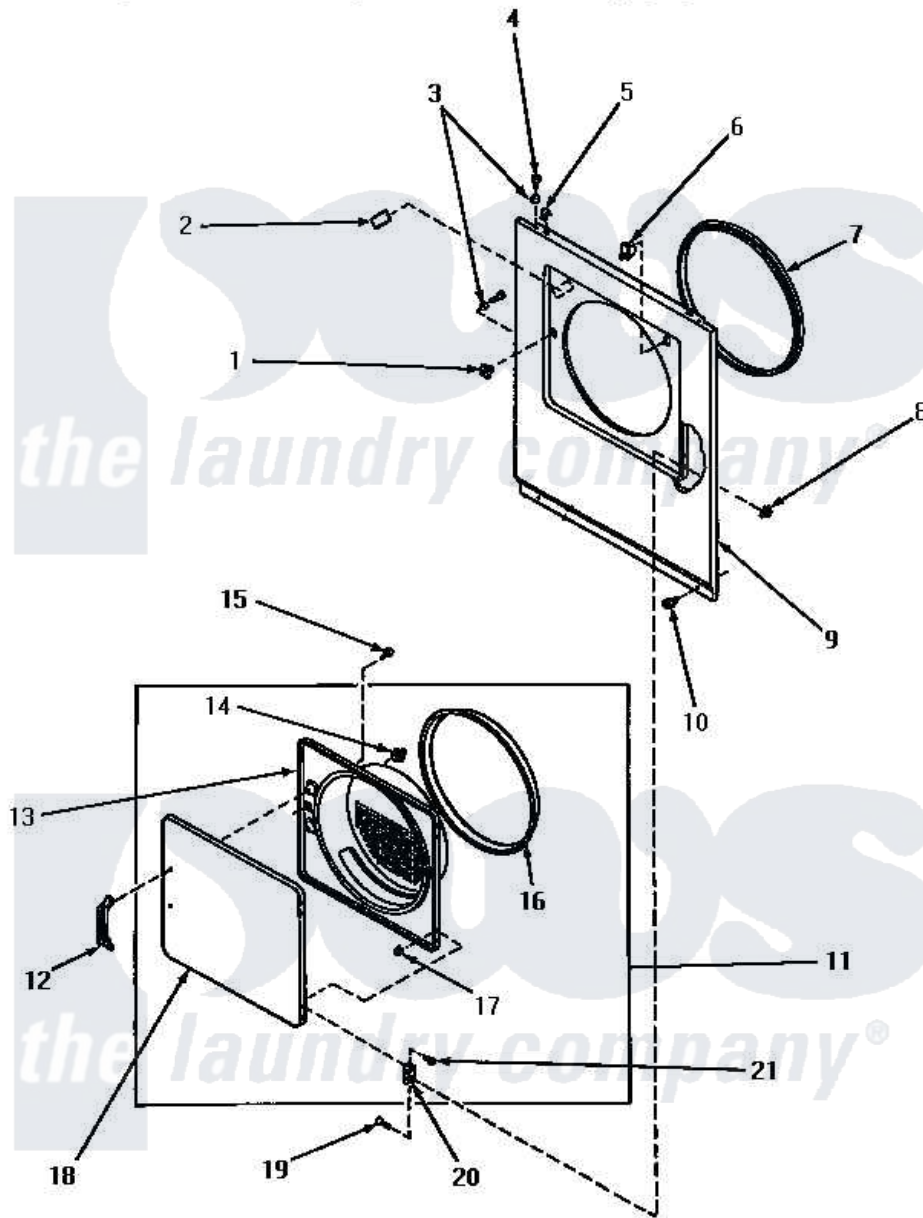

# Amana AEM433 07 - LOADING DOOR, FRONT PANEL AND SEALS

Amana Residential Amana AEM433 Dryer Parts Parts Diagram 07 - LOADING DOOR, FRONT PANEL AND SEALS  
 Click on the part number to view part

Item	Original Part Number	Replaced By	Status	Part Description
1	54660	<a href="#">LA-1003</a>		Door Catch Kit
2	<a href="#">58854</a>			Repl By 500281
3	56079	<a href="#">505187</a>		Locator, Panel
4	32671	<a href="#">Y014874</a>		Screw, Idler Arm And Sleeve
5	28835	<a href="#">22001650</a>		Fastener, Spring
6	56052	<a href="#">W10169313</a>		Switch-Dor
7	<a href="#">Y61380</a>			Seal, Front Panel
8	51236	<a href="#">488130</a>		Nut
9	62420H		Not Available	FRONT PANEL, HARVEST GOLD
"	62420L	<a href="#">62420LP</a>		Assembly
"	62420W		Not Available	FRONT PANEL, WHITE
10	58637	<a href="#">27001200</a>		Screw
11	62151H		Not Available	ASSY,DOOR
"	62151W		Not Available	ASSY,DOOR
"	62151L		Not Available	ASSY,DOOR
12	54068P	<a href="#">61925</a>		Pull Door Commercial Black

13	62152H		Not Available	INNER DOOR PANEL, HARVEST GOLD
"	62152L	<a href="#">62152P</a>		Liner
"	62152W		Not Available	LINER,DOOR
14	54661	<a href="#">LA-1003</a>		Door Catch Kit
15	52150	<a href="#">489464</a>		Screw
16	61379	<a href="#">61379P</a>		Door Seal
17	<a href="#">23407</a>			Nut, Speed-8A Tinn C15
18	62153W		Not Available	PANEL OUTER DOOR
"	62153L		Not Available	DOOR
"	<a href="#">62153H</a>			Door
19	<a href="#">22649</a>			Screw, 8-32 X 13/32 FI
20	56045P	<a href="#">56045</a>		Hinge
21	52864	<a href="#">500226</a>		Screw, 8b-16 x 5/8 Tap