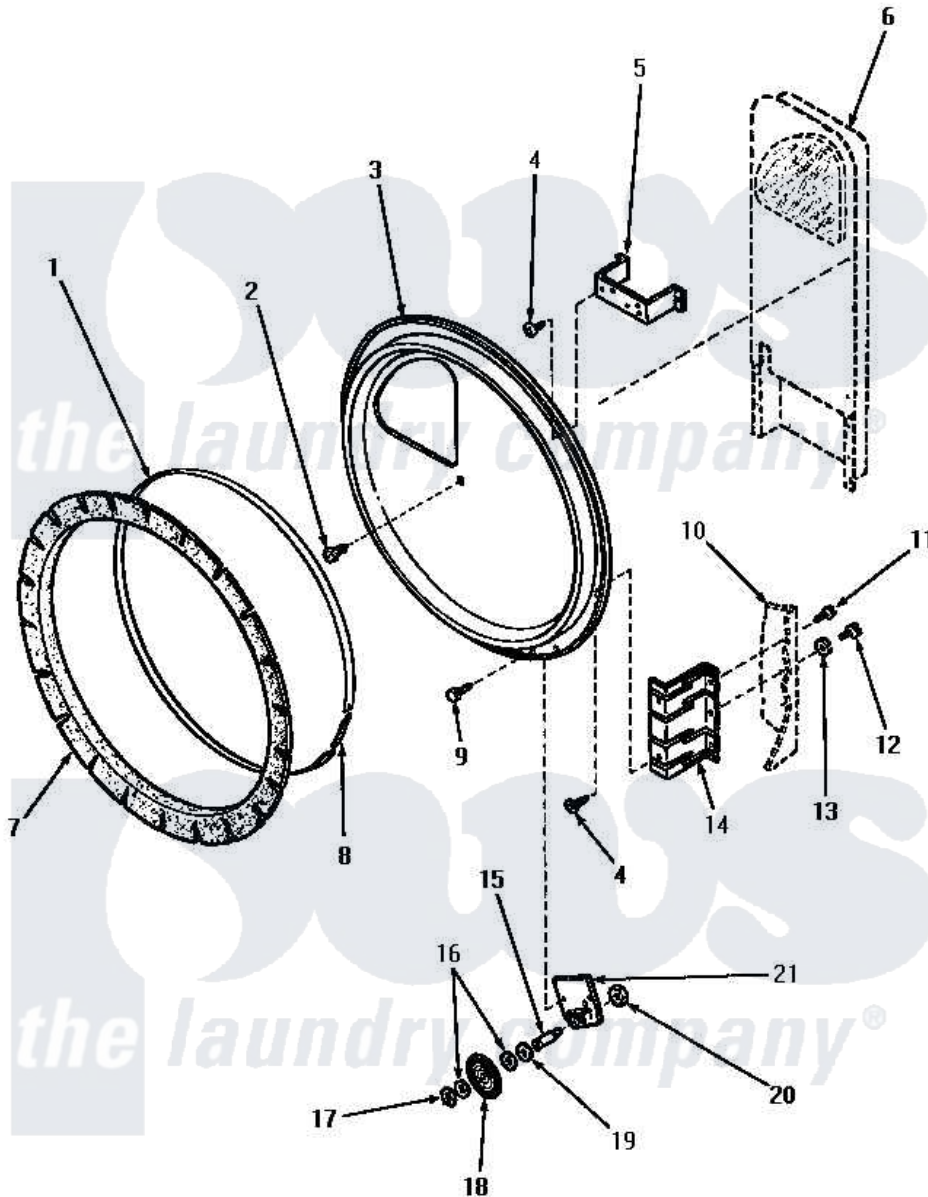

# Amana AEM433 10 - REAR BLKHD, FELT SEAL & CYLINDER ROLLER

Amana Residential Amana AEM433 Dryer Parts Parts Diagram 10 - REAR BLKHD, FELT SEAL & CYLINDER ROLLER  
 Click on the part number to view part

Item	Original Part Number	Replaced By	Status	Part Description
1	Y56090		Not Available	SEAL STRAP
2	23628	<a href="#">489464</a>		Screw
3	Y61127		Not Available	ASSY, REAR BULKHEAD/BRKT
4	56078	<a href="#">M400664</a>		SCrew Tap Trs Cr Rec 1016AB
5	60823	<a href="#">60823P</a>		Bracket, Terminal Block
6	Y00000000		Not Available	SEE NOTE HEAT DUCT -- (SEE PAGE 7)
7	<a href="#">56088</a>			Assembly, Seal
8	<a href="#">52310</a>			Spring
9	51780	<a href="#">3390631</a>		Screw, 10-16 X 3/8
10	Y00000000		Not Available	SEE NOTE CABINET -- (SEE PAGE 9, KEY 10)
11	25723	<a href="#">27001200</a>		Screw
12	<a href="#">52909</a>			Screw, 10B-16 X 1/2 HeX
13	51474		Not Available	WASHER, 13/64IDX1/2ODX.
14	56055		Not Available	BRACKET,BULKHEAD-REAR

15	<a href="#">56461</a>		Shaft
16	<a href="#">52549</a>		Washer, 501 ID X3/4 Odx
17	<a href="#">23748</a>		Ring, Retaining
18	56457	<a href="#">62649P</a>	Roller- CY
19	23886	Not Available	WASHER, .578IDX1.25ODX1
20	56156	<a href="#">358160</a>	Nut
21	56042	Not Available	BRACKET, CYLINDER ROLLER