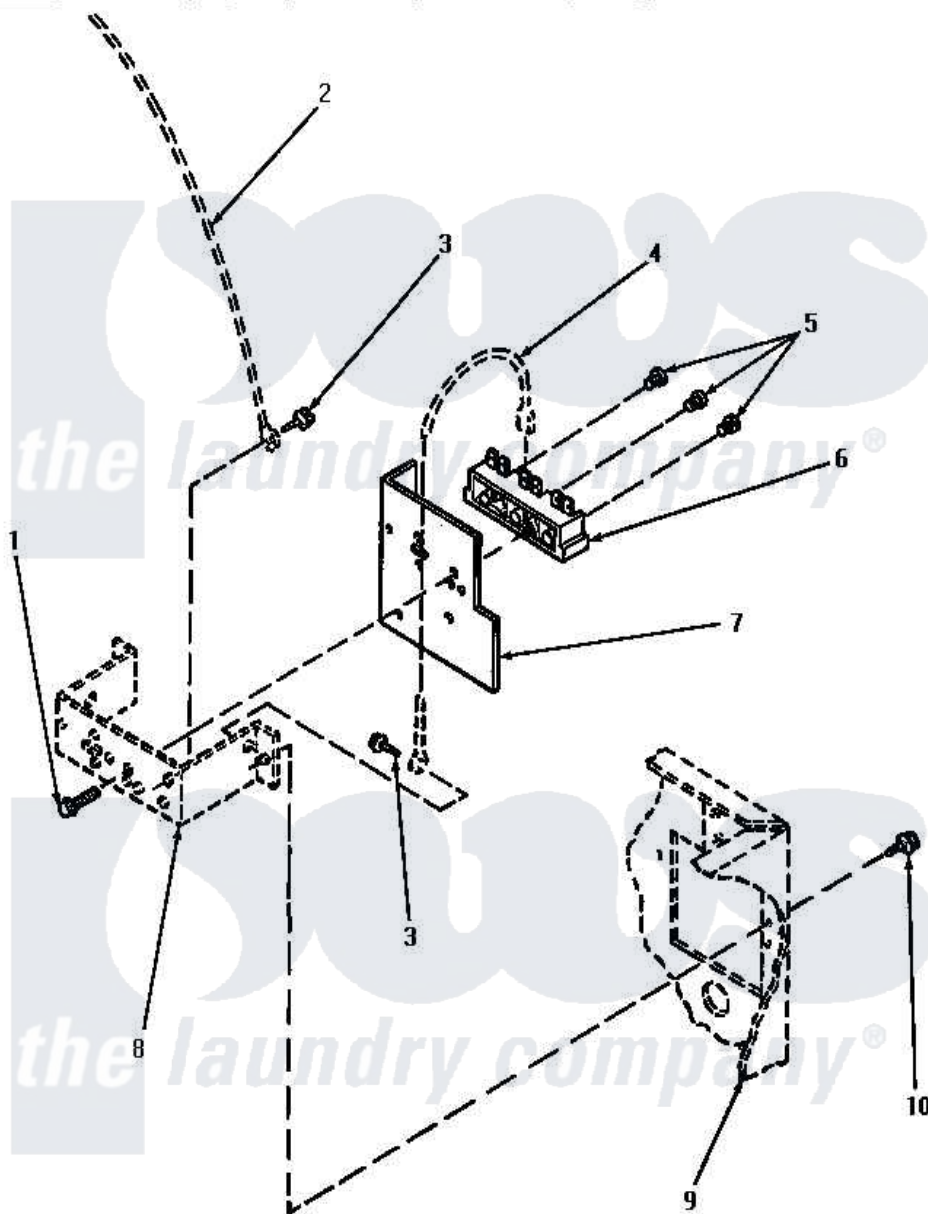

Amana AEM433 11 - TERMINAL BLOCK

Amana Residential Amana AEM433 Dryer Parts Parts Diagram 11 - TERMINAL BLOCK
 Click on the part number to view part

Item	Original Part Number	Replaced By	Status	Part Description
1	Y61200	501285		Screw, No.12 X 9/16-Pla
2	Y00000000		Not Available	SEE NOTE GROUND WIRE, GREEN
3	20530			Screw, 10-24 x 3/8 Hex
4	Y00000000		Not Available	SEE NOTE GROUND WIRE, GREEN -- (SEE NOTE 1)
5	Y61199	3400094		Screw, 10-32 X 3/8
6	61923P	61923		Block, Terminal
7	56087			Shield, Terminal Block
8	Y00000000		Not Available	SEE NOTE TERMINAL BLOCK BRACKET -- (SEE PAGE 6)
9	Y00000000		Not Available	SEE NOTE CABINET -- (SEE PAGE 9, KEY 10)
10	25723	27001200		Screw