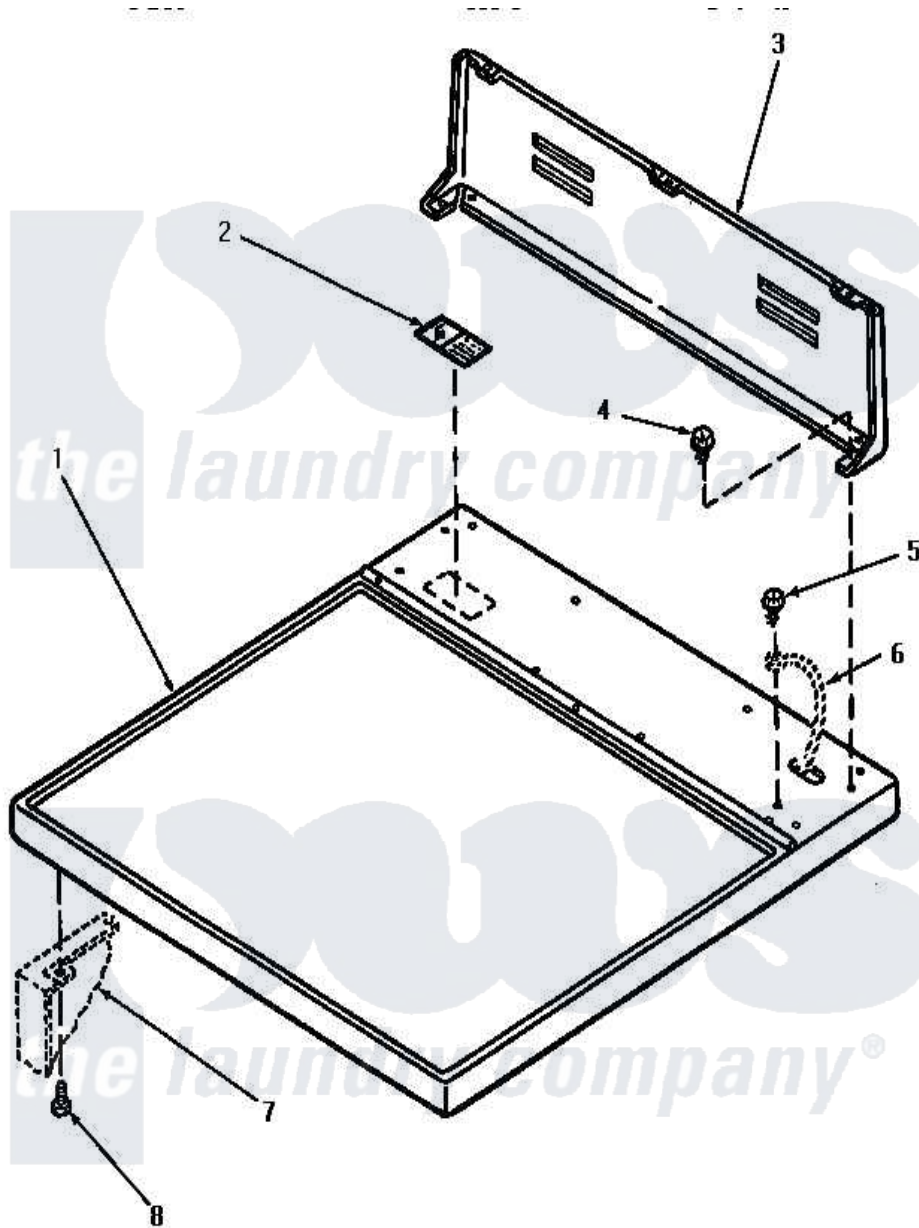

Amana AEM453 01 - CABINET TOP AND CONTROL HOOD REAR PANEL

Amana [Residential Amana AEM453 Dryer Parts](#) Parts Diagram 01 - CABINET TOP AND CONTROL HOOD REAR PANEL

[Click on the part number to view part](#)

Item	Original Part Number	Replaced By	Status	Part Description
1	60815H		Not Available	ASSY, TOP PANEL-DOMESTI
"	60815L		Not Available	CABINET TOP, ALMOND
"	60815W		Not Available	ASSY, TOP & CARTON
2	24903		Not Available	STICKER, DISCONNECT POW
3	59970		Not Available	CONTROL HOOD, REAR PANEL
4	23962	W10116760		Screw
5	20530			Screw, 10-24 x 3/8 Hex
6	Y00000000		Not Available	SEE NOTE GROUND WIRE, GREEN
7	Y00000000		Not Available	SEE NOTE CABINET -- (SEE PAGE 9, KEY 10)
8	25723	27001200		Screw