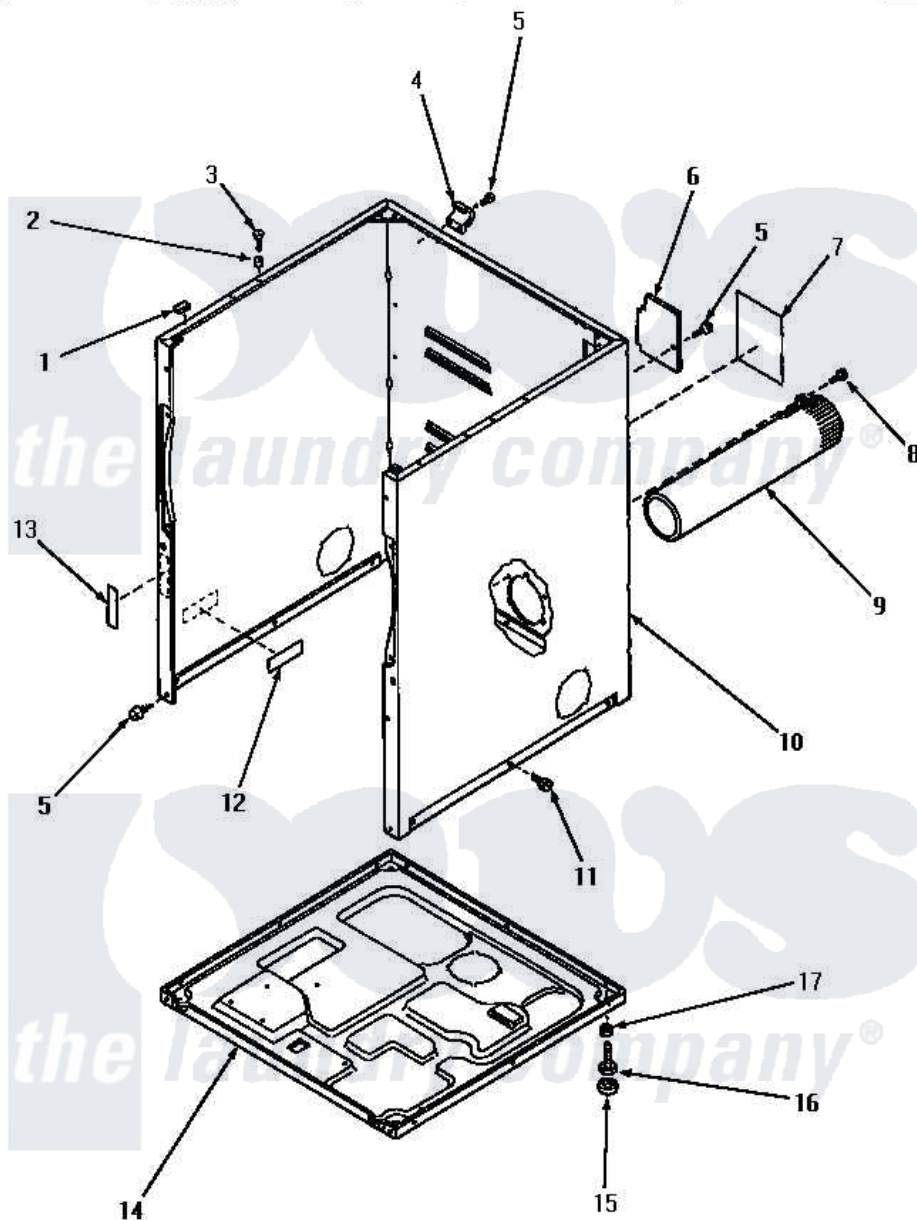

Amana AEM453 02 - CABINET, EXHAUST DUCT AND BASE

Amana Residential Amana AEM453 Dryer Parts Parts Diagram 02 - CABINET, EXHAUST DUCT AND BASE
 Click on the part number to view part

Item	Original Part Number	Replaced By	Status	Part Description
1	Y56128			Pad, Bumper
2	56079	505187		Locator, Panel
3	32671	Y014874		Screw, Idler Arm And Sleeve
4	60826		Not Available	HINGE, TOP
5	25723	27001200		Screw
6	60821			Access Cover
7	58866		Not Available	STICKER,WARNING-GROUND
8	56392		Not Available	SCREW,8-18 X 3/8 TAPPI
9	56118		Not Available	ASSY, EXHAUST DUCT
10	60813HP		Not Available	ASSY, DRYER CABINET
"	60813LP			Xxxassy, Dryer Cabinet
"	60813WP		Not Available	xxxASSY, DRYER CABINET
11	56264	27001200		Screw
12	61294		Not Available	(ELECTRIC MODELS)
13	24903		Not Available	STICKER,DISCONNECT POW

14	60811		Assembly, Base-Complete
15	70282	Y314137	Foot, Rubber
16	Y52696	Y305086	Adjustable Leg And Nut
17	20274	62739	Nut, Lock