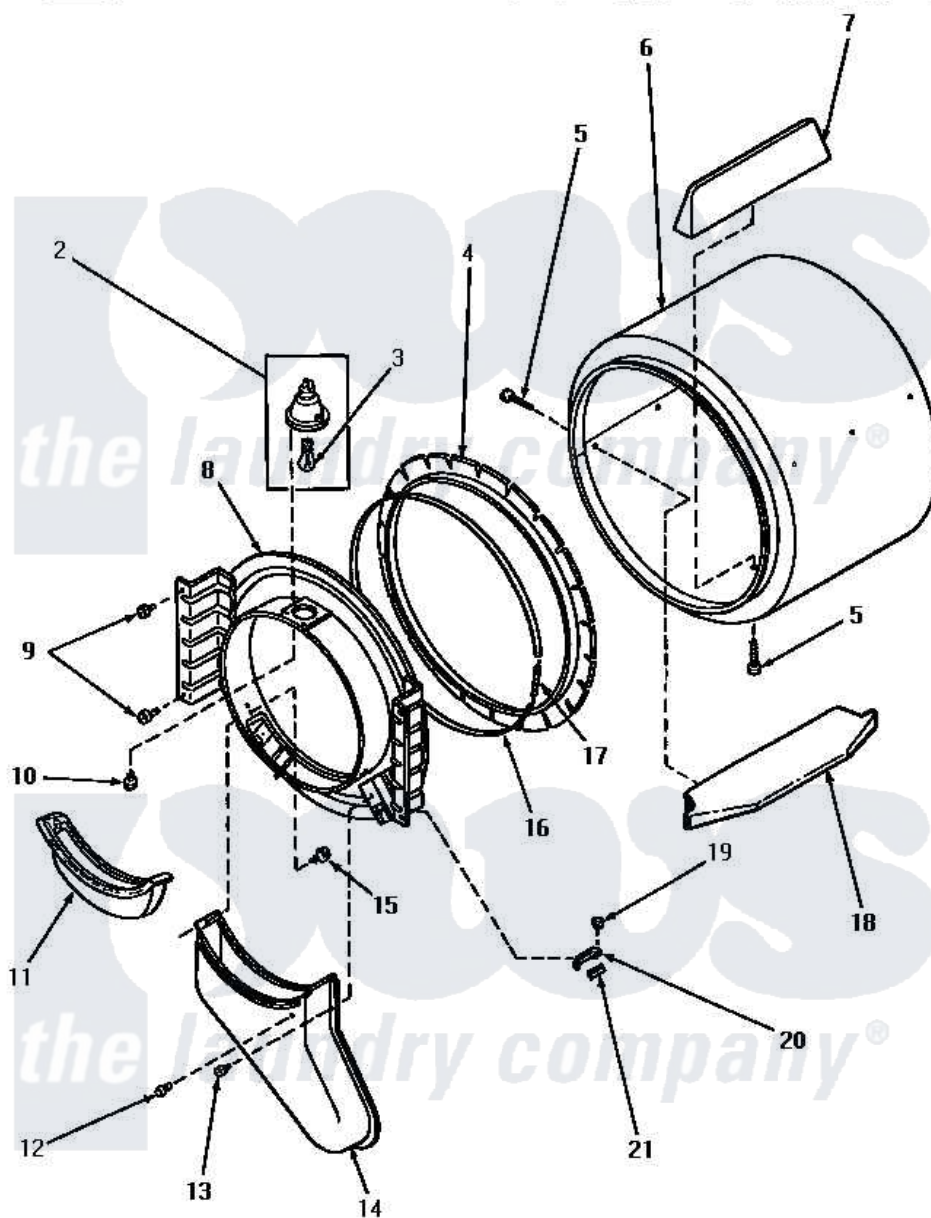

Amana AEM453 04 - FR BLKHD, AIR DUCT, FELT SEAL & CYLINDER

Amana Residential Amana AEM453 Dryer Parts Parts Diagram 04 - FR BLKHD, AIR DUCT, FELT SEAL & CYLINDER
 Click on the part number to view part

Item	Original Part Number	Replaced By	Status	Part Description
2	60953P		Not Available	CYLINDER LIGHT ASSEMBLY
3	Y60954	67001316		Bulb, Light
4	56088			Assembly, Seal
5	56131		Not Available	SCREW,10BT X 1 TAPPING
6	61073P		Not Available	ASSY,CYLINDER-WHITE
7	Y61399		Not Available	BAFFLE,CYLINDER-SHORT-
8	62160W		Not Available	ASSY,BULKHEAD & GLIDE FRT
"	62142W		Not Available	ASSY,BULKHEAD-FRONT-SV
9	25723	27001200		Screw
10	31260			Screw, No.8 X 3/8 Ind H
11	61376P			Filter, Lint-White W/Inst.
12	56938		Not Available	BUMPER
13	56392		Not Available	SCREW,8-18 X 3/8 TAPPI
14	60786			Assembly, Air Duct-Front
15	23628	489464		Screw

16	Y56090	Not Available	SEAL STRAP
17	52310		Spring
18	Y61027	Not Available	BAFFLE,CYLINDER-EXTEND
19	23962	W10116760	Screw
20	61448		Glide, Cylinder-Rulon F
21	58049		Pad, Thin