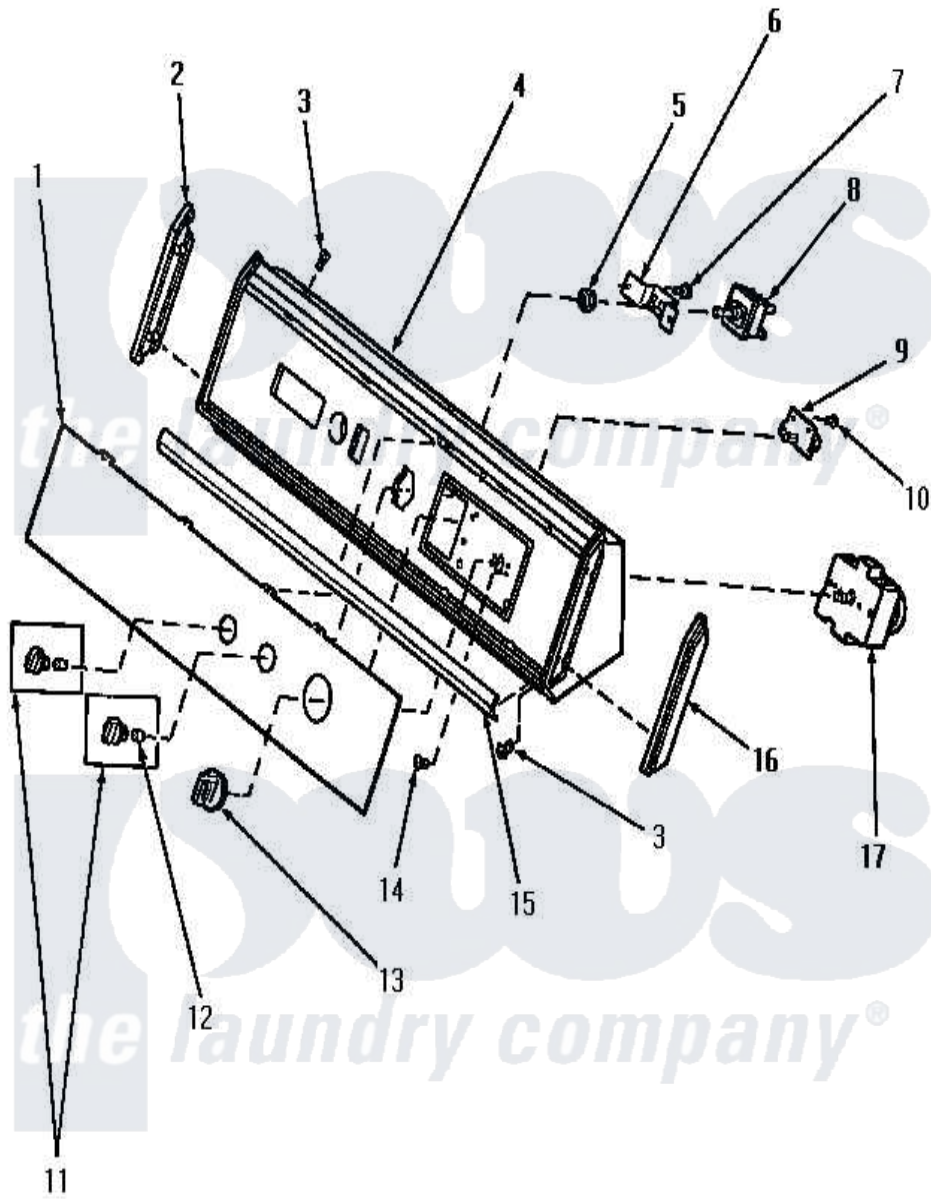

Amana AEM453 05 - GRAPHICS PANEL, CTRL HOOD AND CTRLS

Amana Residential Amana AEM453 Dryer Parts Parts Diagram 05 - GRAPHICS PANEL, CTRL HOOD AND CTRLS
 Click on the part number to view part

Item	Original Part Number	Replaced By	Status	Part Description
"	NOTE:		Not Available	NOTE 2: STARTING SERIAL NO. S6564538ZE, ALL HOME LAUNDRY DRYERS WERE MANUFACTURED WITH A NEW CYLINDER ROLLER. IT IS EQUIPPED WITH A LONGER BEARING, SO THE THR
1	62192		Not Available	PANEL,GRAPHIC
2	31249		Not Available	CAP,END-L.H.-CHROME
3	31752		Not Available	SCREW,No.8ABX3/4 POZIDRI
4	59955		Not Available	ASSY,HOOD & MOUNTING P
5	57584		Not Available	NUT
6	59704			Bracket, Switch Mount
7	31260			Screw, No.8 X 3/8 Ind H
8	Y61511		Not Available	SWITCH,FABRIC SELECTOR
9	59450		Not Available	SWITCH,ROTATE-TO-START
10	23962	W10116760		Screw